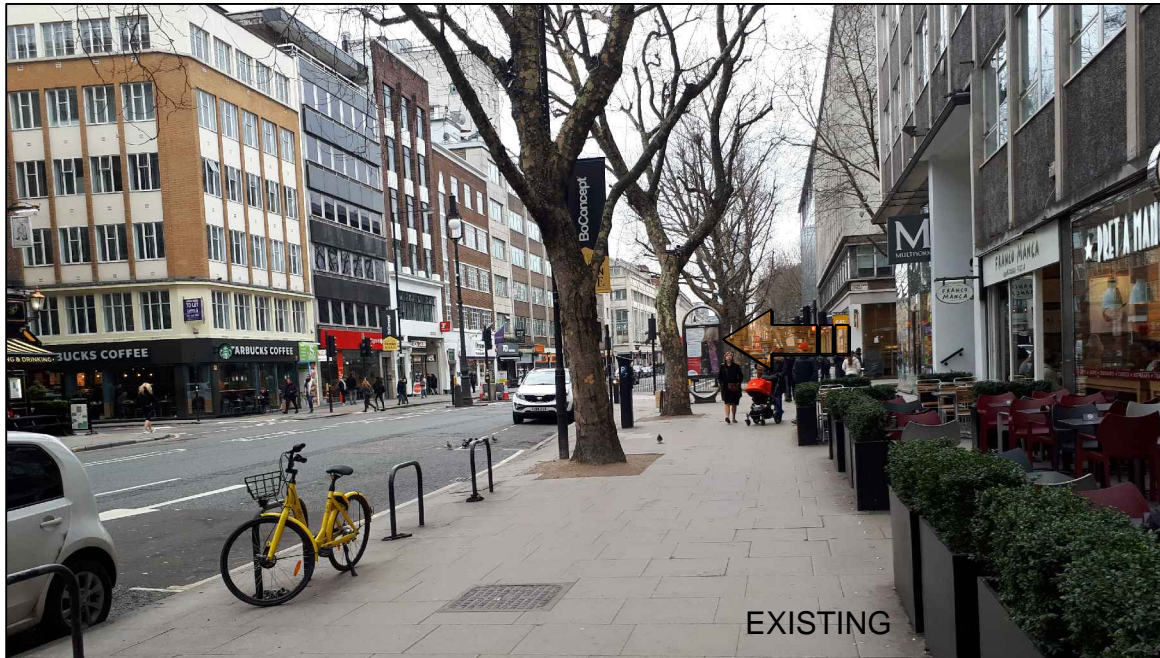

Existing Advertising  
to be removed 

SITE ADDRESS

98 Tottenham Court Walk, London, W1T 4TW

Furniture Index: 04

Easting/Northing: 529398/182040

SCALE BAR [1:20 @ A4]