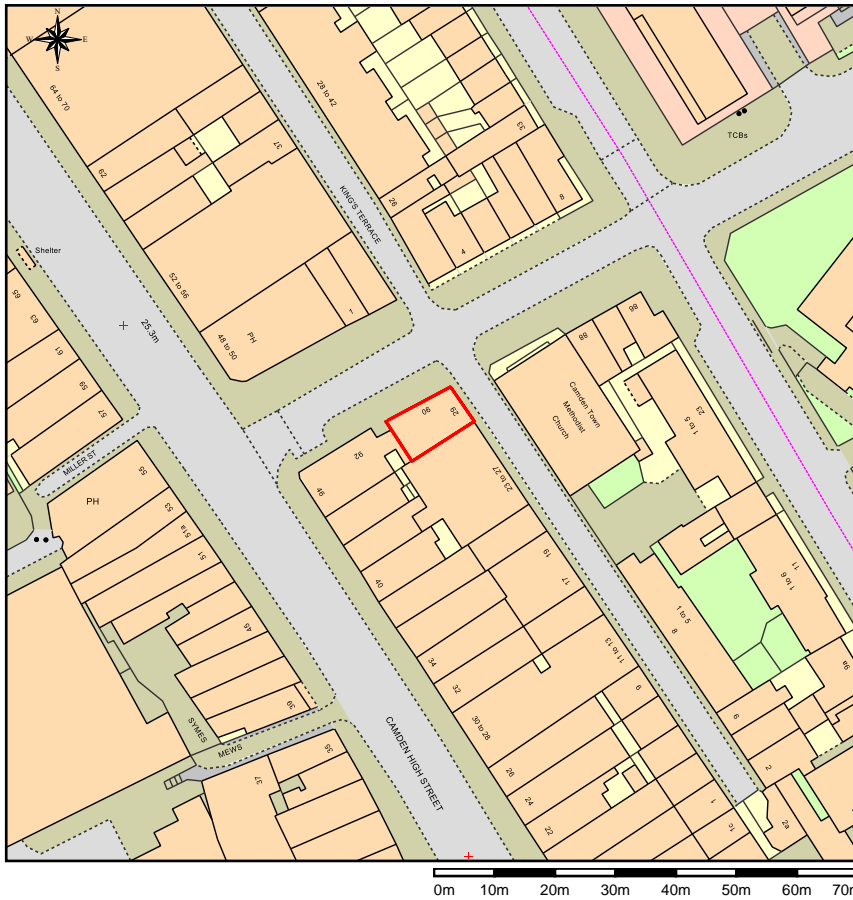

90-93 Plender Street, NW1 0JL

This Plan includes the following Licensed Data: OS MasterMap Colour PDF Location Plan by the Ordnance Survey National Geographic Database and incorporating surveyed revision available at the date of production. Reproduction in whole or in part is prohibited without the prior permission of Ordnance Survey. The representation of a road, track or path is no evidence of a right of way. The representation of features, as lines is no evidence of a property boundary. © Crown copyright and database rights, 2018. Ordnance Survey 0100031673

Scale: 1:1250, paper size: A4

plans ahead by emapsite™