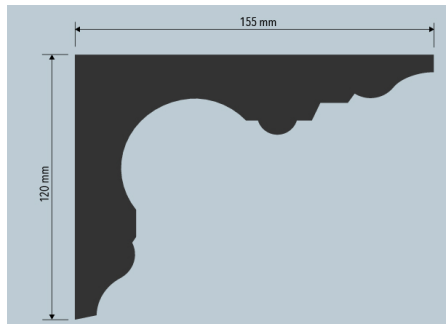

rG.02 Reception Room & rG.03 Library only

Cornice: 1-CR 331 XXL / Time Period: Plain, Victorian / Projection: 260mm /Depth: 110mm

Ceiling Rose: CP 42 / Time Period: Victorian/ Diameter: 720mm

Supplier - London Plaster Craft

Skirting: Victorian Period Skirting Board VSK0005 - 220mm x 23mm
Supplier - Atkey & Company Limited

r1.01 Master Bedroom only

Cornice: CR 565/ Time Period: Georgian, Plain / Projection: 155mm/ Depth: 120mm

Ceiling Rose: CP 42 / Time Period: Victorian/ Diameter: 720mm

Supplier - London Plaster Craft

Images:

Skirting

Cornice

Ceiling Rose

MAREK WOJCIECHOWSKI ARCHITECTS
LONDON

17 East Heath Road

r2.01 Bedroom II, r2.02 Study and r2.04 Bedroom III only

Cornice: CR 567 / Time Period: Georgian, Plain/ Projection: 100mm/ Depth: 100mm
Supplier - London Plaster Craft

Images:

Skirting

Cornice