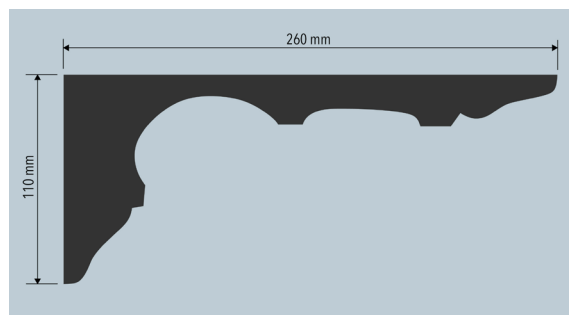

Ceiling Rose