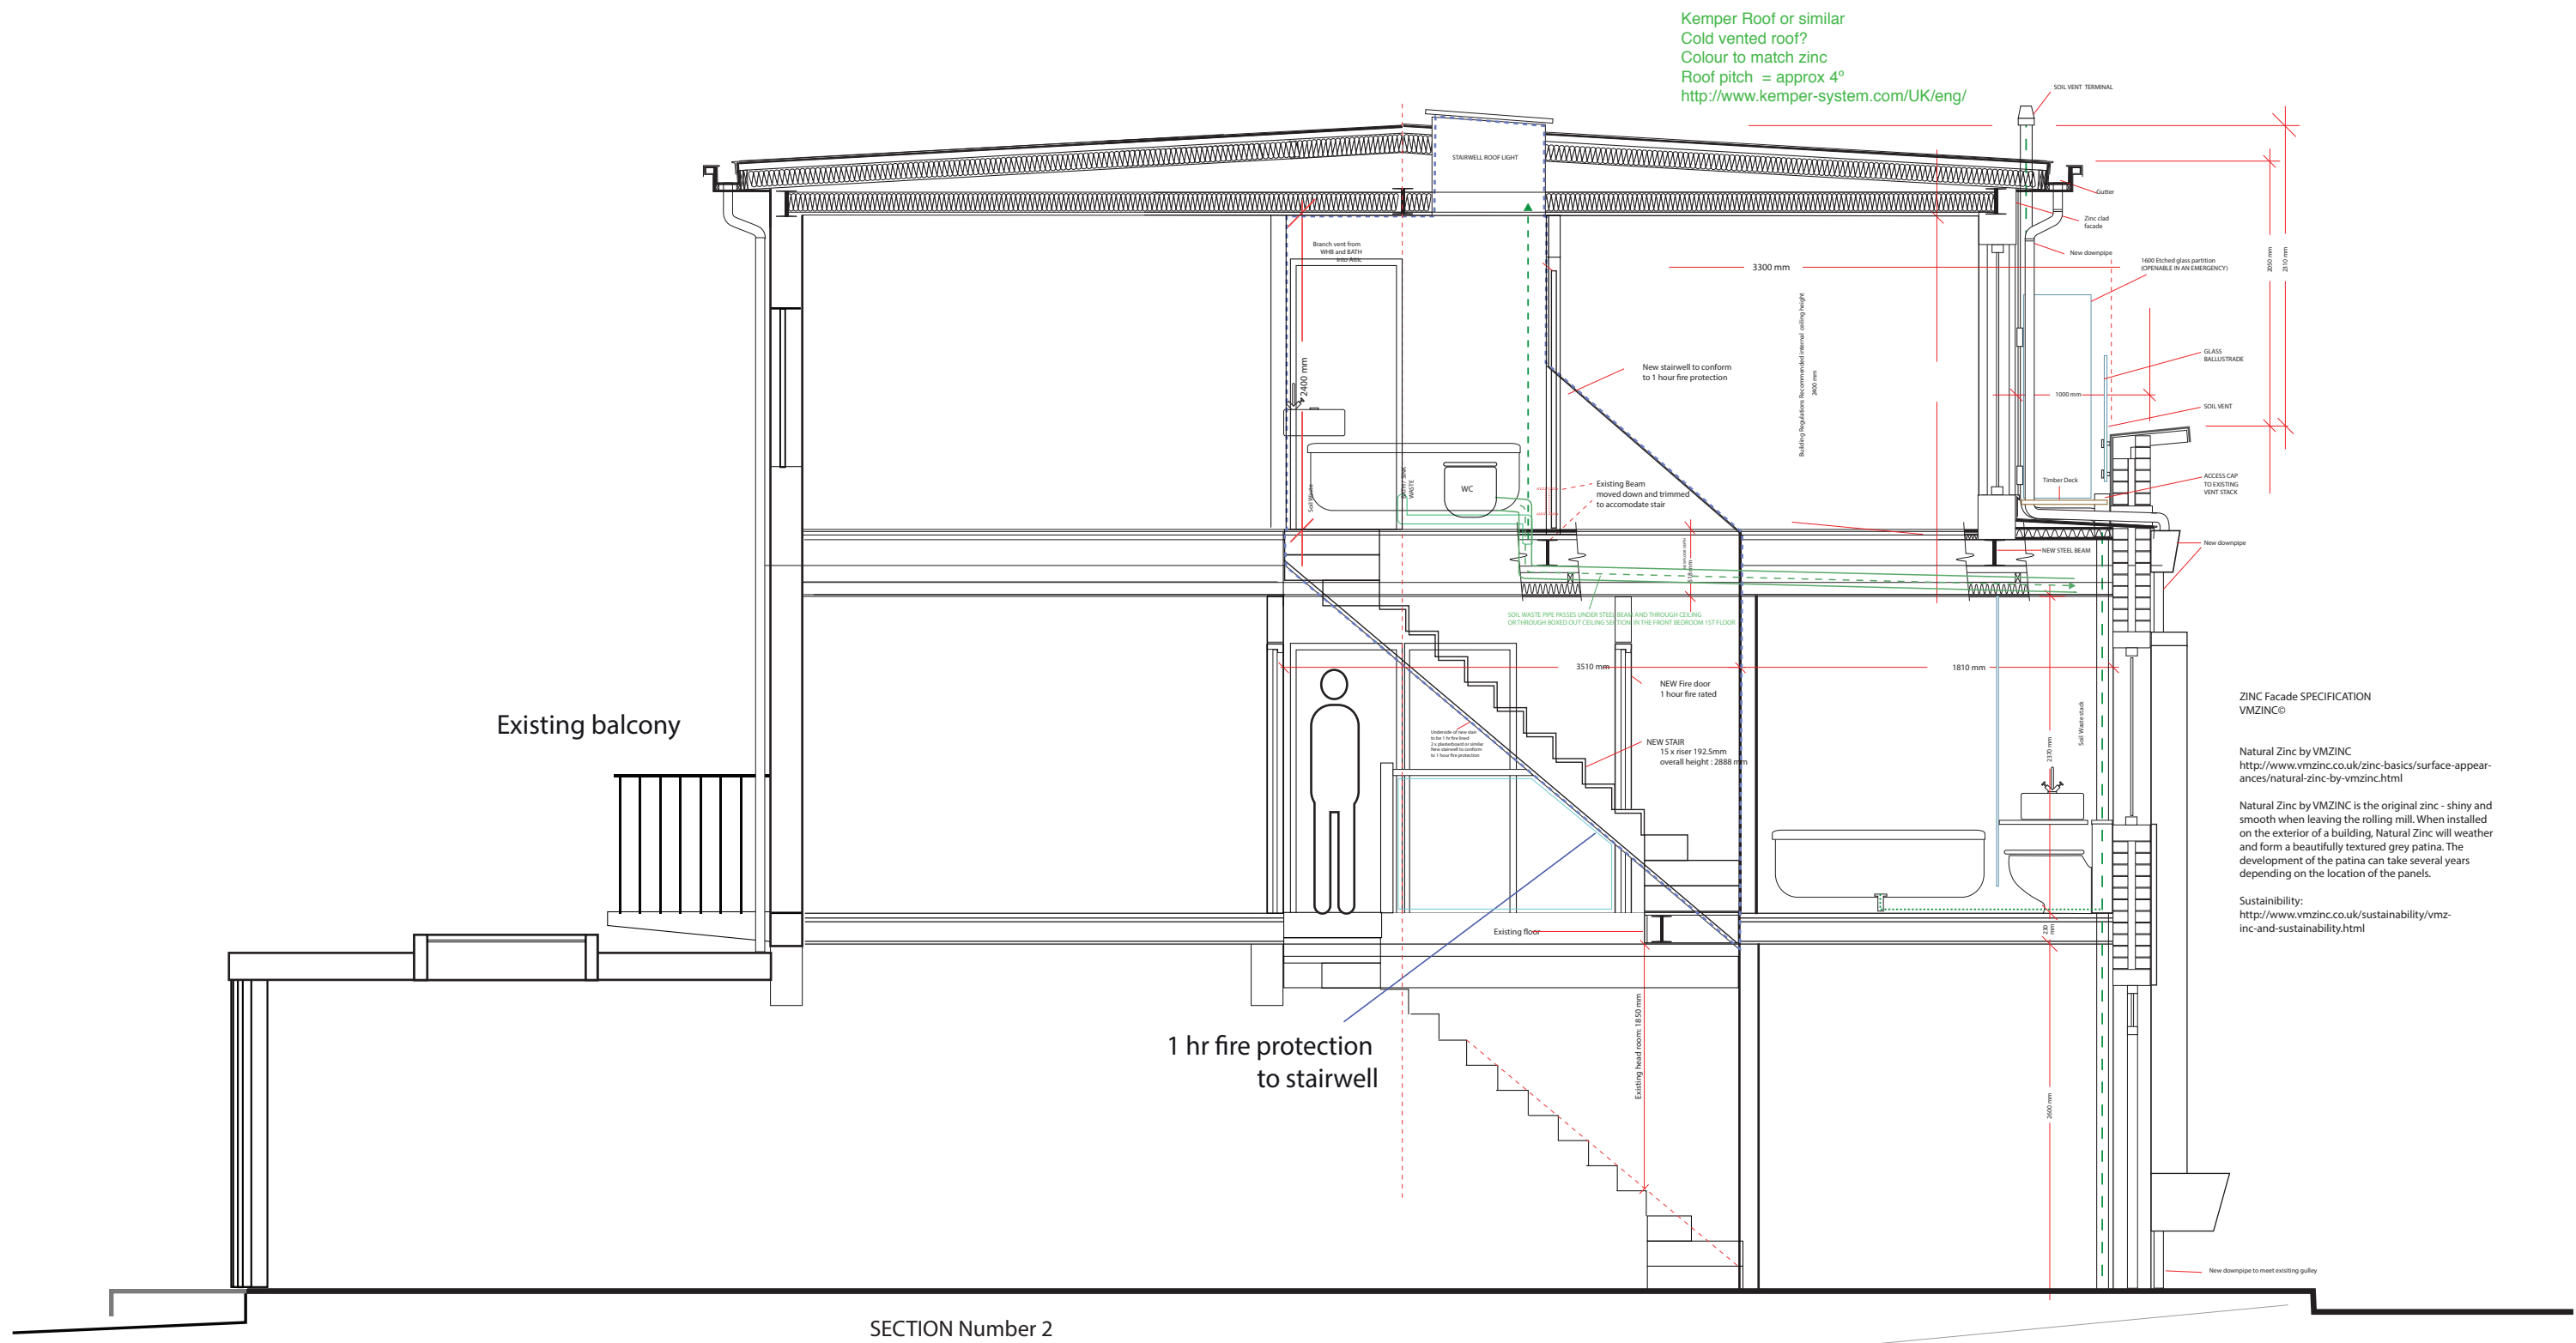

Kemper Roof or similar
 Cold vented roof?
 Colour to match zinc
 Roof pitch = approx 4°
<http://www.kemper-system.com/UK/eng/>

SECTION Number 2

2nd floor Number 2

1st floor Number 2

Ground floor Number 2