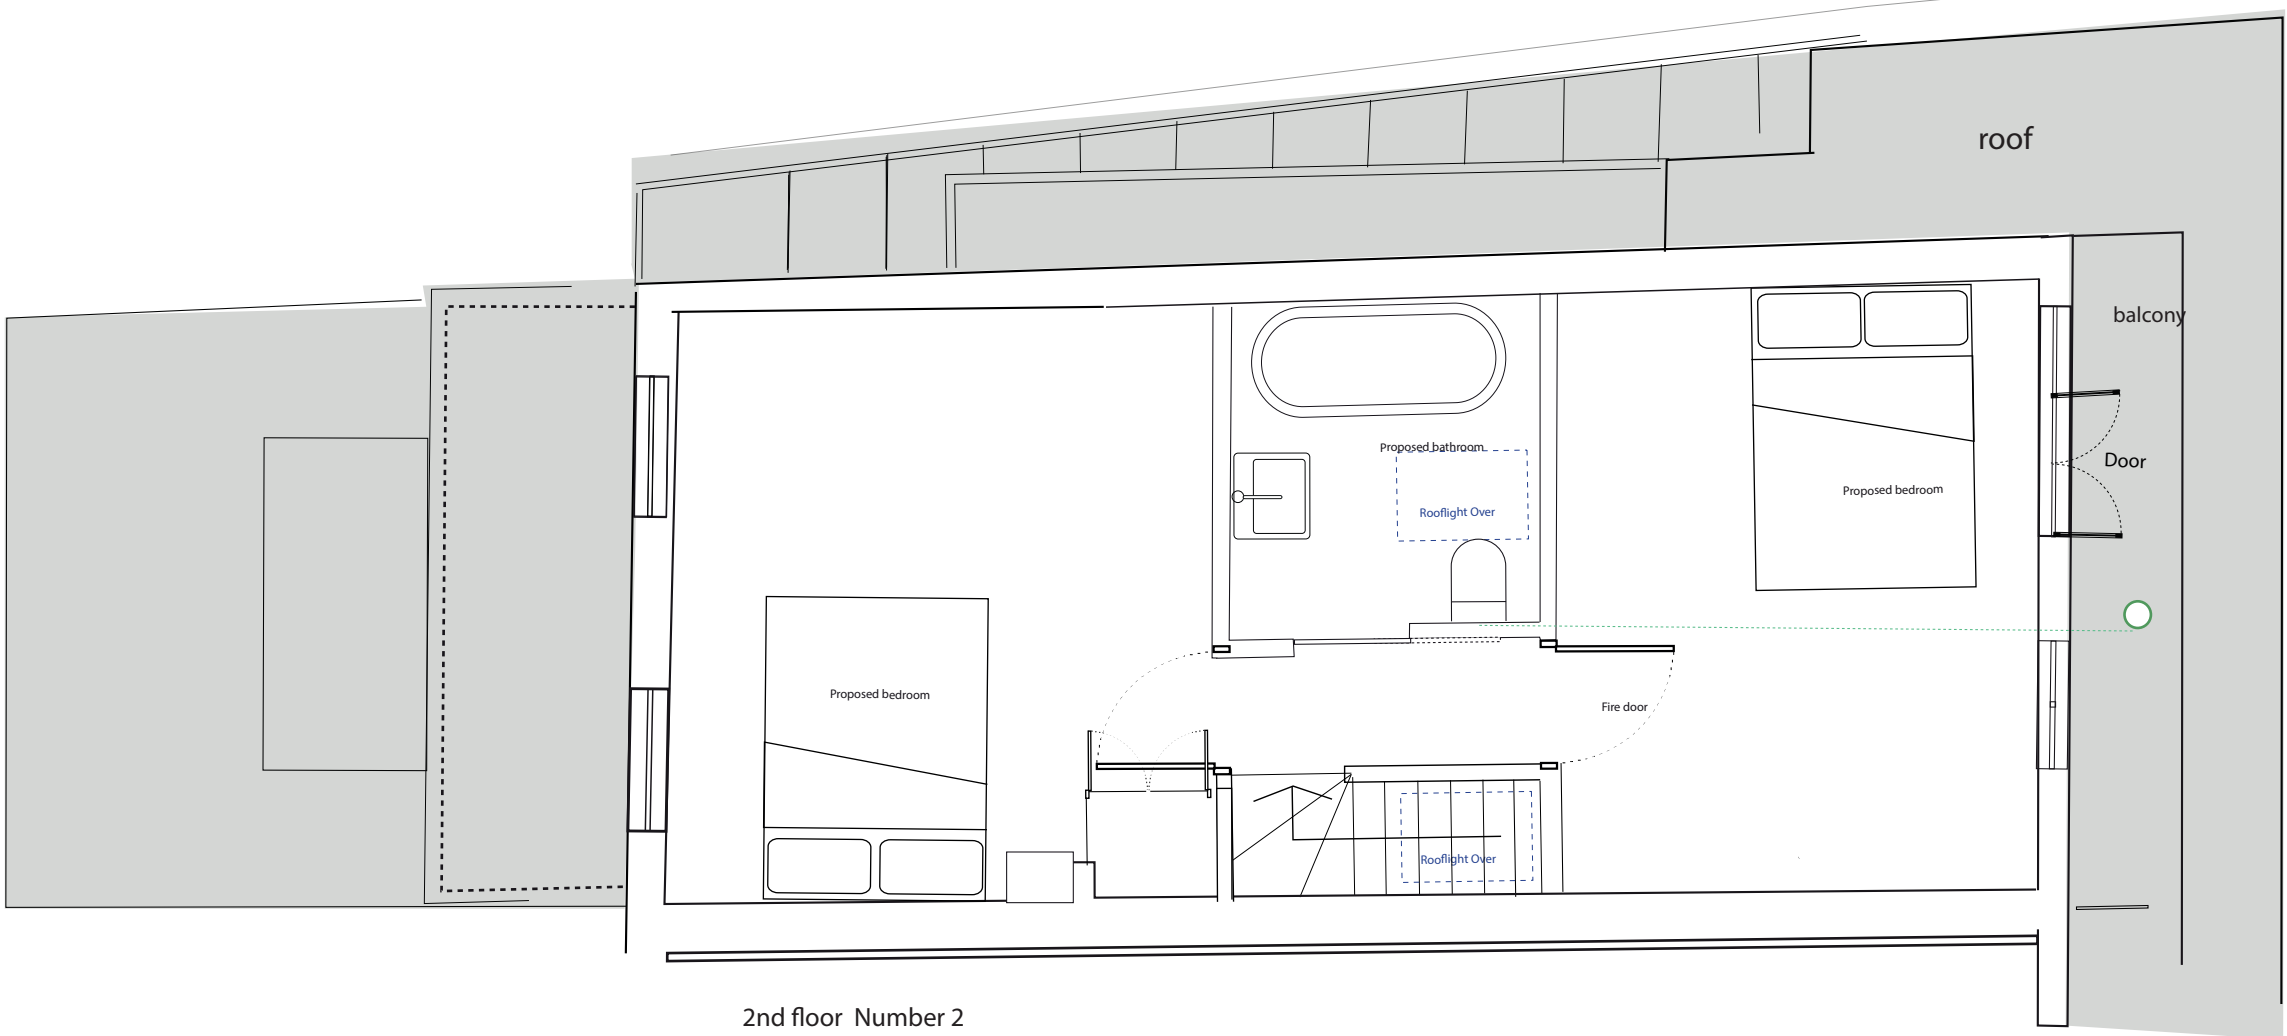

Kemper Roof or similar
 Cold vented roof?
 Colour to match zinc
 Roof pitch = approx 4°
<http://www.kemper-system.com/UK/eng/>

SECTION Number 2

2nd floor Number 2

1st floor Number 2

Ground floor Number 2