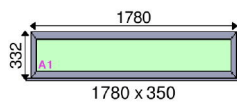

VIEWED FROM OUTSIDE

Item No: 7	Qty: 1	ALi-SAPA-75mm Casement-RAL	Location: kitchen

Dimensions:
Overall Size: 1780 x 350 Actual Size: 1780 x 332

Glazing:
4/20/4 Clear OptiWhite K Super Spacer Charcoal ARGON Hotmelt

Specification:
Frame Finish Ext: 7001 Silver Grey -M
Cill: 155mm Cill RAL

Additional Details
Outer Frame: Box Square O/Frame RAL 7001 Silver Grey -M

VIEWED FROM OUTSIDE