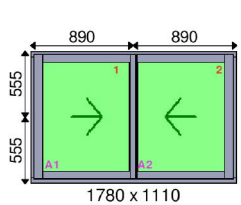

VIEWED FROM OUTSIDE

Item No:8	Qty:1	ALi - SAPA - Patio Door 120mm - RAL	Location:bed 1
------------------	--------------	--	-----------------------

Dimensions:
Overall Size: 2560 x 1140 Actual Size: 2560 x 1140

VIEWED FROM OUTSIDE

Item No:9	Qty:1	ALi-SAPA-75mm Casement-RAL	Location:bed 1
------------------	--------------	-----------------------------------	-----------------------

Dimensions:
Overall Size: 2560 x 350 Actual Size: 2560 x 332

VIEWED FROM OUTSIDE

Item No:10	Qty:1	ALi - SAPA - Patio Door 120mm - RAL	Location:bed 2
-------------------	--------------	--	-----------------------

Dimensions:
Overall Size: 1780 x 1110 Actual Size: 1780 x 1110