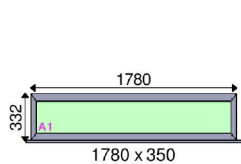

VIEWED FROM OUTSIDE

Item No:11	Qty:1	ALi-SAPA-75mm Casement-RAL	Location:bed 2

Dimensions:
Overall Size: 1780 x 350 Actual Size: 1780 x 332

Glazing:
4/20/4 Clear OptiWhite K Super Spacer Charcoal ARGON Hotmelt

Specification:
Frame Finish Ext: 7001 Silver Grey -M
Cill: 155mm Cill RAL

Additional Details
Outer Frame: Box Square O/Frame RAL 7001 Silver Grey -M

VIEWED FROM OUTSIDE