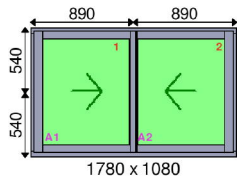

VIEWED FROM OUTSIDE

Item No: 4	Qty: 1	ALi - SAPA - Patio Door 120mm - RAL	Location: living room
-------------------	---------------	--	------------------------------

Dimensions:
Overall Size: 1780 x 1011 Actual Size: 1780 x 1011

VIEWED FROM OUTSIDE

Item No: 5	Qty: 1	ALi-SAPA-75mm Casement-RAL	Location: living room
-------------------	---------------	-----------------------------------	------------------------------

Dimensions:
Overall Size: 1780 x 300 Actual Size: 1780 x 282

VIEWED FROM OUTSIDE

Item No: 6	Qty: 1	ALi - SAPA - Patio Door 120mm - RAL	Location: kitchen
-------------------	---------------	--	--------------------------

Dimensions:
Overall Size: 1780 x 1080 Actual Size: 1780 x 1080