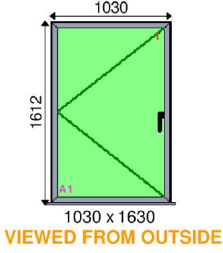

VIEWED FROM OUTSIDE

Item No: 6	Qty: 1	ALi - SAPA - Patio Door 120mm - RAL	Location: kitchen
-------------------	---------------	--	--------------------------

Dimensions:
Overall Size: 1780 x 1080 Actual Size: 1780 x 1080

VIEWED FROM OUTSIDE

Item No:10	Qty:1	ALi - SAPA - Patio Door 120mm - RAL	Location:bed 2
-------------------	--------------	--	-----------------------

Dimensions:
Overall Size: 1780 x 1110 Actual Size: 1780 x 1110

VIEWED FROM OUTSIDE

Item No:11	Qty:1	ALi-SAPA-75mm Casement-RAL	Location:bed 2
-------------------	--------------	-----------------------------------	-----------------------

Dimensions:
Overall Size: 1780 x 350 Actual Size: 1780 x 332

VIEWED FROM OUTSIDE

Item No: 12 Qty:1 ALi-SAPA-75mm Casement-RAL SLIM Location:ITEM 12

Dimensions:
 Overall Size: 1030 x 1630 Actual Size: 1030 x 1612

Glazing:
 4/20/4 Clear OptiWhite Tuff K Super Spacer Charcoal ARGON Hotmelt