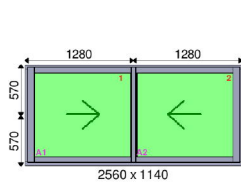

VIEWED FROM OUTSIDE

Item No: 7	Qty: 1	ALi-SAPA-75mm Casement-RAL	Location: kitchen
-------------------	---------------	-----------------------------------	--------------------------

Dimensions:
Overall Size: 1780 x 350 Actual Size: 1780 x 332

VIEWED FROM OUTSIDE

Item No:8	Qty:1	ALi - SAPA - Patio Door 120mm - RAL	Location:bed 1
------------------	--------------	--	-----------------------

Dimensions:
Overall Size: 2560 x 1140 Actual Size: 2560 x 1140