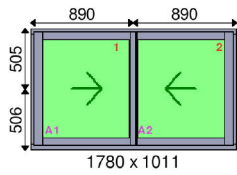

VIEWED FROM OUTSIDE

Item No: 2	Qty: 1	ALI-SAPA-75mm Casement-RAL	Location: living room fix
-------------------	---------------	-----------------------------------	----------------------------------

<p>Dimensions: Overall Size: 3600 x 350 Actual Size: 3600 x 332</p> 	<p>Glazing: 4/20/4 Clear OptiWhite K Super Spacer Charcoal ARGON Hotmelt</p> <p>Specification: Frame Finish Ext: 7001 Silver Grey -M Cill: 155mm Cill RAL</p> <p>Additional Details Outer Frame: Box Square O/Frame RAL 7001 Silver Grey -M</p>
--	--

VIEWED FROM OUTSIDE

Item No: 3	Qty: 2	TIMBER - F/Door Open Out - Hardwood P	Location: living room
-------------------	---------------	--	------------------------------

<p>Dimensions: Overall Size: 3380 x 2070 Actual Size: 3380 x 2070</p> 	<p>Glazing: 4/20/4 Clear OptiWhite Tuff K SwissV Spacer Grey ARGON Hotmelt</p> <p>Specification: Handle: Lever/Lever GOLD Hinge: 3 Door Butt Hinge Lock: Standard Door MultiLock Frame Finish Ext: 1011 Brown Beige -M Cill: 150mm Cill Attached Hardwood</p> <p>Additional Details Outer Frame: 56x95 O/Frame Hardwood</p>
--	---

VIEWED FROM OUTSIDE

Item No: 4	Qty: 1	ALi - SAPA - Patio Door 120mm - RAL	Location: living room
-------------------	---------------	--	------------------------------

Dimensions:
Overall Size: 1780 x 1011 Actual Size: 1780 x 1011