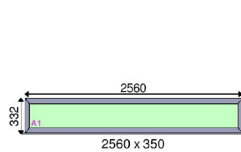

VIEWED FROM OUTSIDE

Item No:9	Qty:1	ALi-SAPA-75mm Casement-RAL	Location:bed 1