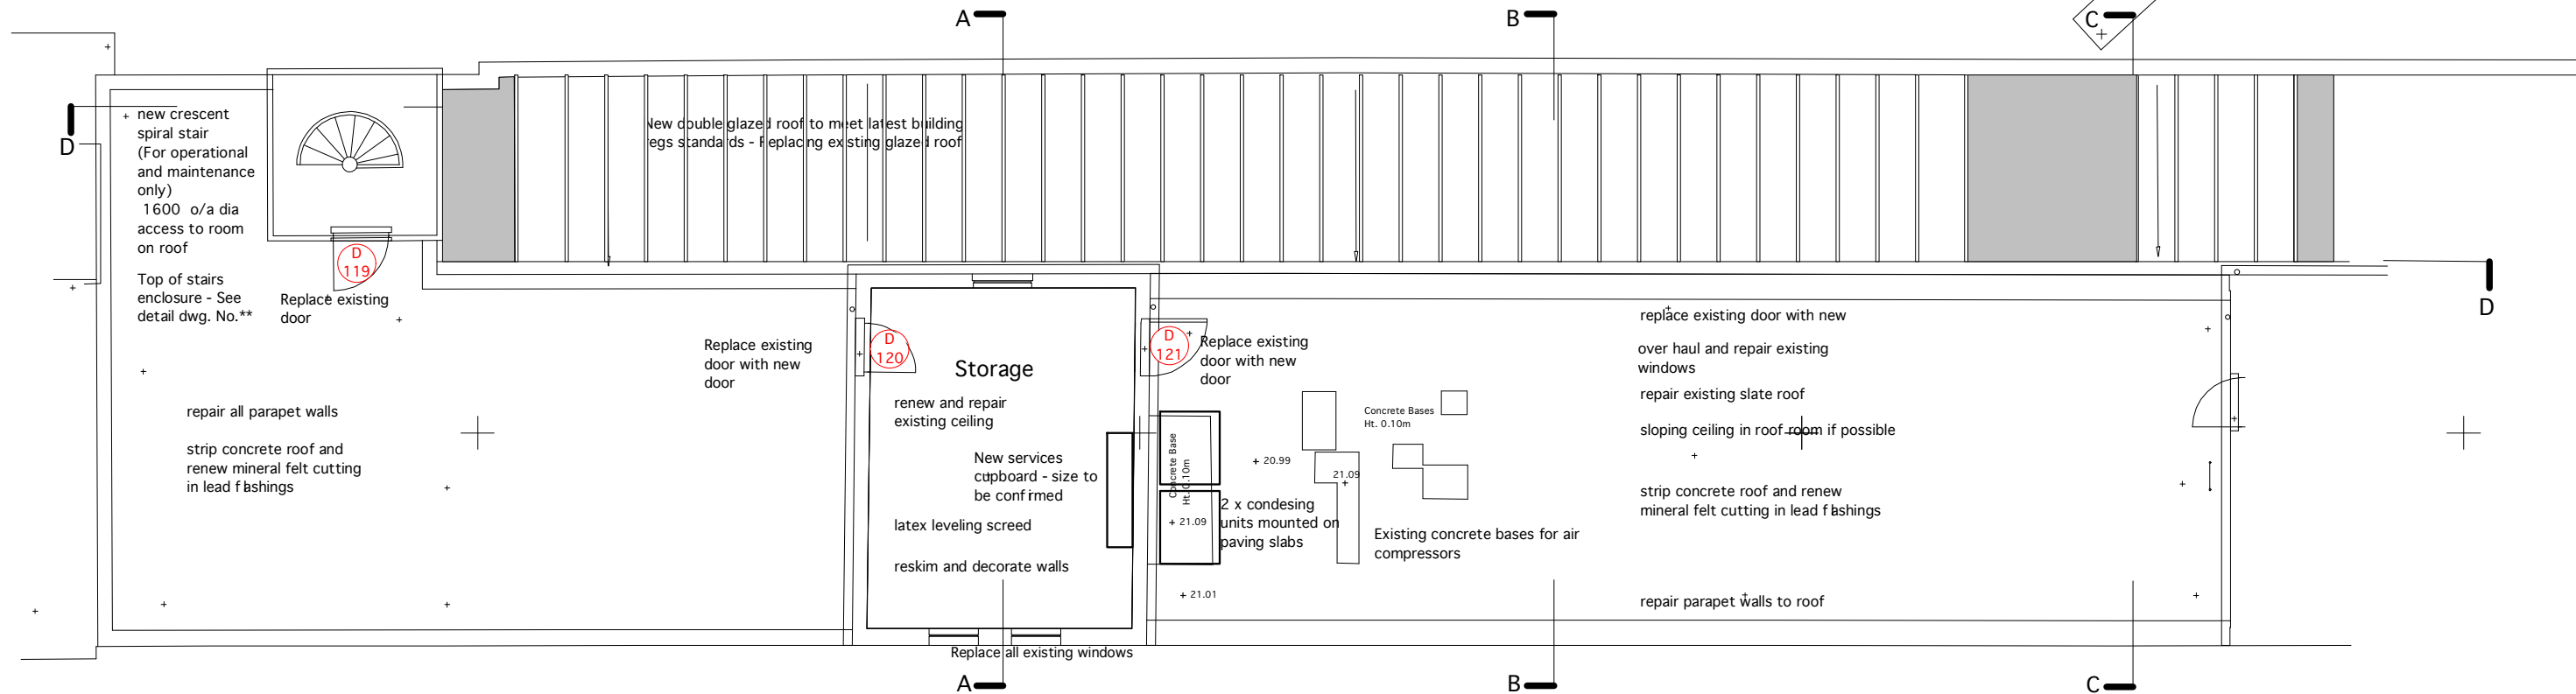

-  Wooden decking finish
-  Linoleum
-  Concrete finish

8-12 Leeke Street, Kings Cross. London WC1X 9HU

PROPOSED SECOND FLOOR PLAN

Dwg. No: **LS P03B**

Scale 1:100 @ A3
1:50 @ A1

Date : February 2004

1 Cusden Court, Great Missenden, Bucks HP16 0QT
Tel: 07768 653012 Email: a@yapdigital.com