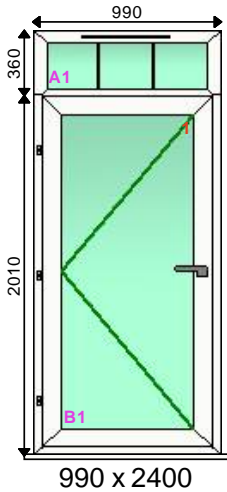

Job No

WC516670

UNIT 1

Viewed from the outside

Quantity:	1
Width (mm):	990
Height (mm):	2400
Colour External:	Woodgrain White
Colour Internal:	Woodgrain White
Type:	PVC-u Casement Door
Cill:	Yes
Cill Size:	150mm
Hardware Type:	Standard
Hardware Colour:	Polished Chrome
Locking:	Yes - High Security
Glazed:	Internally Glazed
Opening:	Open Out
Energy Rating:	A U-value 1.4
Low Threshold	No

Comments:

Glass Size:	878x283
Glass Size:	724x1779
Toughened:	Yes
Spacer Bar Colour:	Grey Warm Edge
Obscure:	No
Triple Glazed:	No
Acoustic Laminate:	No
Glazing Bar:	No
Leaded:	No

Trickle Vent: Standard

Extras: