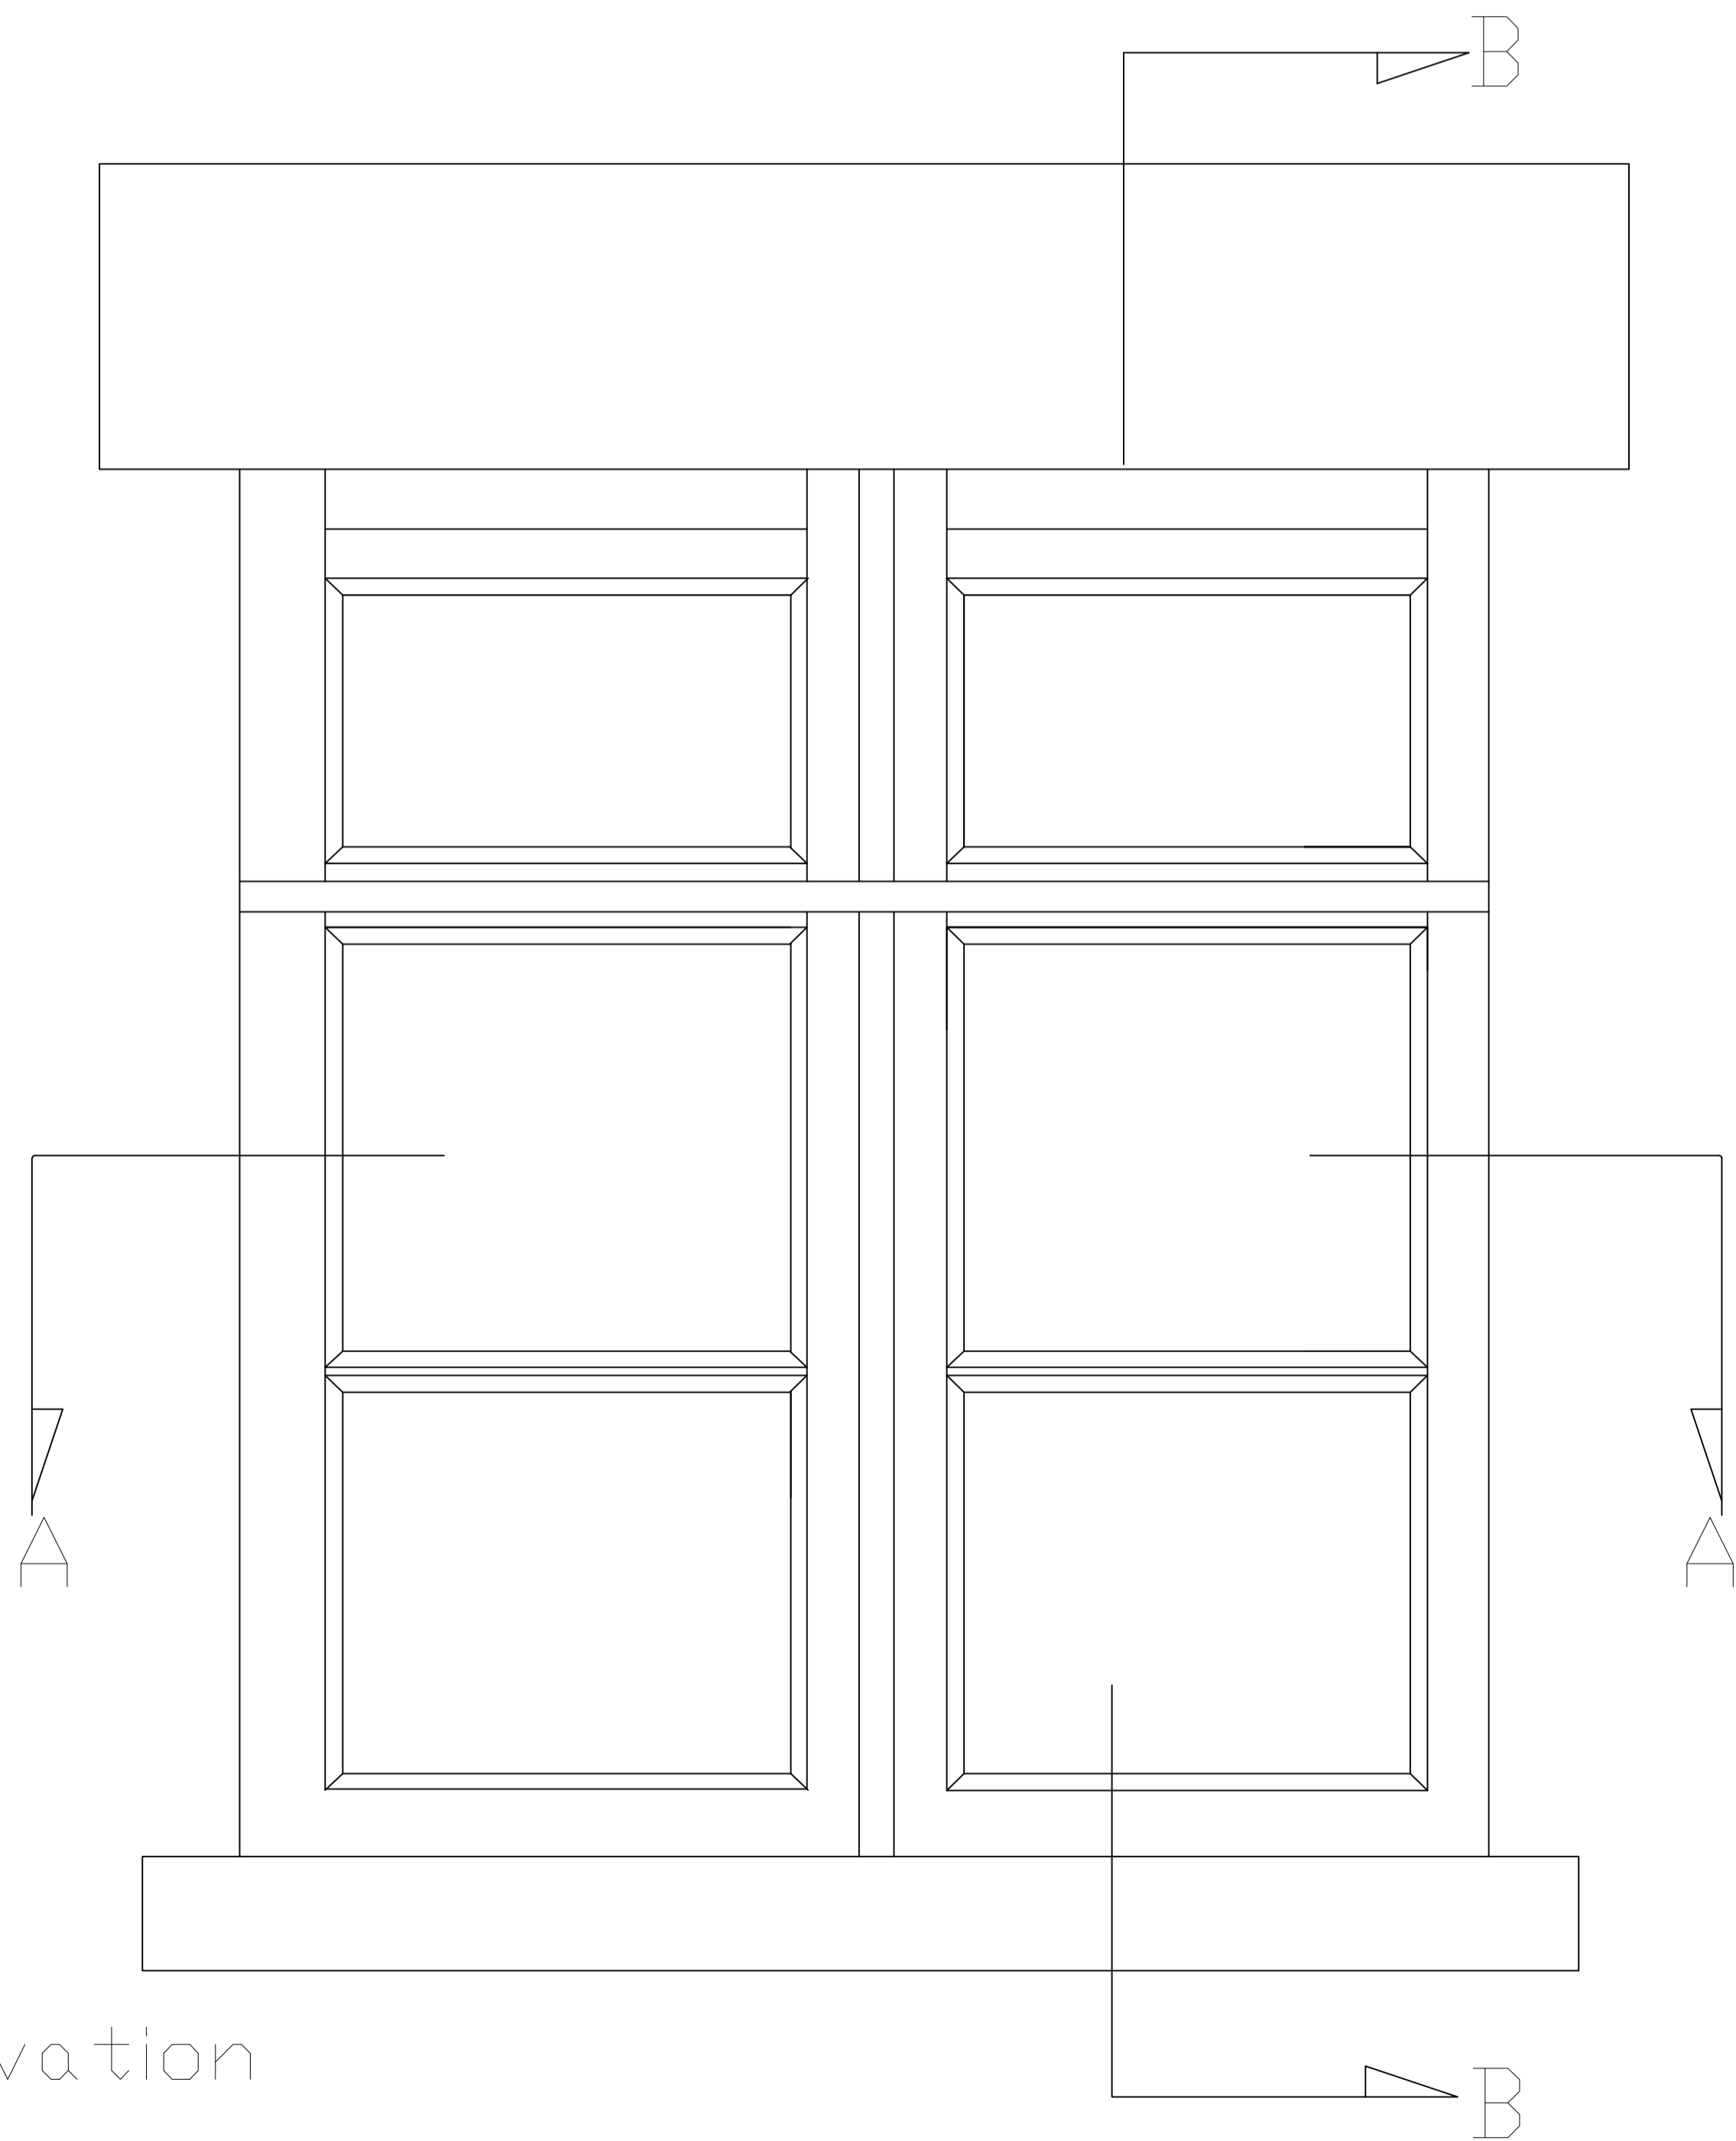

plan A A

0 1000  
scale bar

Elevation

section B B

Elevation plan and sections - existing windows  
 9 Colville Place, London, W1T 2BJ  
 Proposed replacement widened window to ground floor dining  
 Scales 1:5  
 Date: April 2018  
 Drawing Number: GP/06/18 Rev  
 Imageon Designs Ltd  
 La Cannerie, Morainville Jouveaux, Normandie, France, 27260  
 Tel:0033 232412899 email: imageondesignsLtd@live.co.uk