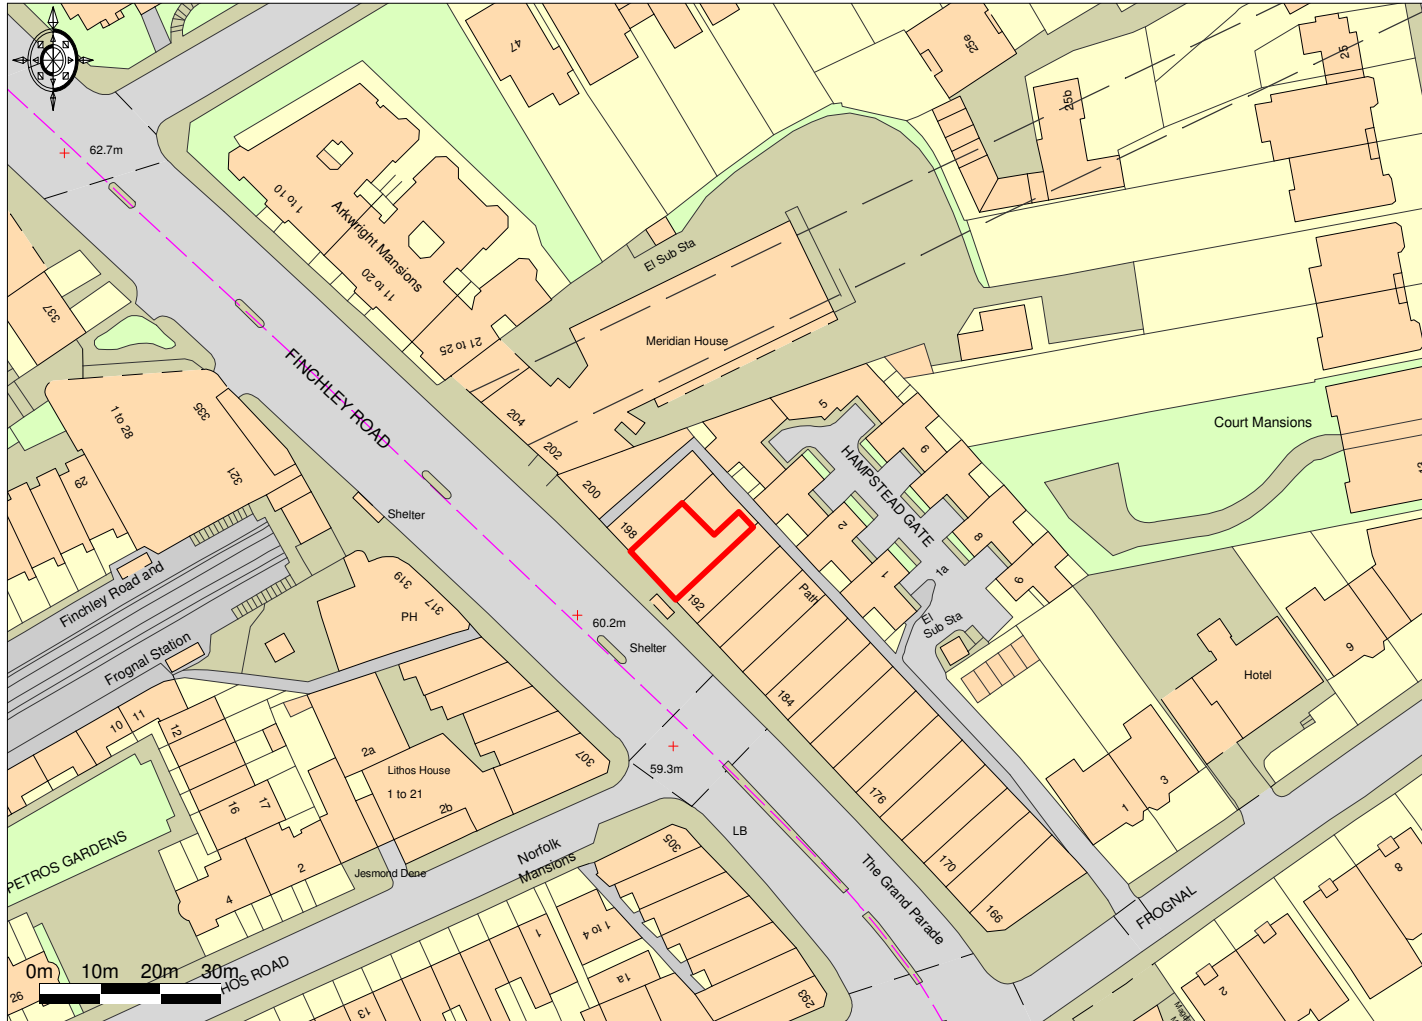

# Site Location Plan

Ordnance Survey © Crown Copyright 2018. All rights reserved. Licence number 100022432. Plotted Scale - 1:1250

DWD.13063.001