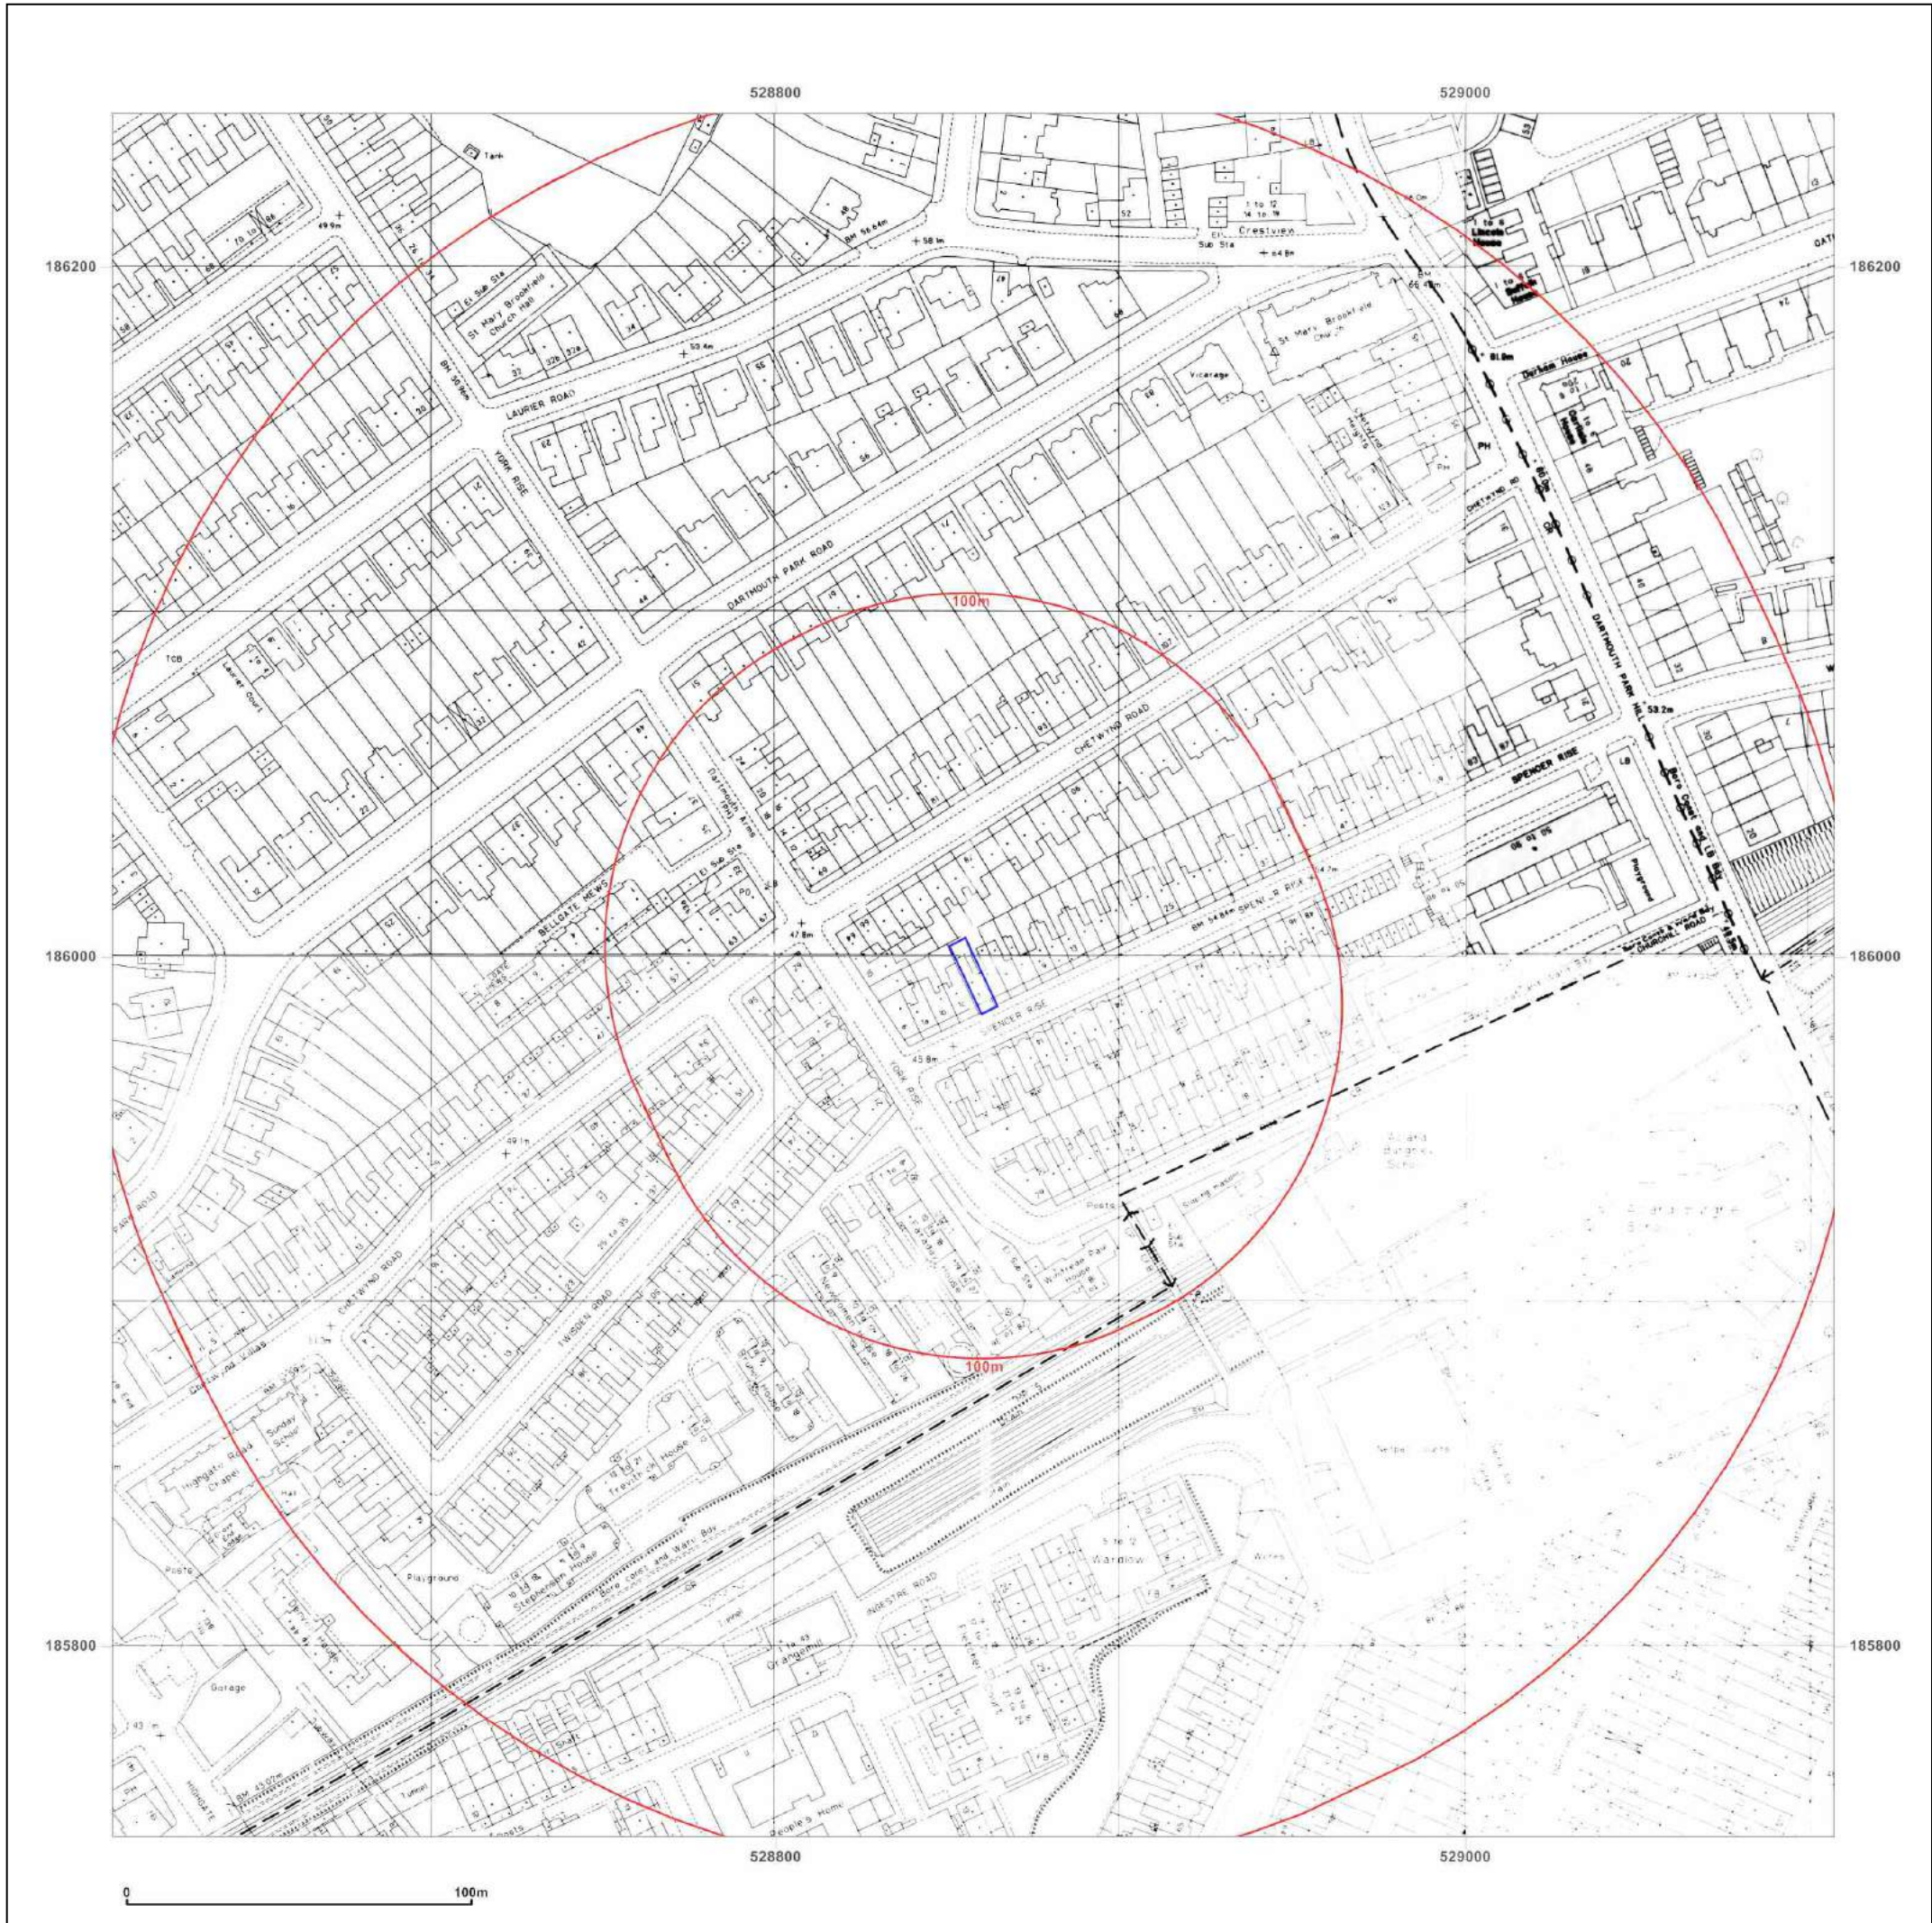

Site Details:

1, SPENCER RISE, LONDON,
NW5 1AR

Client Ref: GWPR2459
Report Ref: HMD-445-4775275
Grid Ref: 528857, 185995

Map Name: National Grid
Map date: 1988-1991
Scale: 1:1,250
Printed at: 1:2,000

Surveved N/A Revised N/A Edition N/A Copyright 1991 Levelled N/A	Surveved 1976 Revised 1988 Edition N/A Copyright 1988 Levelled 1976
Surveved N/A Revised N/A Edition N/A Copyright 1991 Levelled N/A	Surveved N/A Revised N/A Edition N/A Copyright 1991 Levelled N/A

Produced by
Groundsure Insights
T: 08444 159000
E: info@groundsure.com
W: www.groundsure.com

© Crown copyright and database rights 2018 Ordnance Survey 100035207

Production date: 02 March 2018

Map legend available at:
www.groundsure.com/sites/default/files/groundsure_legend.pdf