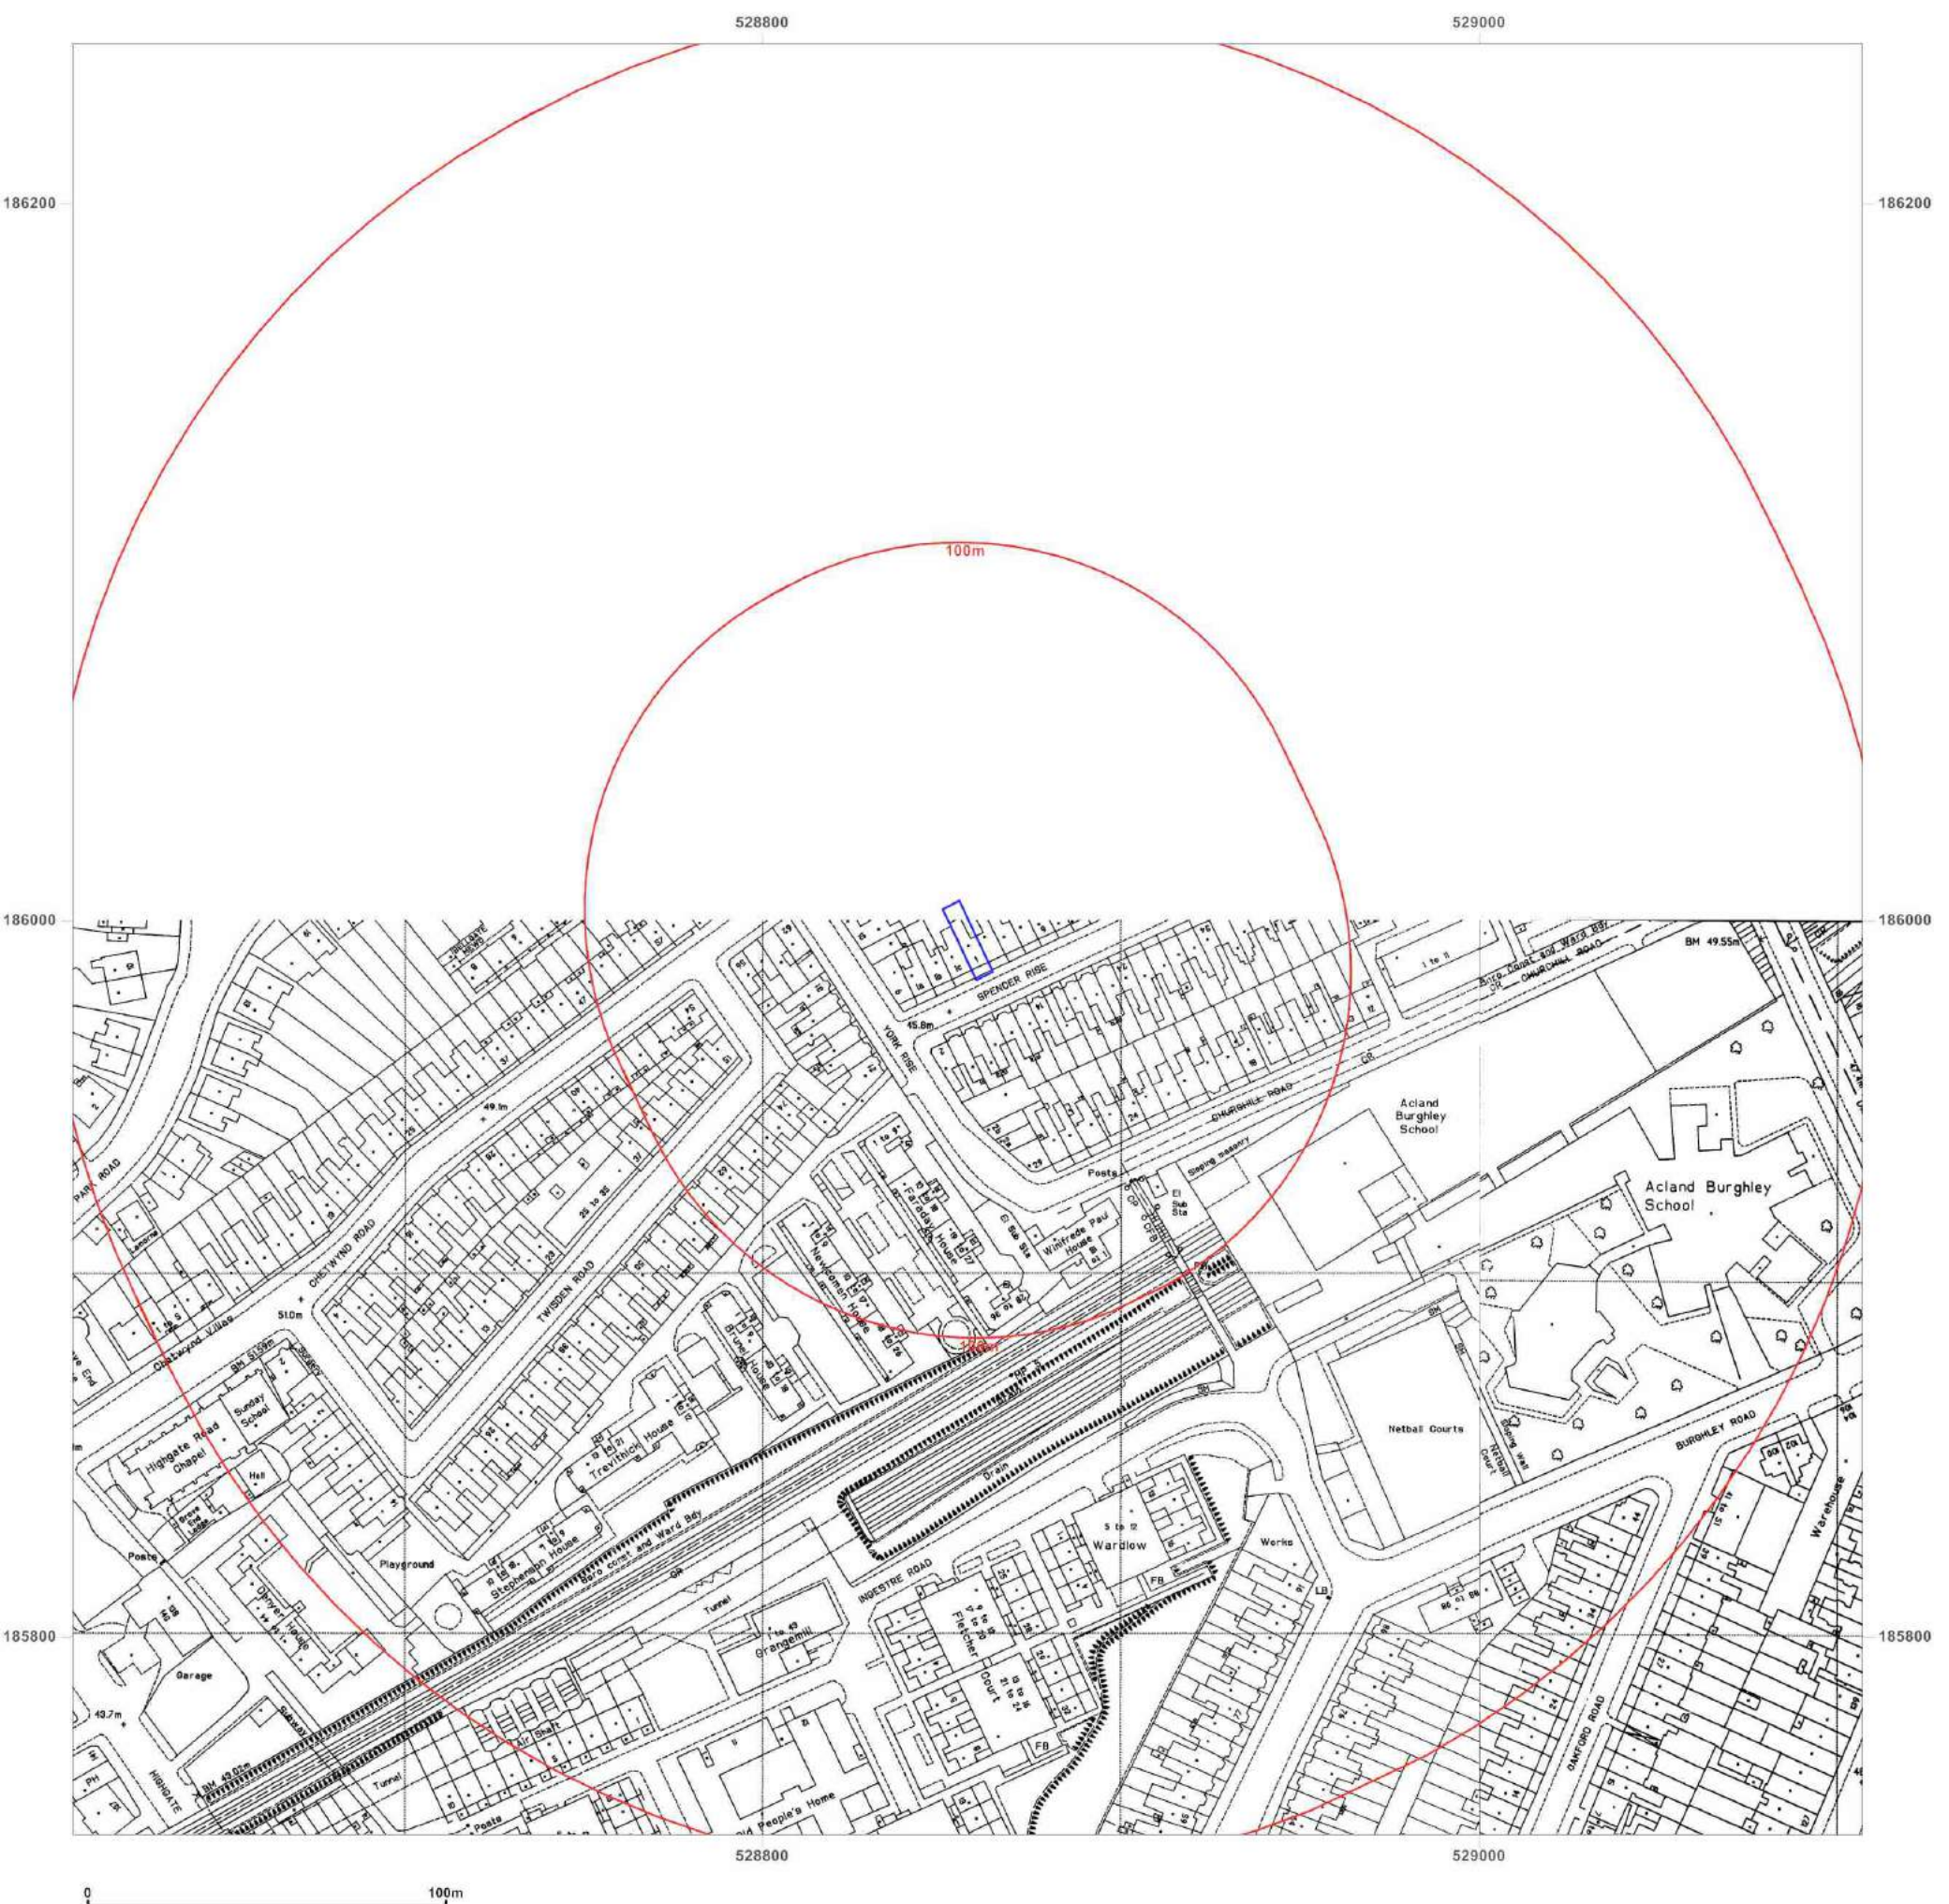

Site Details:

1, SPENCER RISE, LONDON,
NW5 1AR

Client Ref: GWPR2459
Report Ref: HMD-445-4775275
Grid Ref: 528857, 185995

Map Name: National Grid

Map date: 1992-1995

Scale: 1:1,250

Printed at: 1:2,000

Surveved 1995 Revised 1995 Edition N/A Copyright N/A Levelled N/A	Surveved N/A Revised N/A Edition N/A Copyright N/A Levelled N/A

Produced by
Groundsure Insights
T: 08444 159000
E: info@groundsure.com
W: www.groundsure.com

© Crown copyright and database rights 2018 Ordnance Survey 100035207

Production date: 02 March 2018

Map legend available at:
www.groundsure.com/sites/default/files/groundsure_legend.pdf