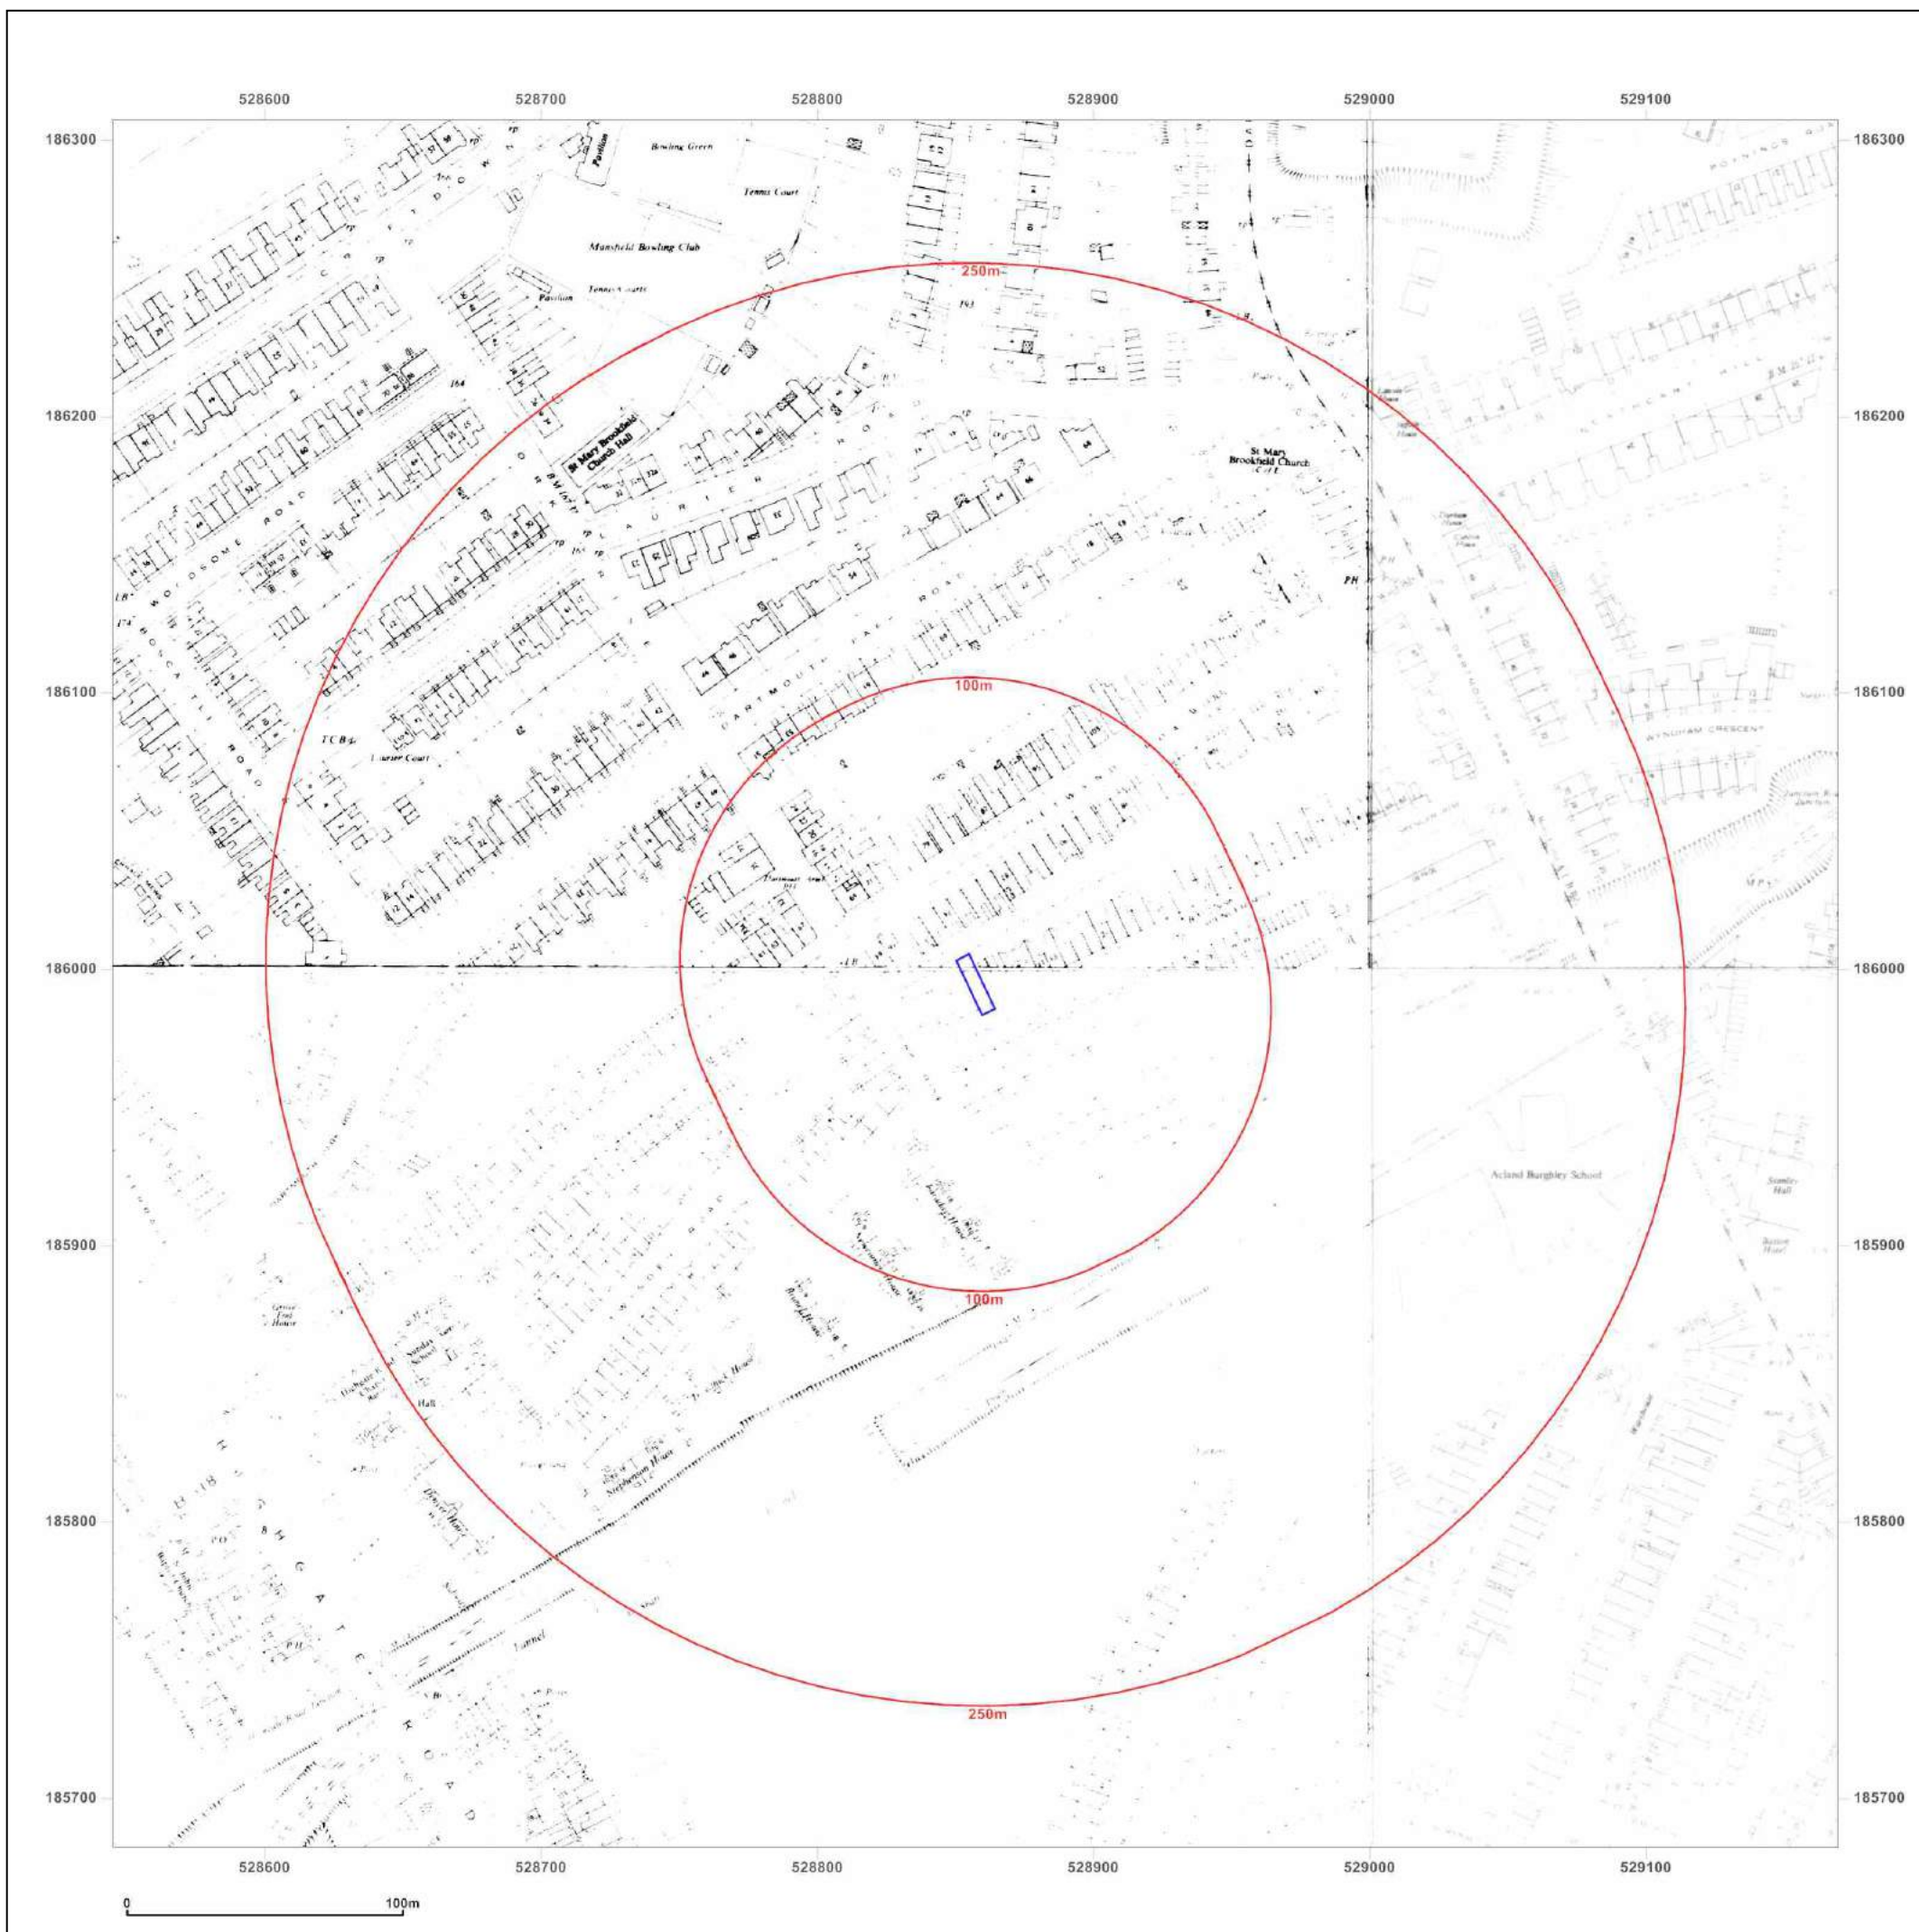

Site Details:

1, SPENCER RISE, LONDON,
NW5 1AR

Client Ref: GWPR2459
Report Ref: HMD-445-4775275
Grid Ref: 528857, 185995

Map Name: National Grid

Map date: 1970

Scale: 1:2,500

Printed at: 1:2,500

Surveyed N/A
Revised N/A
Edition N/A
Copyright N/A
Levelled N/A

Surveyed N/A
Revised N/A
Edition N/A
Copyright N/A
Levelled N/A

Surveyed N/A
Revised N/A
Edition N/A
Copyright N/A
Levelled N/A

Surveyed N/A
Revised N/A
Edition N/A
Copyright N/A
Levelled N/A

Produced by
Groundsure Insights
T: 08444 159000
E: info@groundsure.com
W: www.groundsure.com

© Crown copyright and database rights 2018 Ordnance Survey 100035207

Production date: 02 March 2018

Map legend available at:
www.groundsure.com/sites/default/files/groundsure_legend.pdf