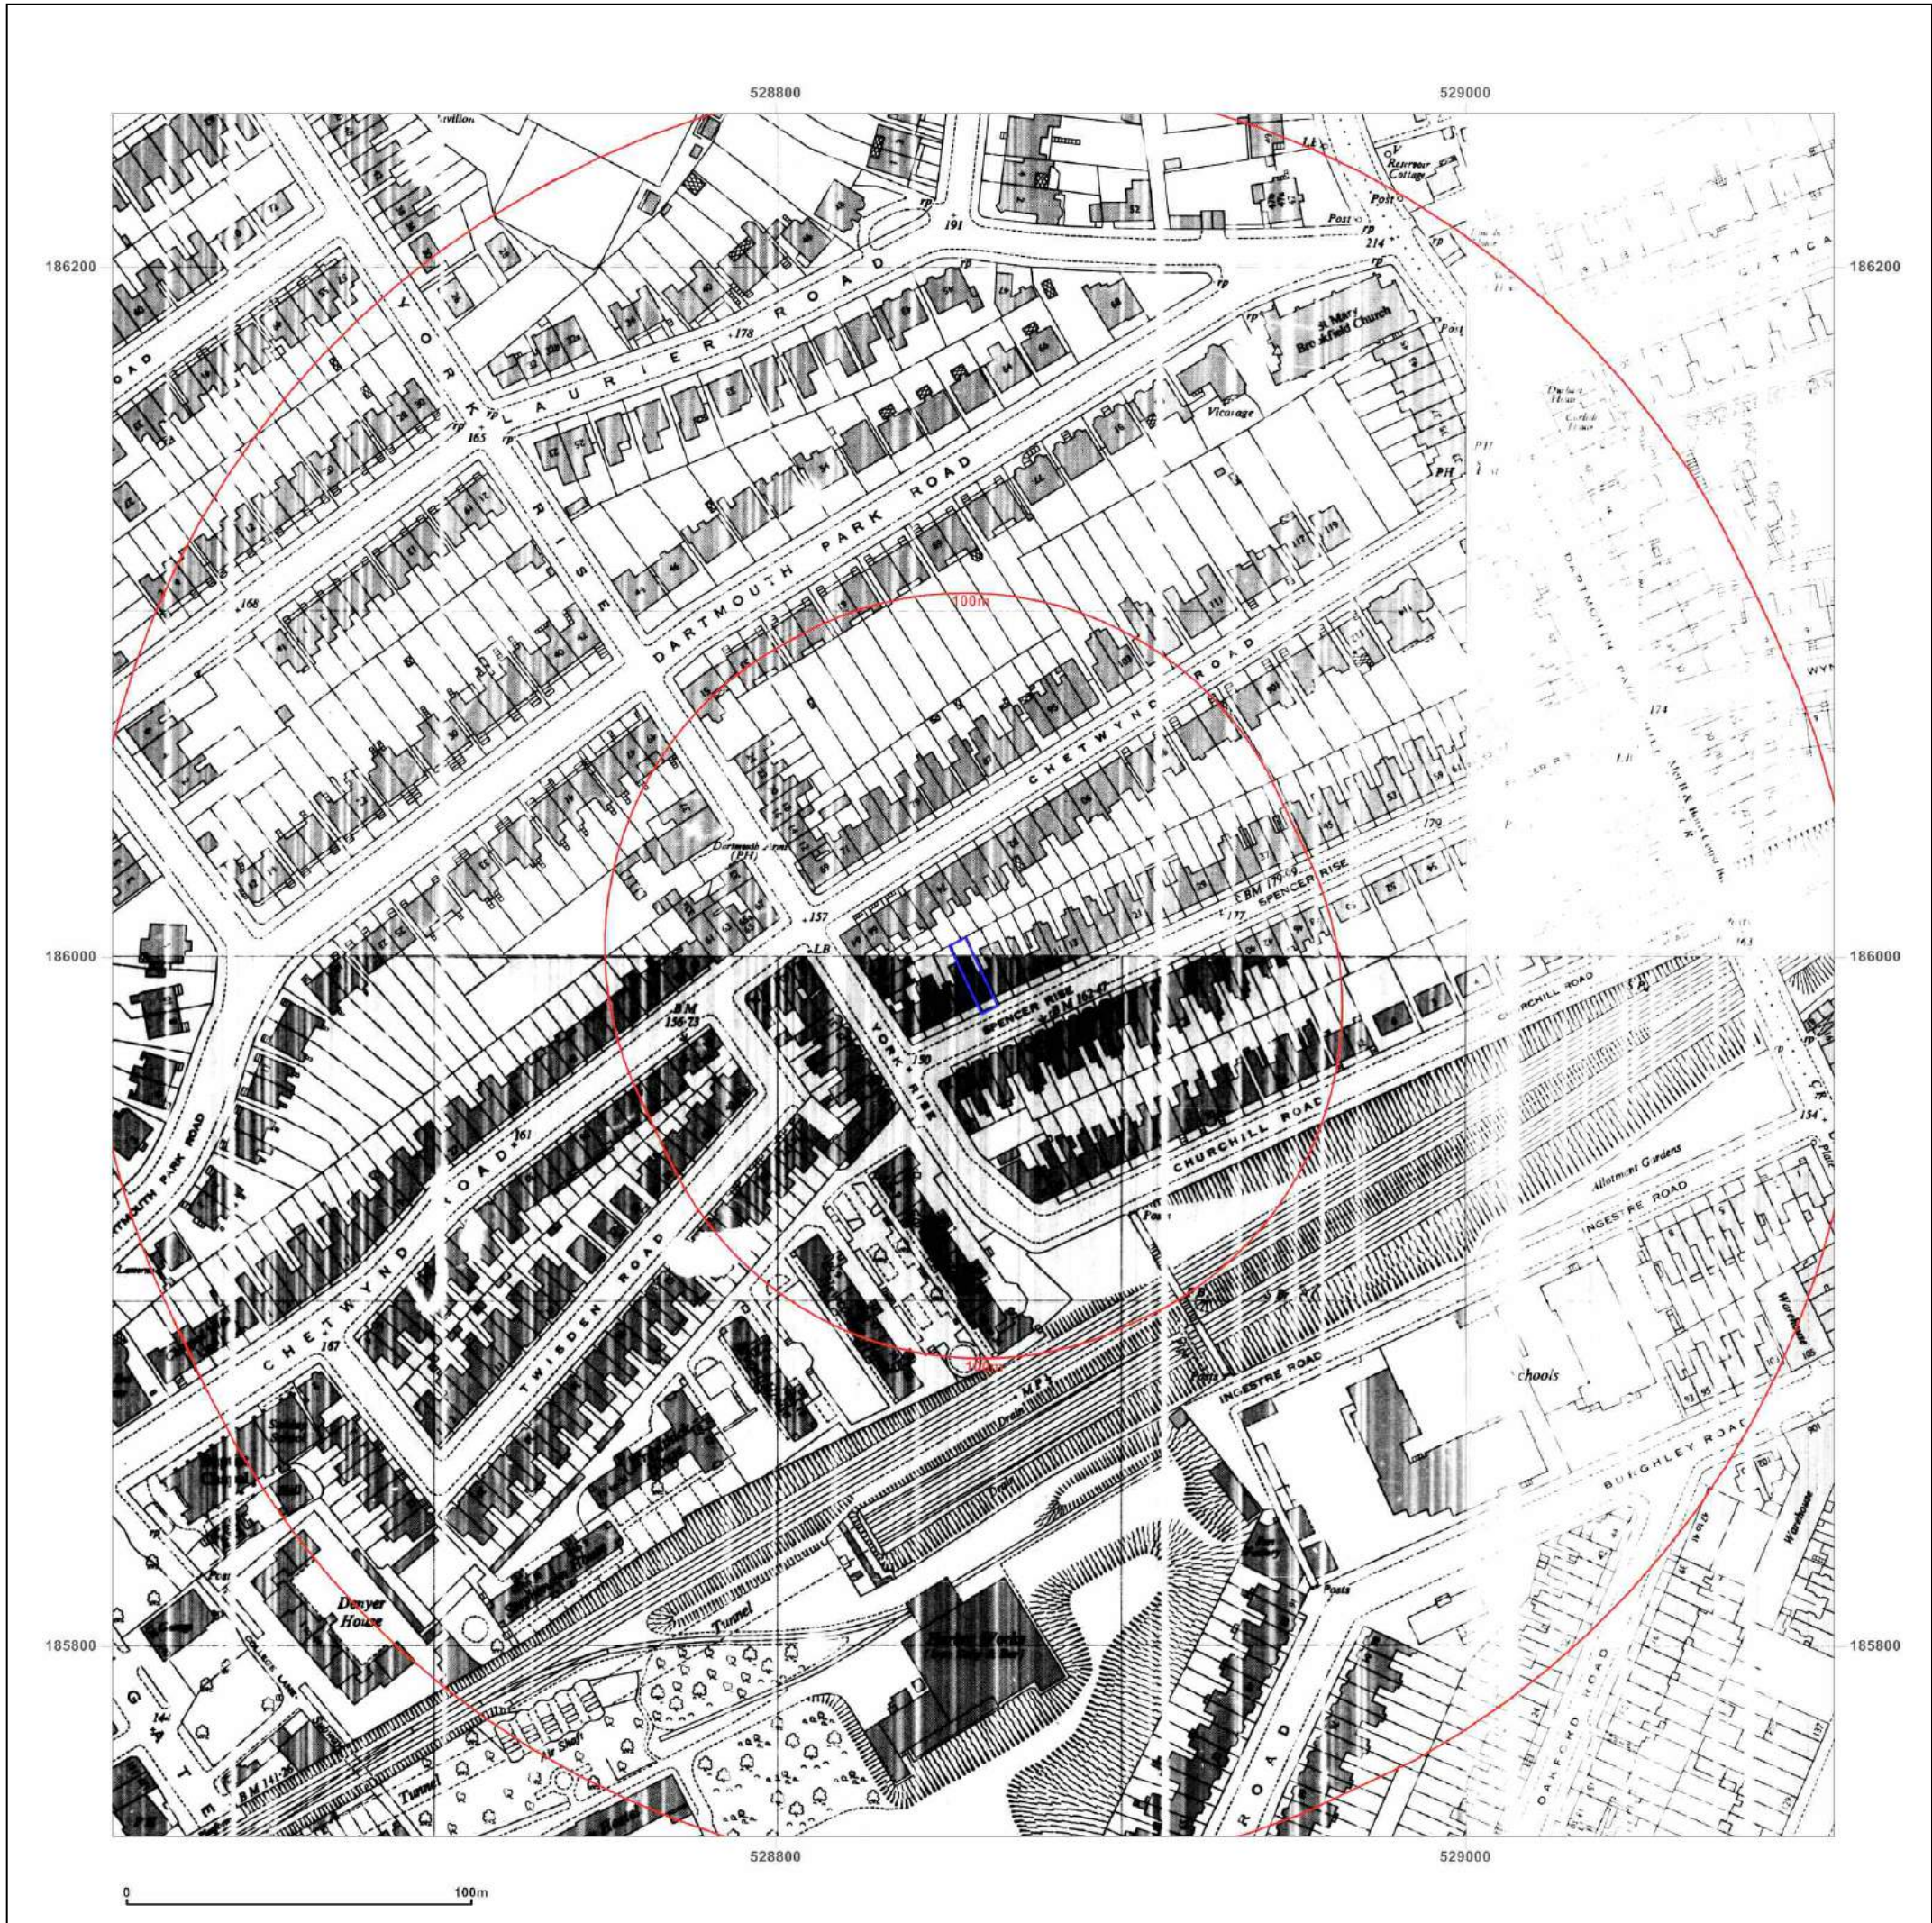

Site Details:

1, SPENCER RISE, LONDON,
NW5 1AR

Client Ref: GWPR2459
Report Ref: HMD-445-4775275
Grid Ref: 528857, 185995

Map Name: National Grid

Map date: 1952-1954

Scale: 1:1,250

Printed at: 1:2,000

Surveyed N/A	Surveyed N/A
Revised N/A	Revised N/A
Edition N/A	Edition N/A
Copyright N/A	Copyright N/A
Levelled N/A	Levelled N/A

© Crown copyright and database rights 2018 Ordnance Survey 100035207

Production date: 02 March 2018

Map legend available at:
www.groundsure.com/sites/default/files/groundsure_legend.pdf

Site Details:

1, SPENCER RISE, LONDON,
NW5 1AR