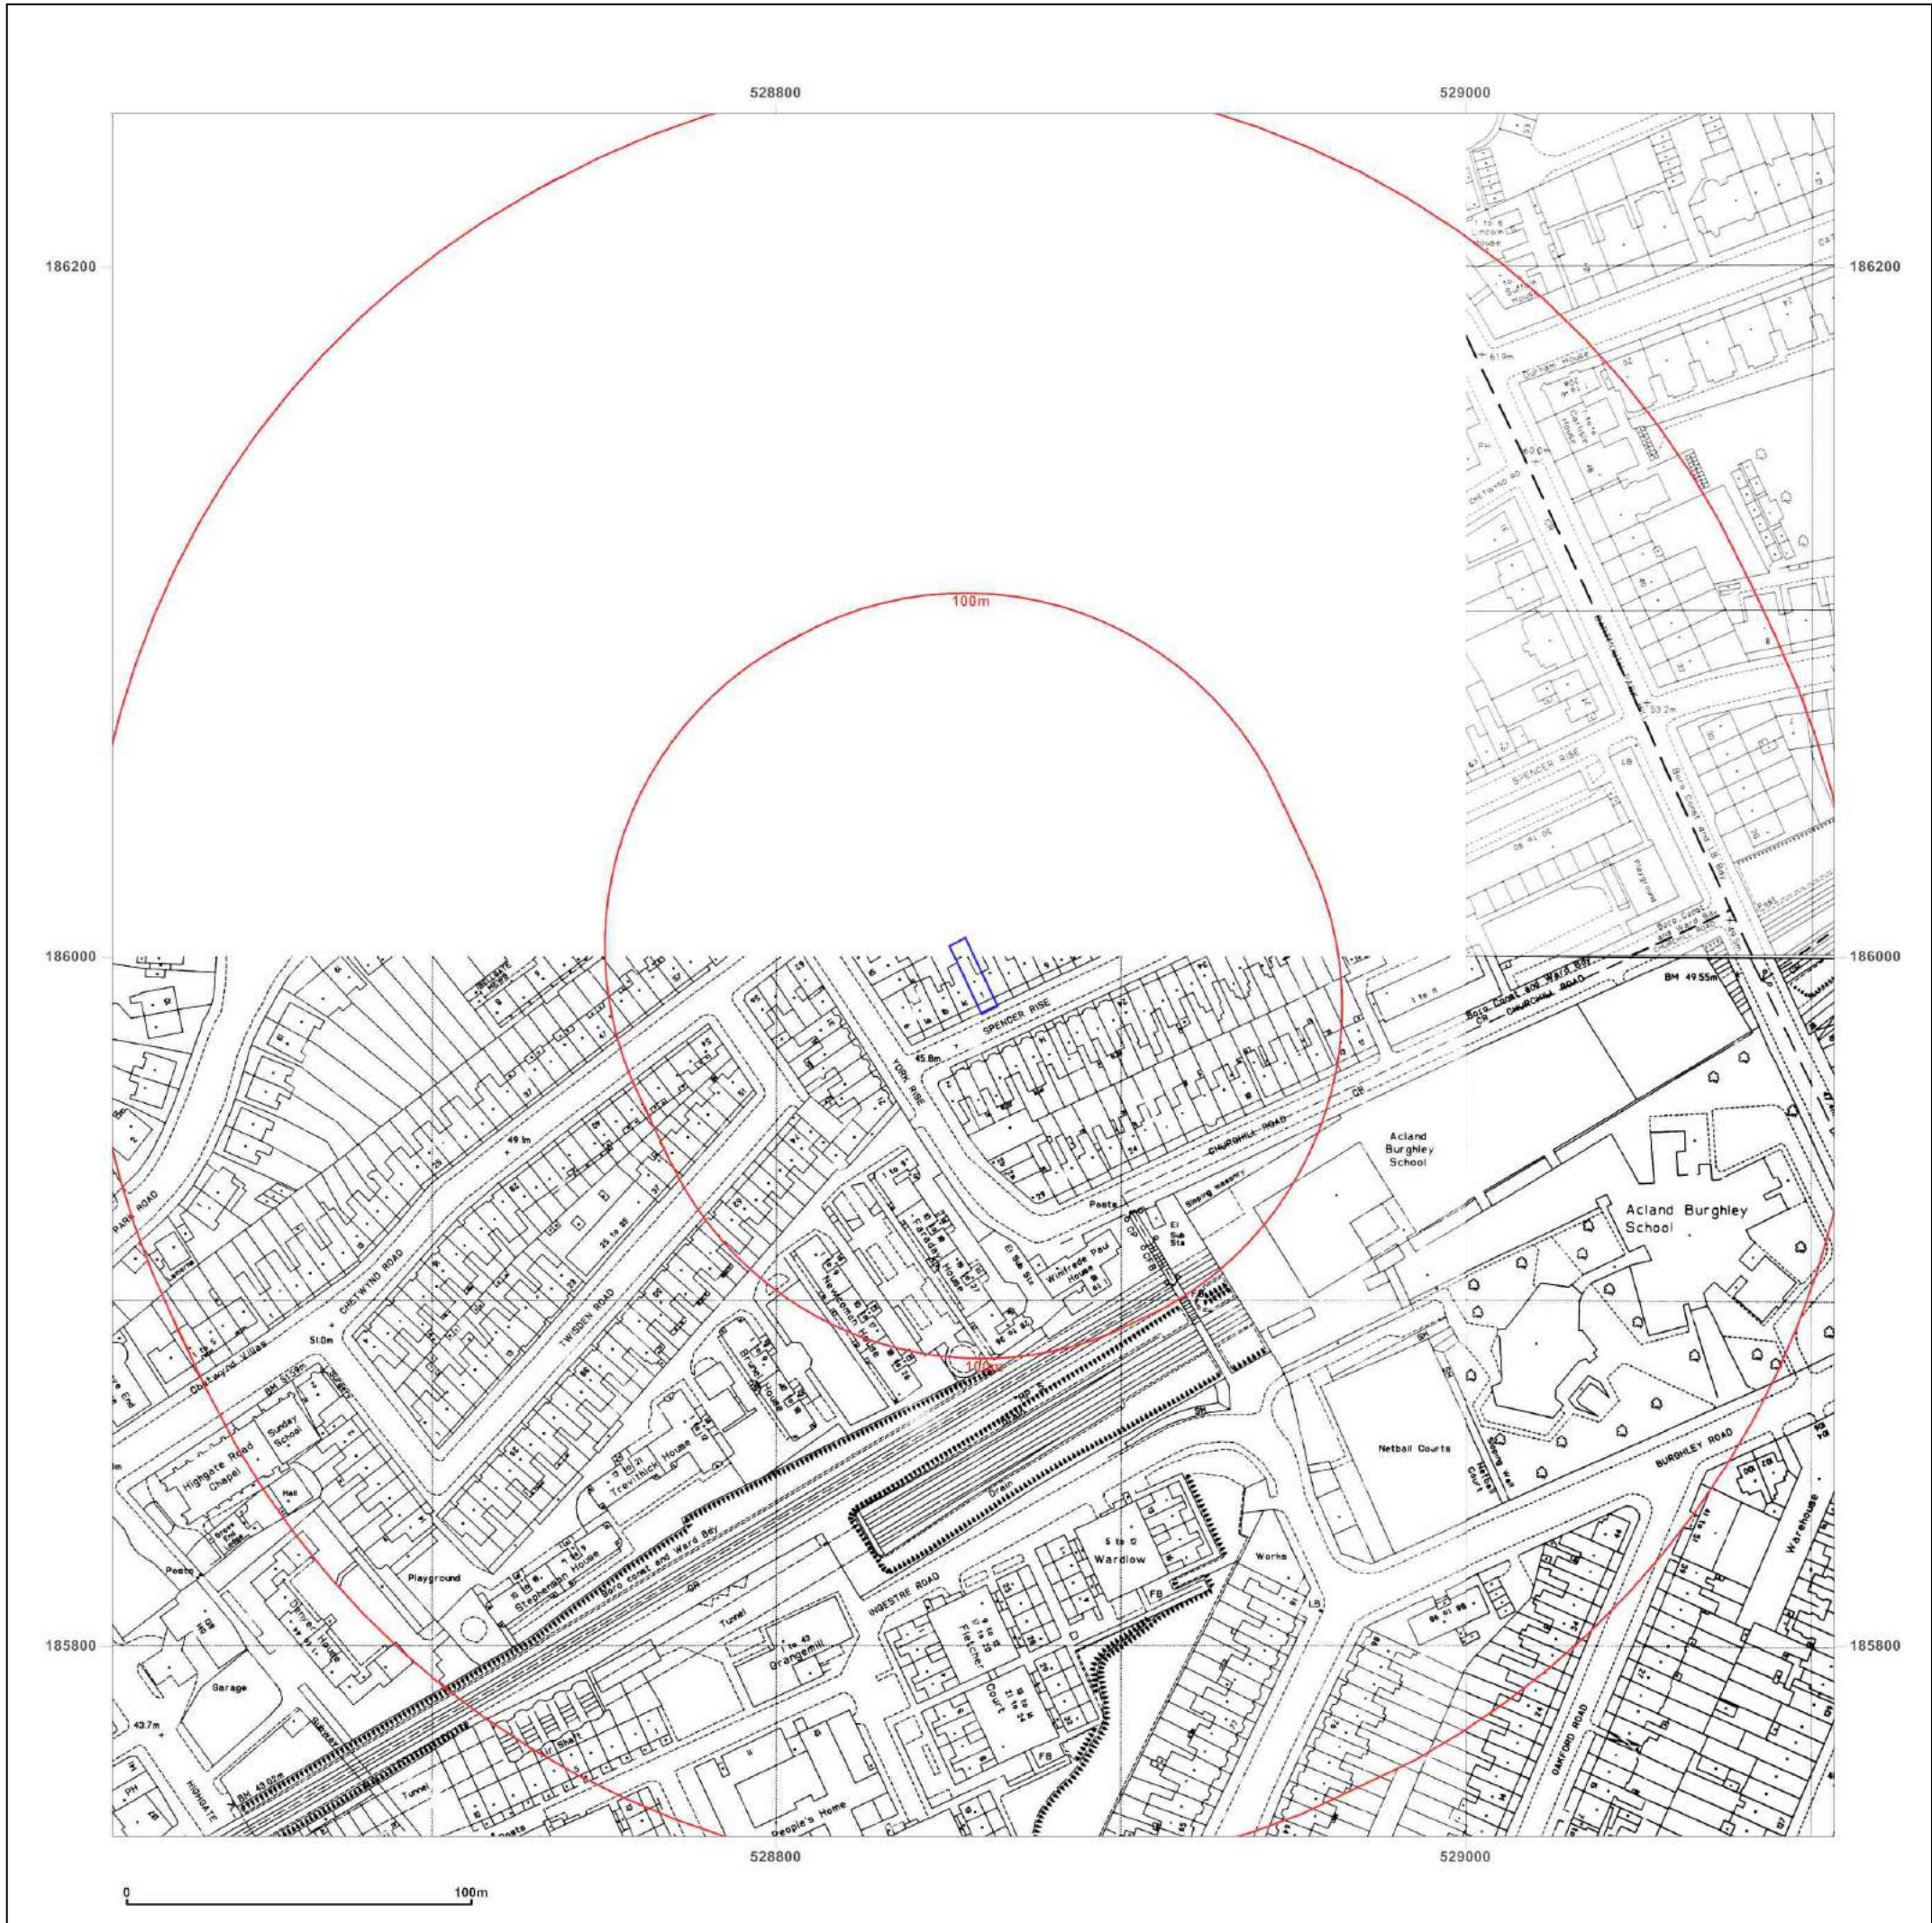

Site Details:

1, SPENCER RISE, LONDON,
NW5 1AR

Client Ref: GWPR2459
Report Ref: HMD-445-4775275
Grid Ref: 528857, 185995

Map Name: National Grid

Map date: 1991-1995

Scale: 1:1,250

Printed at: 1:2,000

Surveyed 1991
Revised 1991
Edition N/A
Copyright 1991
Levelled N/A

Surveyed N/A
Revised N/A
Edition N/A
Copyright 1995
Levelled N/A

Surveyed N/A
Revised N/A
Edition N/A
Copyright 1992
Levelled N/A

Produced by
Groundsure Insights
T: 08444 159000
E: info@groundsure.com
W: www.groundsure.com

© Crown copyright and database rights 2018 Ordnance Survey 100035207

Production date: 02 March 2018

Map legend available at:
www.groundsure.com/sites/default/files/groundsure_legend.pdf