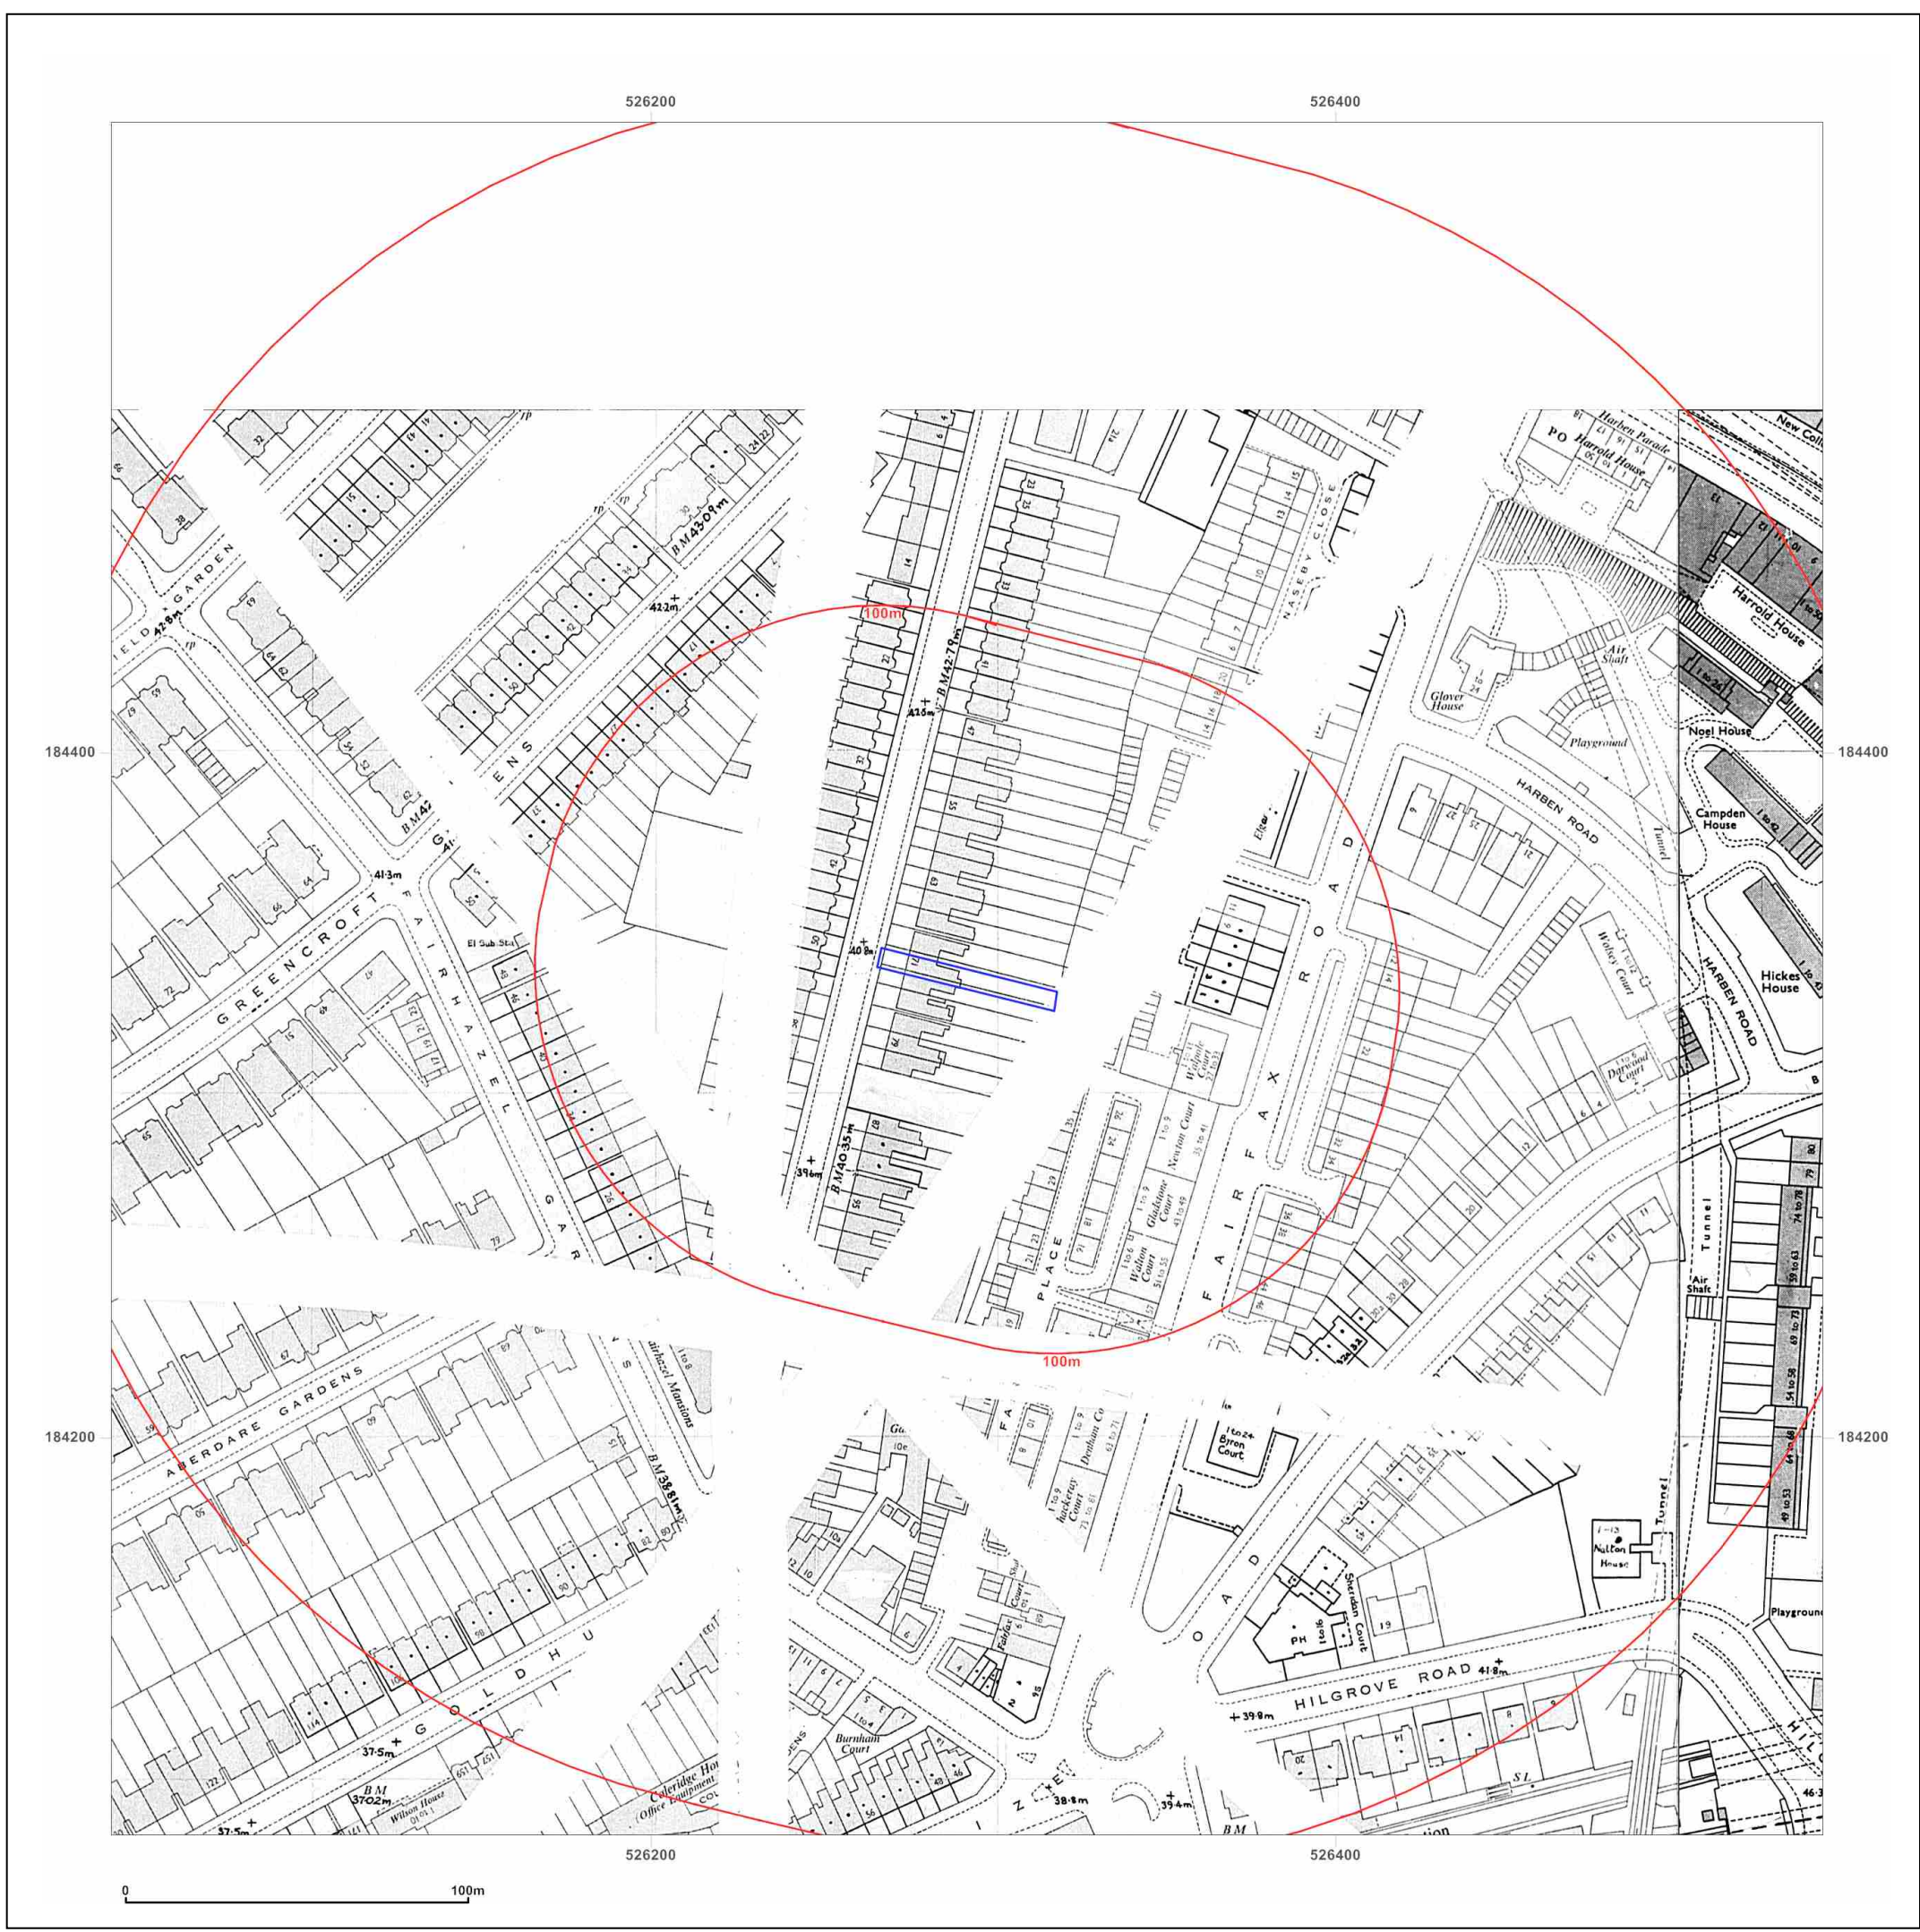

Site Details:

71, GOLDHURST TERRACE,
LONDON, NW6 3HA

Client Ref: 18672
Report Ref: GS-4687367
Grid Ref: 526292, 184334

Map Name: National Grid

Map date: 1979-1983

Scale: 1:1,250

Printed at: 1:2,000

| | |
|--|--|
| Surveved 1983 Revised 1983 Edition N/A Copyright 1983 Levelled N/A | Surveved 1979 Revised 1979 Edition N/A Copyright 1979 Levelled N/A |
|--|--|

Produced by
Groundsure Insights
T: 08444 159000
E: info@groundsure.com
W: www.groundsure.com

© Crown copyright and database rights 2018 Ordnance Survey 100035207

Production date: 26 January 2018

Map legend available at:
www.groundsure.com/sites/default/files/groundsure_legend.pdf

Site Details:

71, GOLDHURST TERRACE,
LONDON, NW6 3HA

Client Ref: 18672
Report Ref: GS-4687367
Grid Ref: 526292, 184334

Map Name: National Grid

Map date: 1991

Scale: 1:1,250

Printed at: 1:2,000

Surveyed 1991
Revised 1991
Edition N/A
Copyright 1991
Levelled N/A

© Crown copyright and database rights 2018 Ordnance Survey 100035207

Production date: 26 January 2018

Map legend available at:
www.groundsure.com/sites/default/files/groundsure_legend.pdf