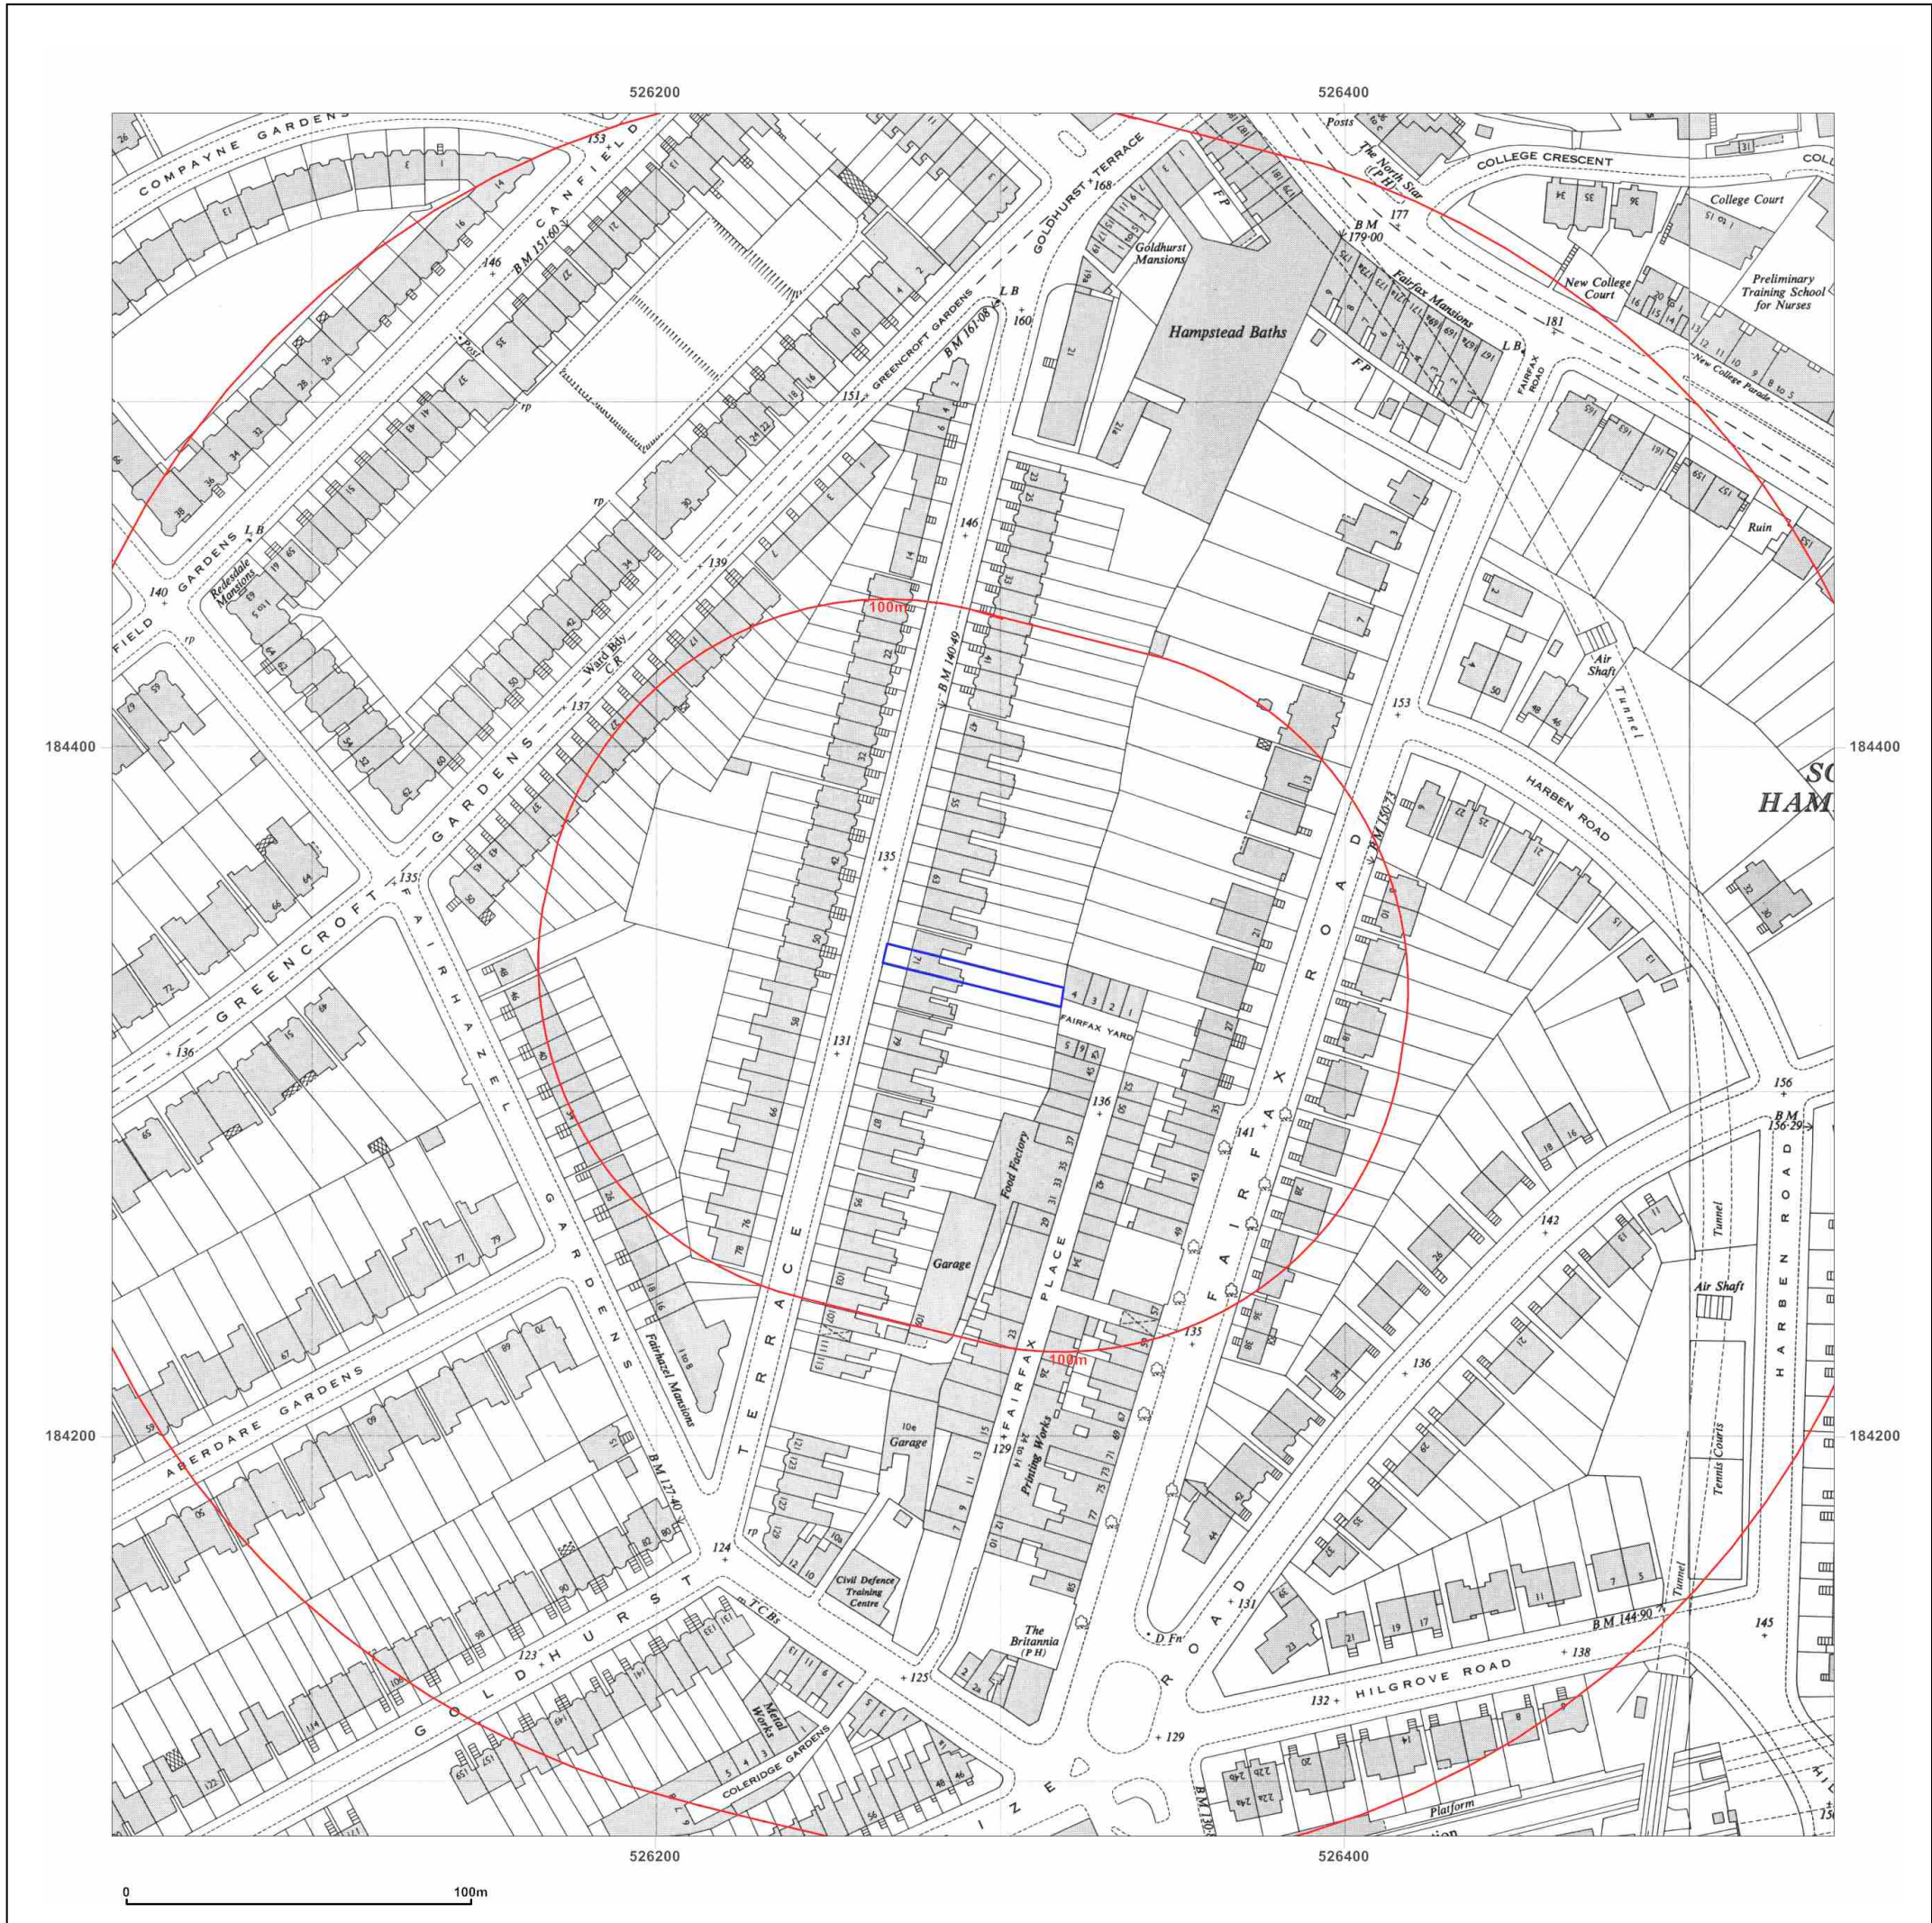

Site Details:

71, GOLDHURST TERRACE,
LONDON, NW6 3HA

Client Ref: 18672
Report Ref: GS-4687367
Grid Ref: 526292, 184334

Map Name: National Grid

Map date: 1953

Scale: 1:1,250

Printed at: 1:2,000

Surveyed 1953
Revised 1953
Edition N/A
Copyright N/A
Levelled 1933

© Crown copyright and database rights 2018 Ordnance Survey 100035207

Production date: 26 January 2018

Map legend available at:
www.groundsure.com/sites/default/files/groundsure_legend.pdf

Site Details:

71, GOLDHURST TERRACE,
LONDON, NW6 3HA

Client Ref: 18672
Report Ref: GS-4687367
Grid Ref: 526292, 184334

Map Name: National Grid

Map date: 1955

Scale: 1:2,500

Printed at: 1:2,500

Surveyed 1953
Revised 1953
Edition 1955
Copyright N/A
Levelled 1933

Produced by
Groundsure Insights
T: 08444 159000
E: info@groundsure.com
W: www.groundsure.com

© Crown copyright and database rights 2018 Ordnance Survey 100035207

Production date: 26 January 2018

Map legend available at:
www.groundsure.com/sites/default/files/groundsure_legend.pdf