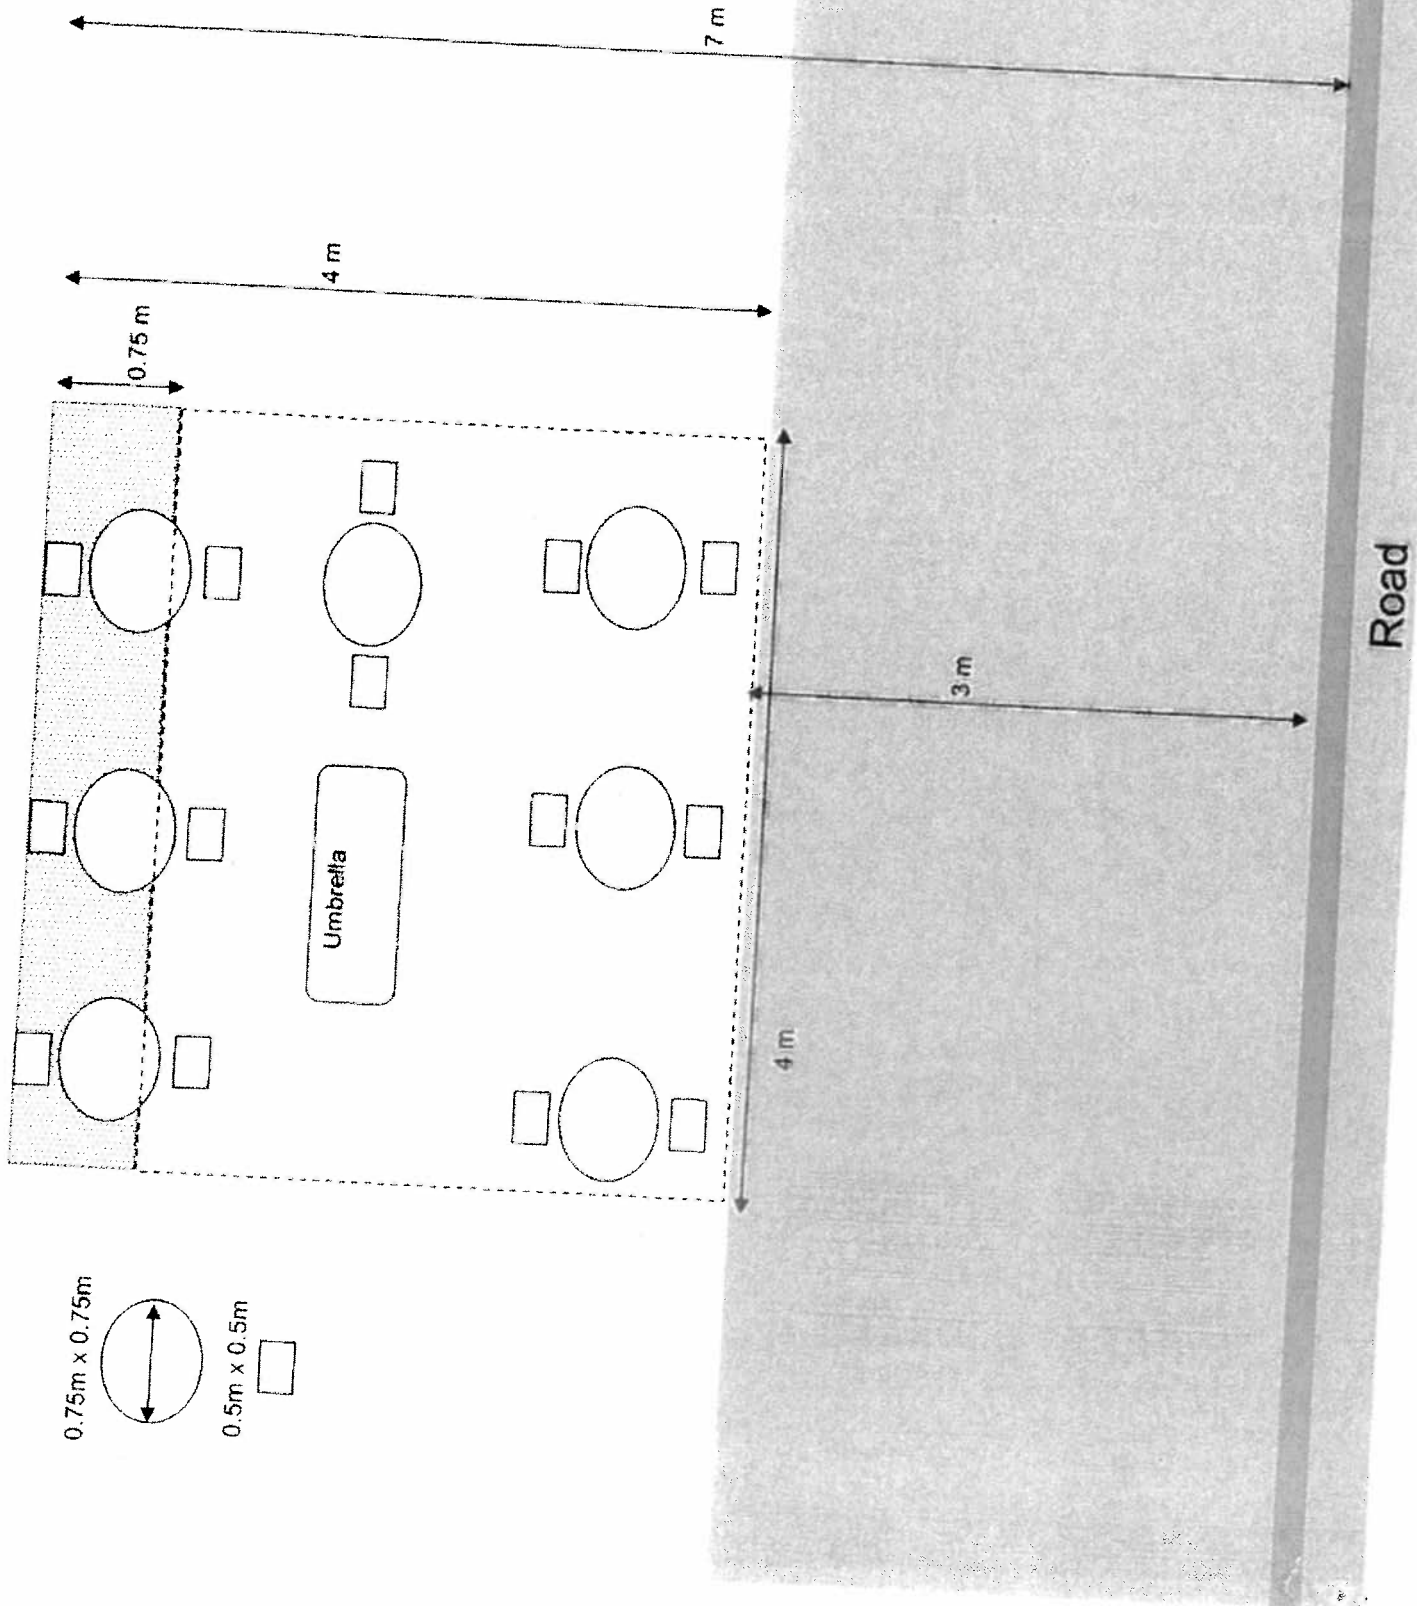

Name Fish Café
Address 71
Hampstead High St
London, NW3 1QP

Area For pedestrian
access

Area to be occupied
by amenities

Road