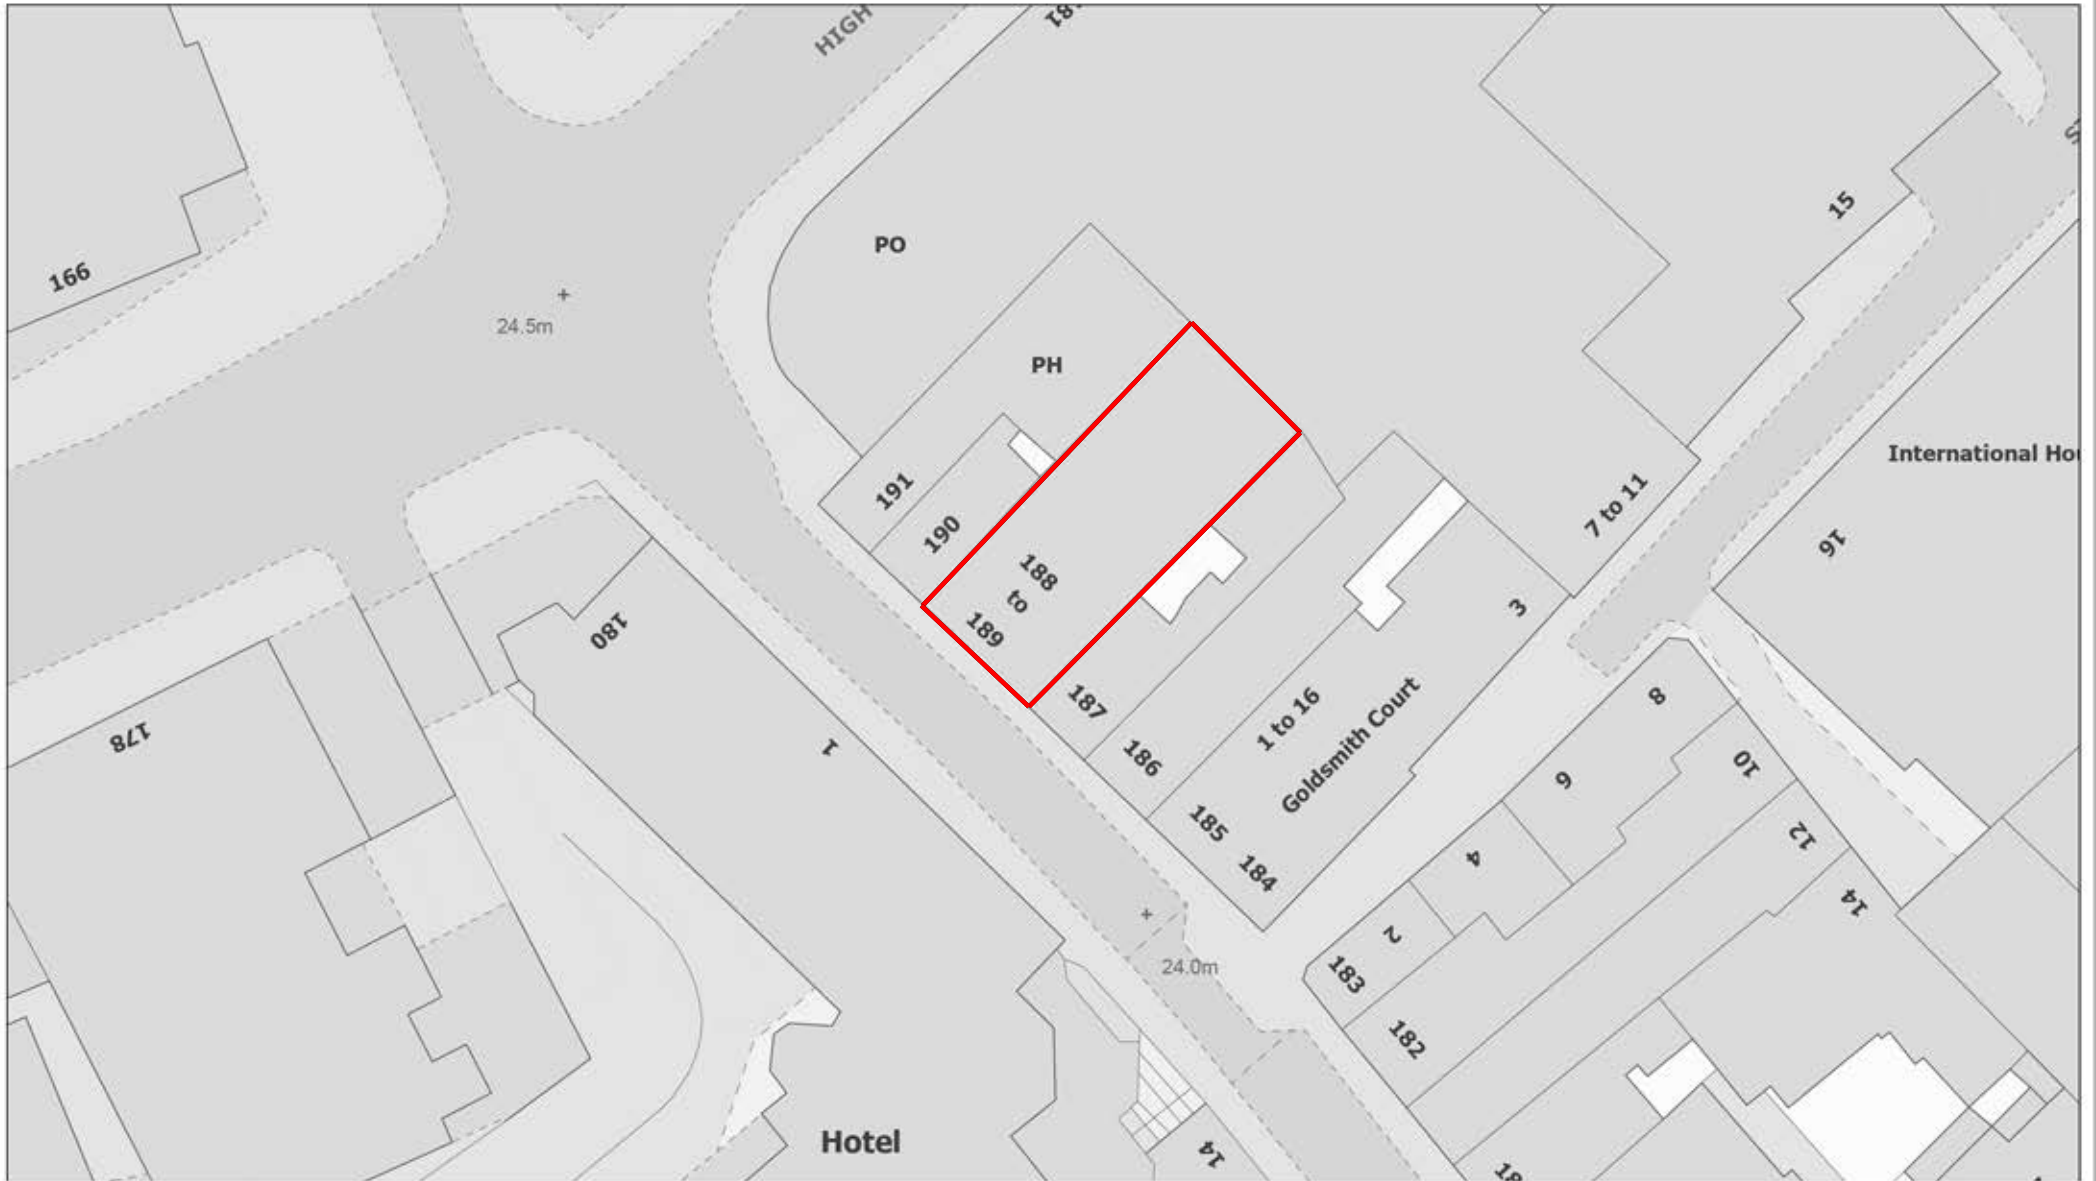

188-189 Drury Lane, WC2B 5QD

Projection: British National Grid