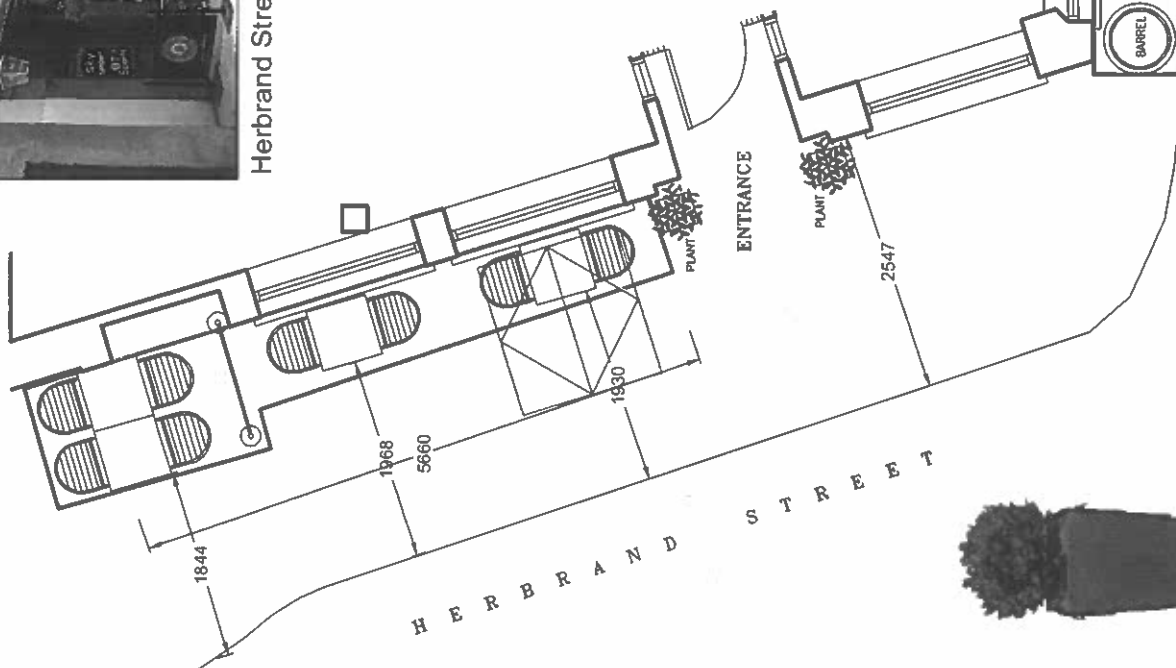

Herbrand Street

COLONNADE STREET

PAVEMENT LAYOUT PLAN

PLANTING

UPDATED FINAL PLAN