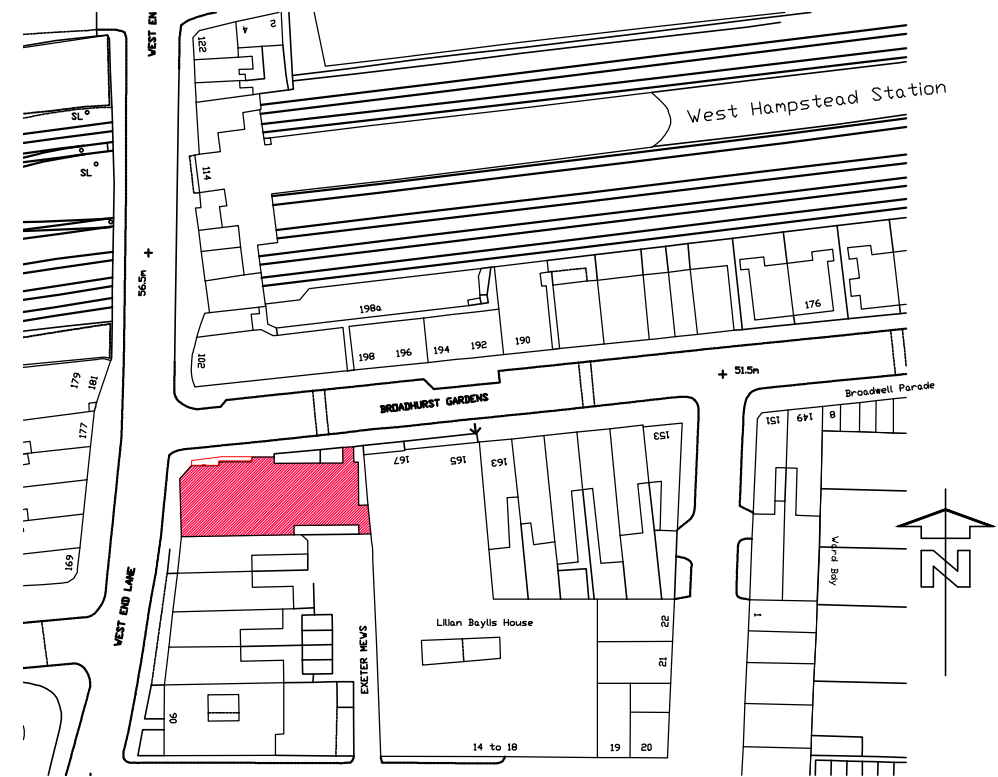

SITE LOCATION PLAN (SCALE 1:1250)

July 2016

Rev: Drawing Number: 2219-20
Scale: 1:100 @A3

Project: **RAILWAY**
100 West End Road, Hampstead. NW6 2LU

Project:

PembrookDesign