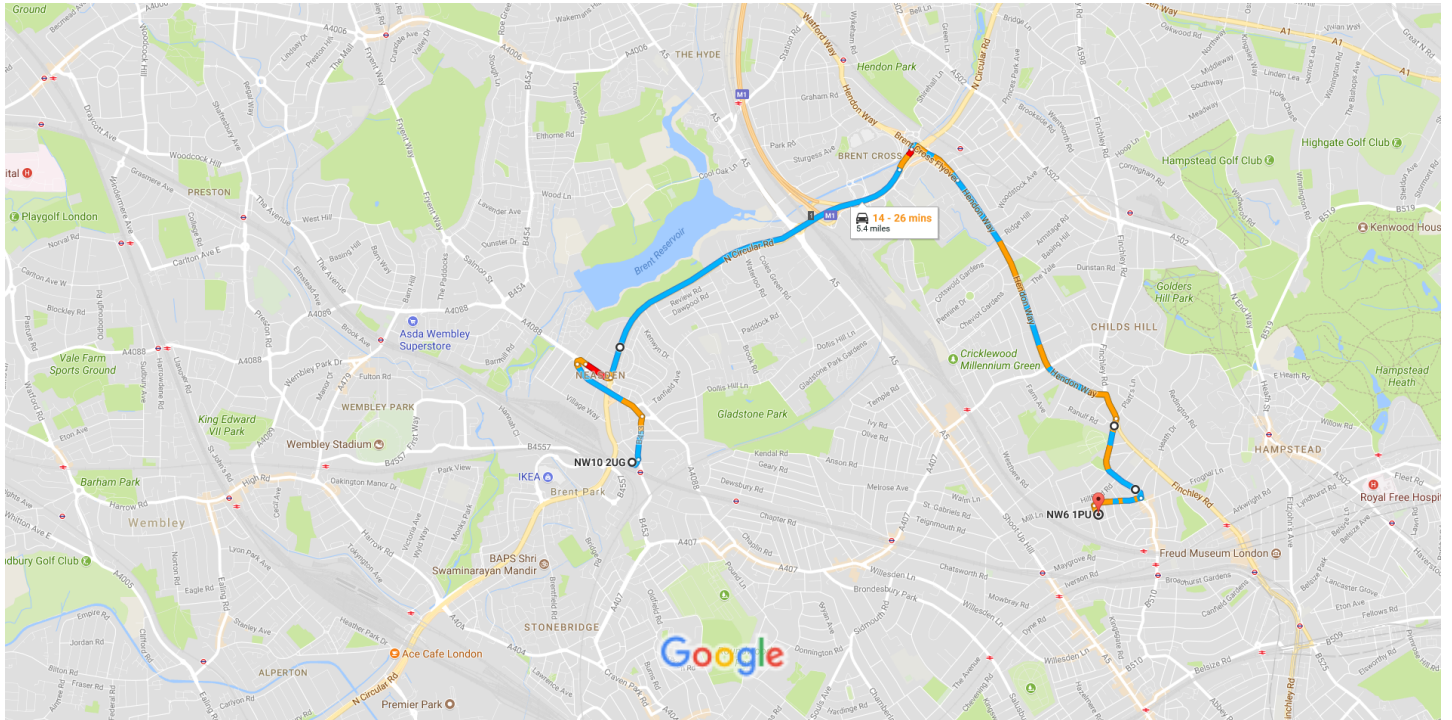

London NW10 2UG to Sumatra Rd, London NW6 1PU

Drive 5.4 miles, 14 - 26 min

From waste management facility to site

Map data ©2017 Google 500 m

NW10 2UG

London

Take Neasden Ln/B453 and A4088 to N Circular Rd

4 min (0.9 mi)

- ↑ 1. Head east on Neasden Cl towards Neasden Cl
⚠ Partial restricted-usage road
289 ft
- ↩ 2. Turn left onto Neasden Ln/B453
0.2 mi
- ↻ 3. At the roundabout, take the 1st exit onto A4088
0.4 mi
- ↘ 4. Sharp right towards Neasden Ln N
338 ft
- ↩ 5. Keep left to continue on Neasden Ln N
0.1 mi

Continue on N Circular Rd. Take A41 to Fortune Green Rd

8 min (3.7 mi)

- ↩ 6. Turn left onto N Circular Rd
1.8 mi
- ↘ 7. Use the 2nd from the left lane to take the A41 slip road to Aylesbury/Centre London W
0.1 mi
- ↘ 8. At the roundabout, take the 3rd exit towards C. London/Kilburn/Cricklewood
0.3 mi

0.2 mi

- 12. Turn left onto Sumatra Rd

 Destination will be on the left

246 ft

NW6 1PU

Sumatra Rd, London

These directions are for planning purposes only. You may find that construction projects, traffic, weather, or other events may cause conditions to differ from the map results, and you should plan your route accordingly. You must obey all signs or notices regarding your route.