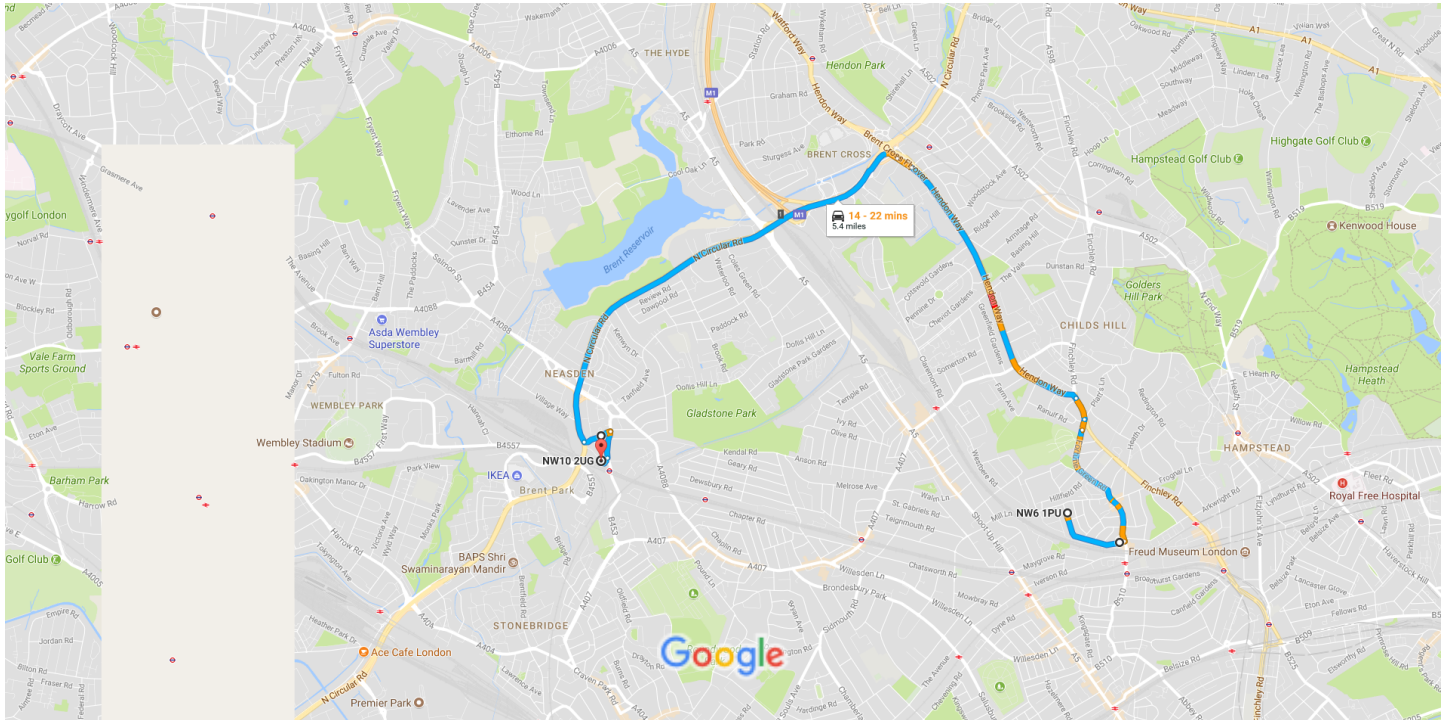

Sumatra Rd, London NW6 1PU to London NW10 2UG

Drive 5.4 miles, 14 - 22 min

From site to waste management facility

Map data ©2017 Google 500 m

NW6 1PU

Sumatra Rd, London

Follow Sumatra Rd and B510 to Finchley Rd/A41

- ↑ 1. Head south on Sumatra Rd towards Glenbrook Rd 6 min (1.1 mi)

- ↩ 2. Turn left onto West End Ln/B510 0.4 mi
i Continue to follow B510

- ↑ 3. Continue onto Fortune Green Rd 0.7 mi

- 302 ft

Follow A41 and N Circular Rd/A406 to Dog Ln

- ↩ 4. Slight left onto Finchley Rd/A41 8 min (4.0 mi)

- ↩ 5. Use the left 2 lanes to turn left onto Hendon Way/A41 0.1 mi
i Continue to follow A41

- ⤴ 6. Use the left lane to take the A406 slip road to M1/Watford/Wood Green/Brent Cross 1.4 mi

- ↪ 7. Keep right and merge onto N Circular Rd/A406 436 ft

- 2.3 mi

Continue on Dog Ln to your destination

-
-  8. Turn left onto Dog Ln 2 min (0.3 mi)
-
-  9. Turn right onto Neasden Ln/B453 0.1 mi
-
-  10. Turn right at Neasden Cl 0.1 mi
-  Restricted-usage road
 -  Destination will be on the right
-
- 289 ft