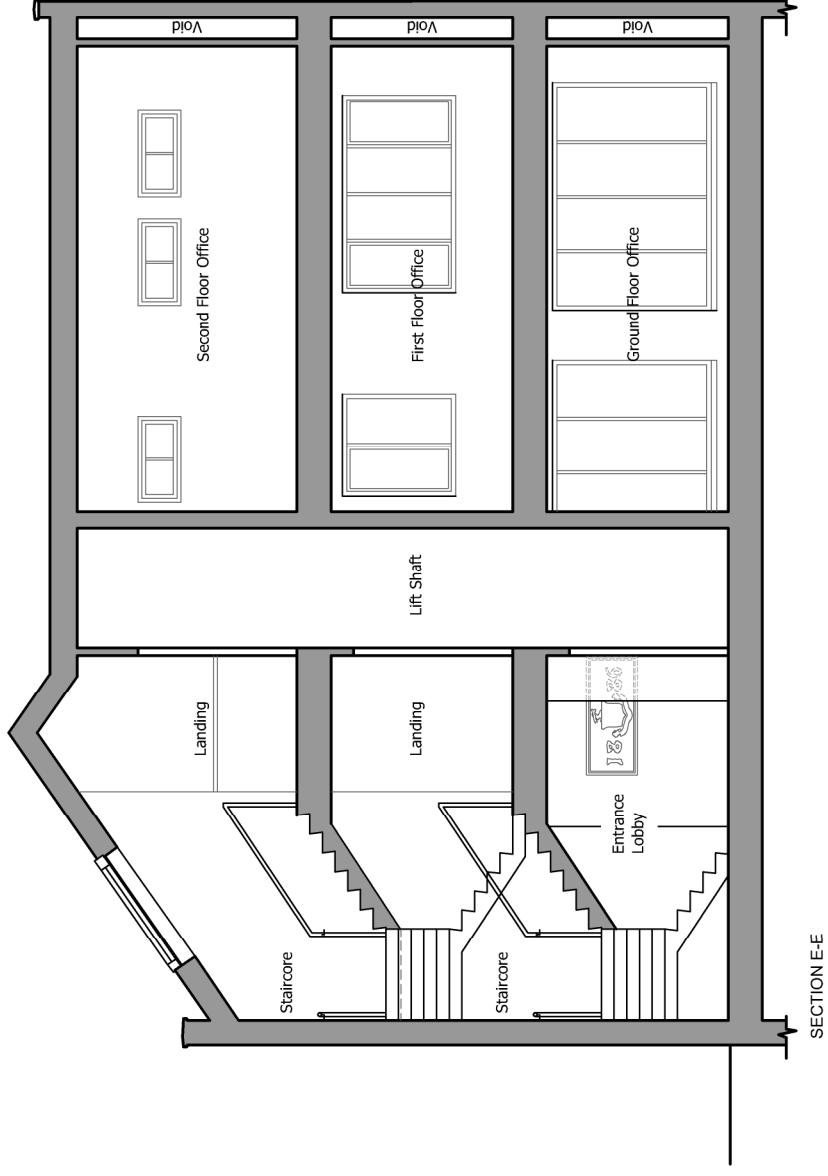

Opaque Glass Privacy Screen (Min Obscurity Level 5) to be at least 1.8m in Height from Finished Floor Level

Site :
**13 & 13a West
 Hampstead Mews**

Drawing Title:
Proposed Section CC & EE

Farrell Design Studio

Scale: 1:100 @ A3
 Date: Sept 2016

Drawing Number:
 JH-1063-P07

Rev:
 E