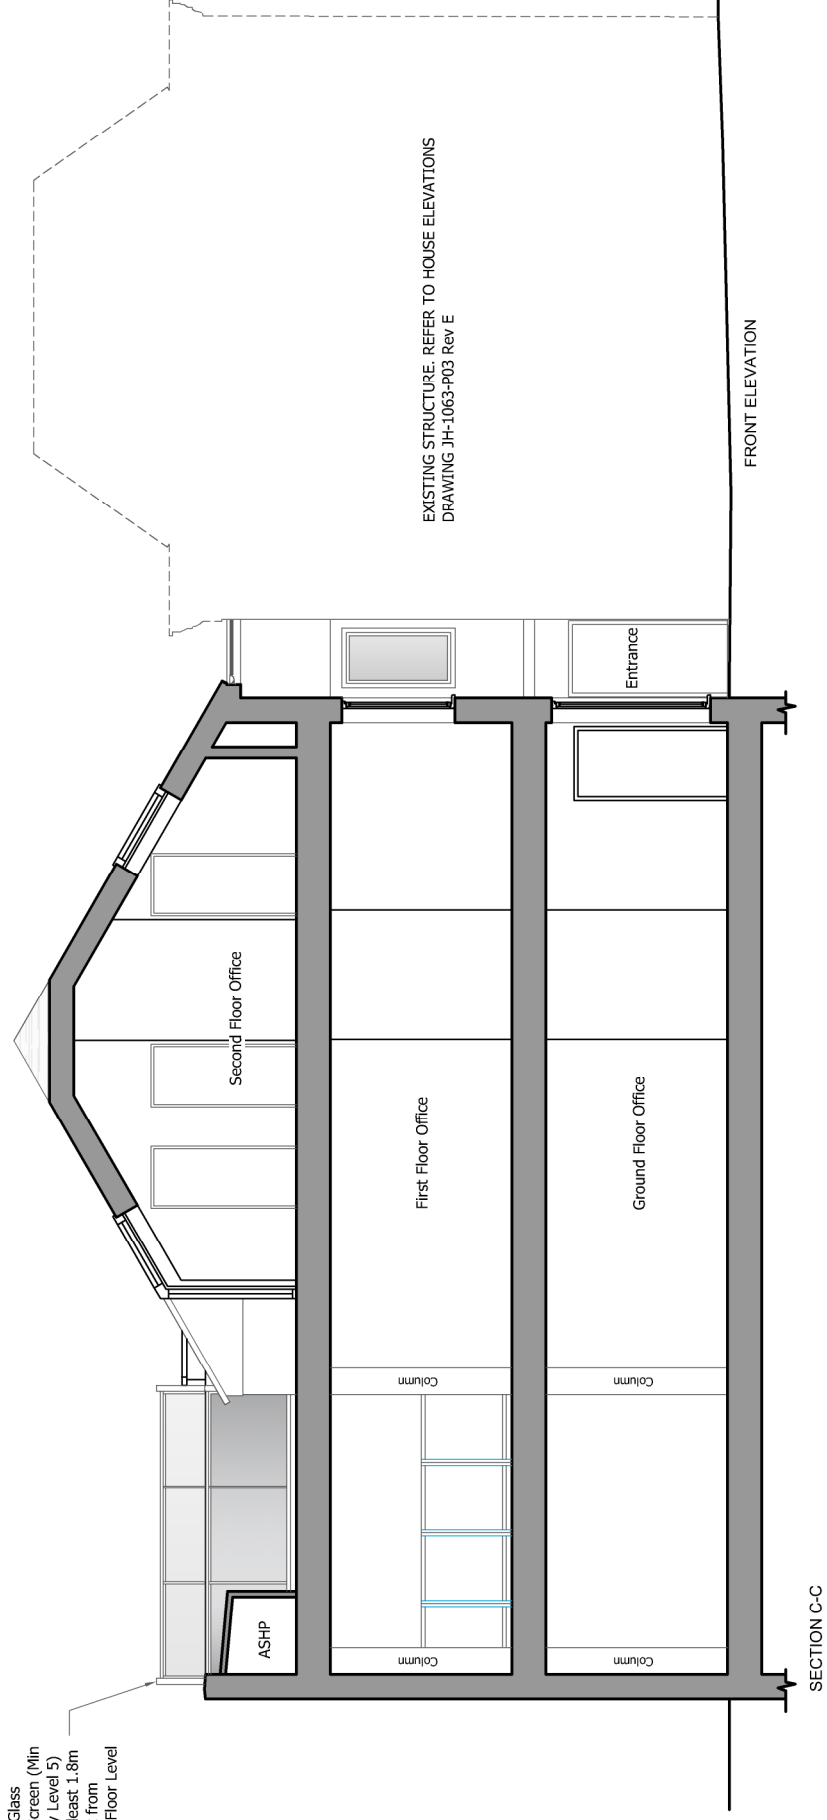

Opaque Glass Privacy Screen (Min Obscurity Level 5) to be at least 1.8m in Height from Finished Floor Level

Site :
**13 & 13a West
 Hampstead Mews**

Drawing Title:
Proposed Section CC & EE

Farrell Design Studio

Scale: 1:100 @ A3
 Date: Sept 2016

Drawing Number:
 JH-1063-P07

Rev:
 E