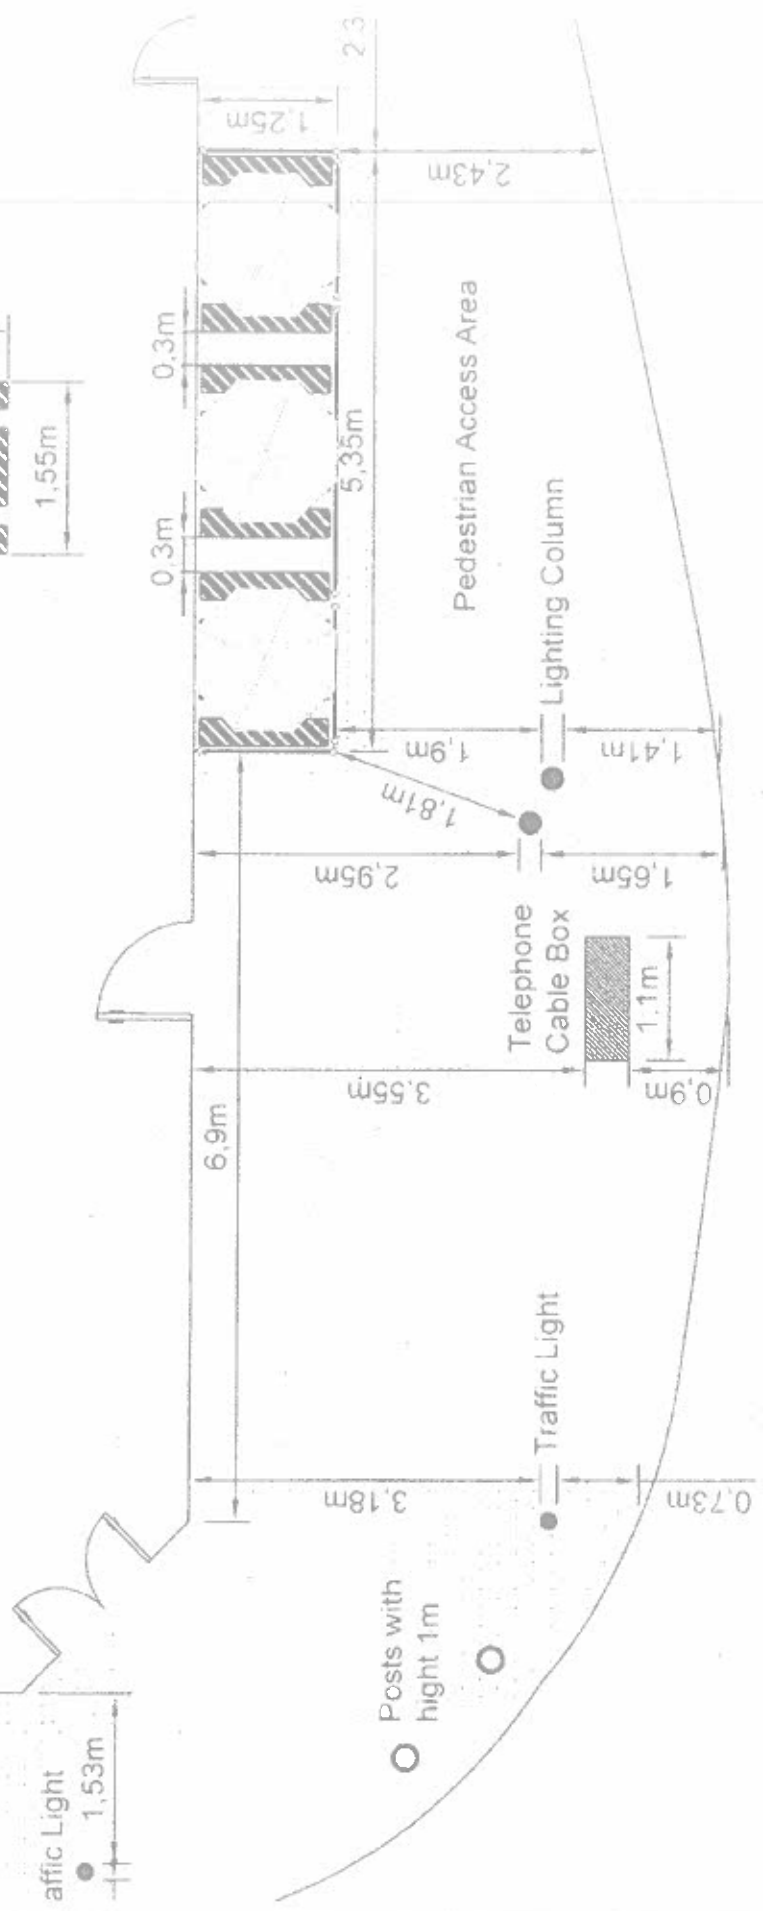

Area to be occupied by Amer

Area for Pedestrian Access

Premises Name : Newmarket House
Premises Address : 17 York Way, London N7 9QG

Agar Grove Street