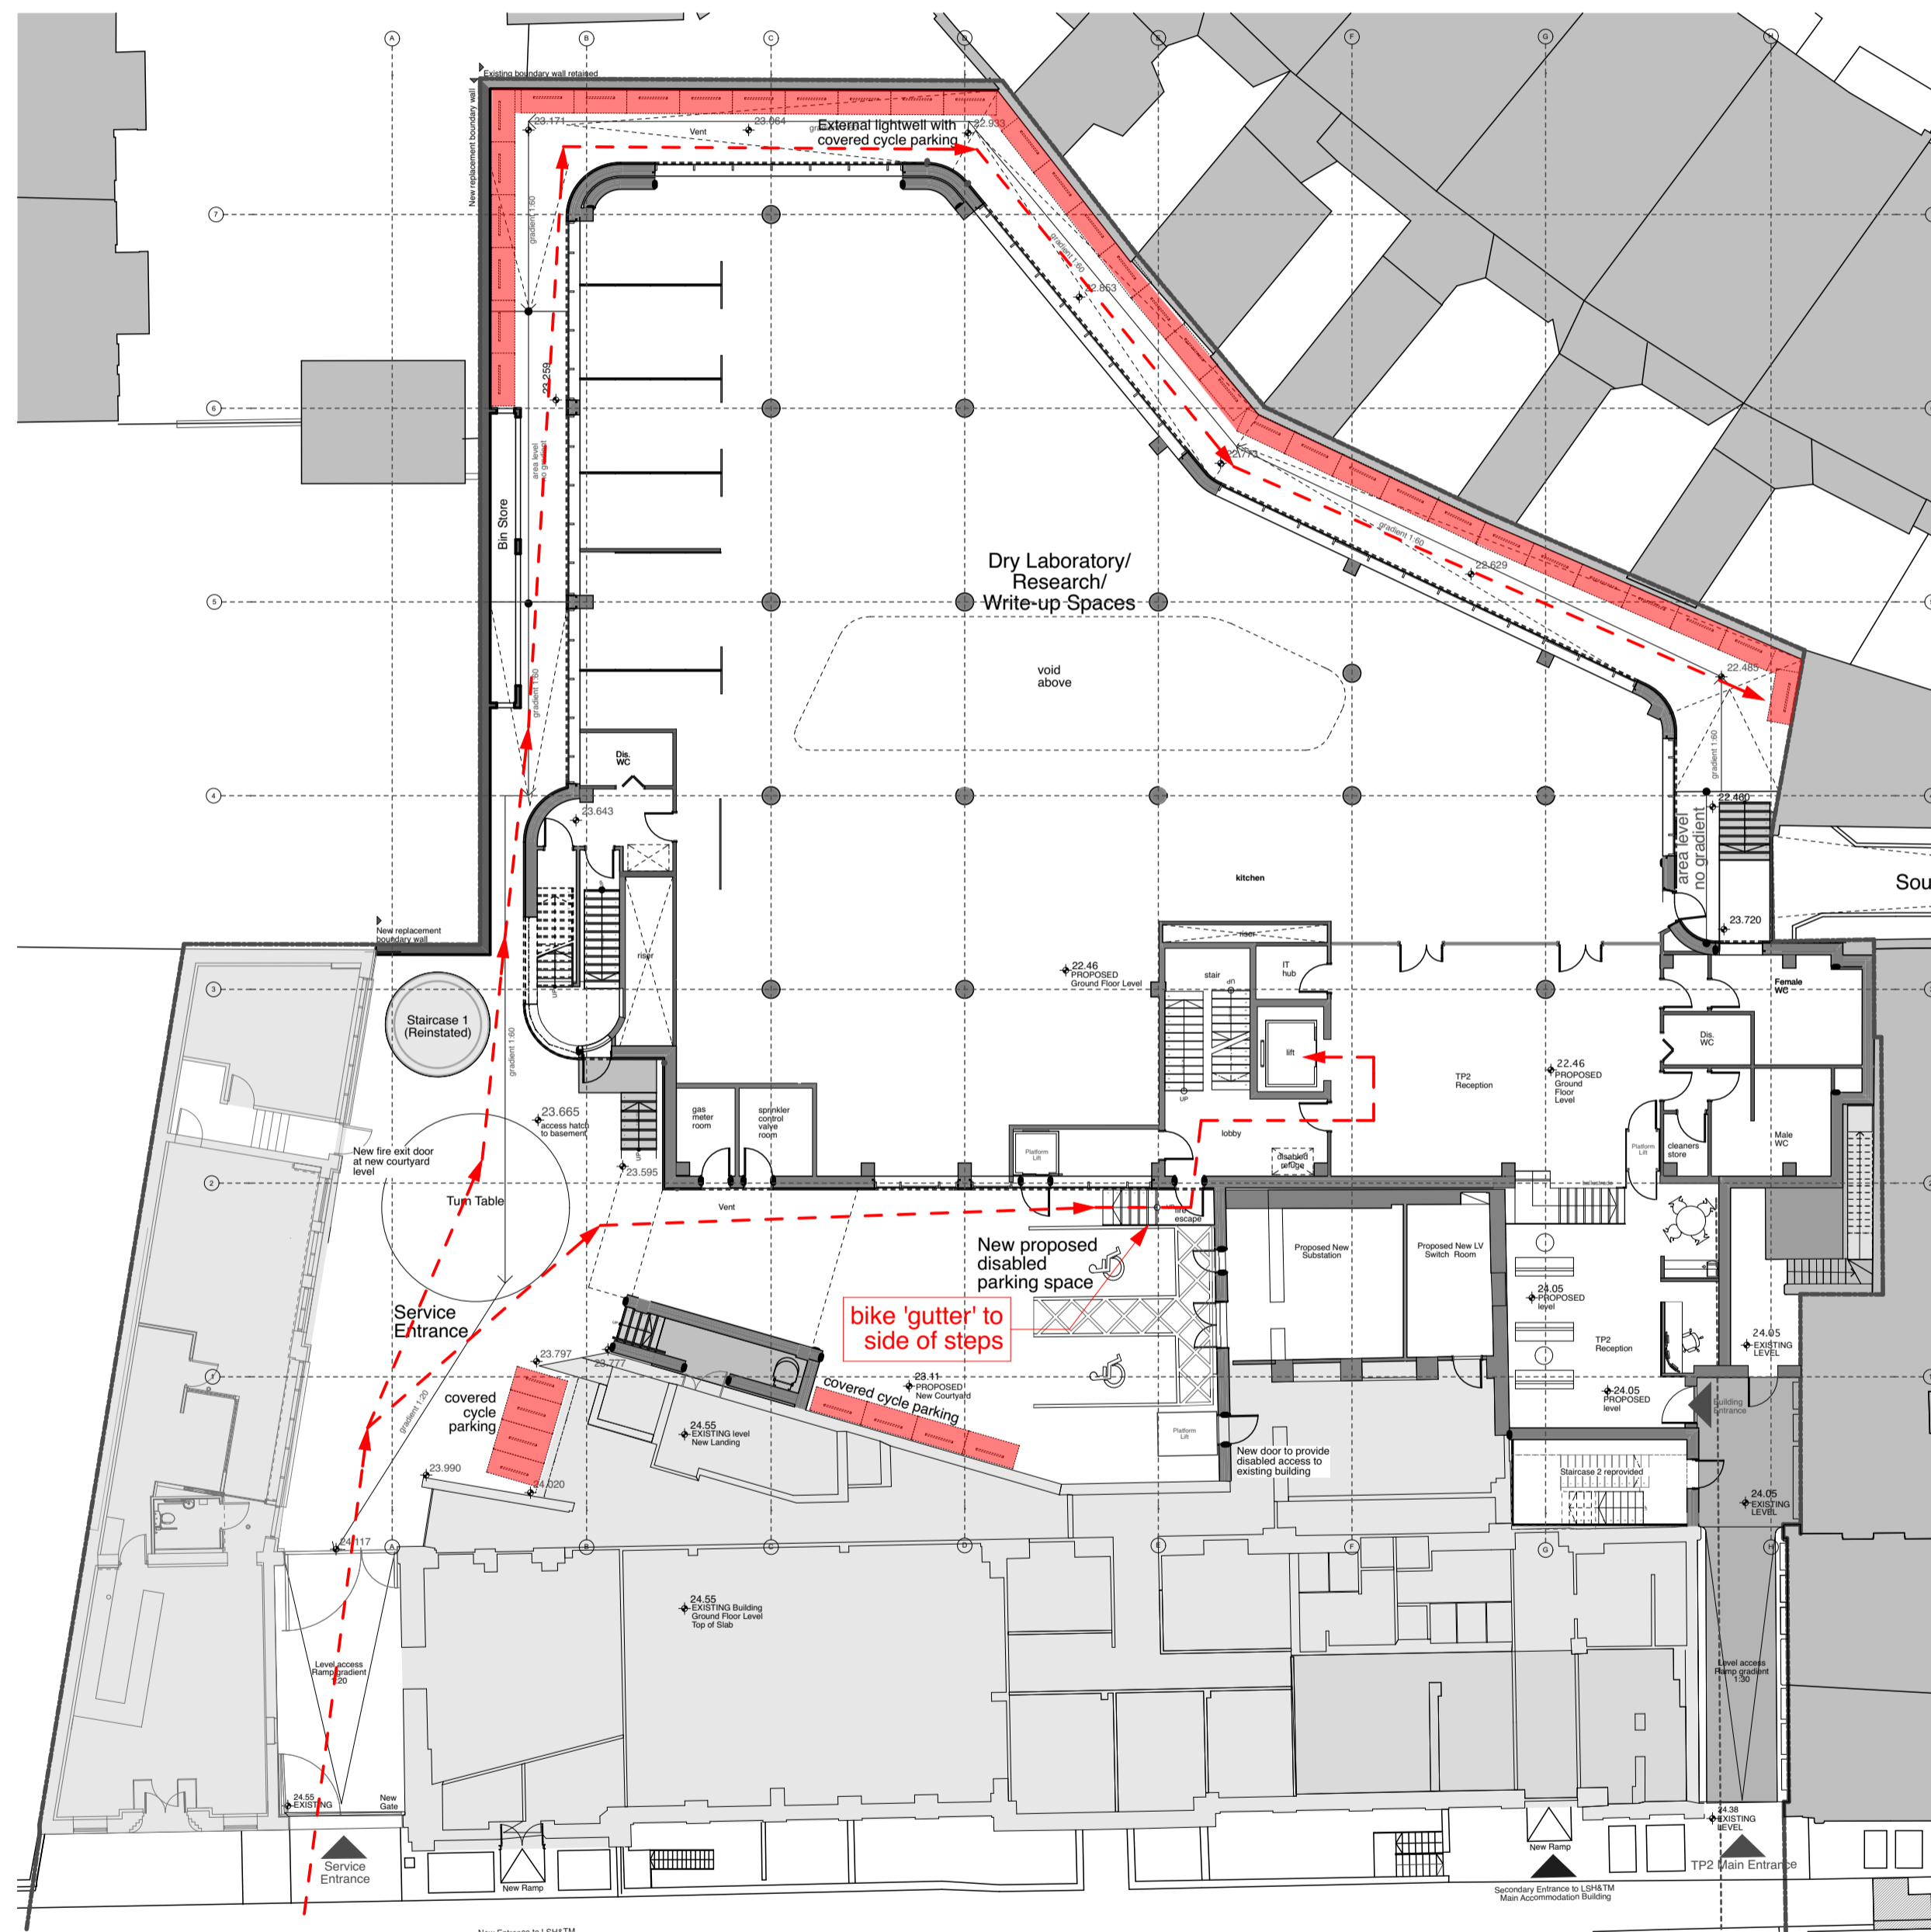

Legend

- Cycle racks
- Showers
- Locker Room
- Cycle access route

TP2 Cycle Storage Provision

Ground Floor

- 2 double sided 'Sheffield Hoop' racks: 4 cycles
- 40 single sided 'Sheffield Hoop' racks: 40 cycles

Basement

- 23 two tier 'Josta' type cycle racks: 46 cycles

Total Spaces: 90 cycles

Proposed Cycle Parking Provision - Ground Floor (1:200)

Proposed Cycle Parking Provision - Basement Floor (1:200)