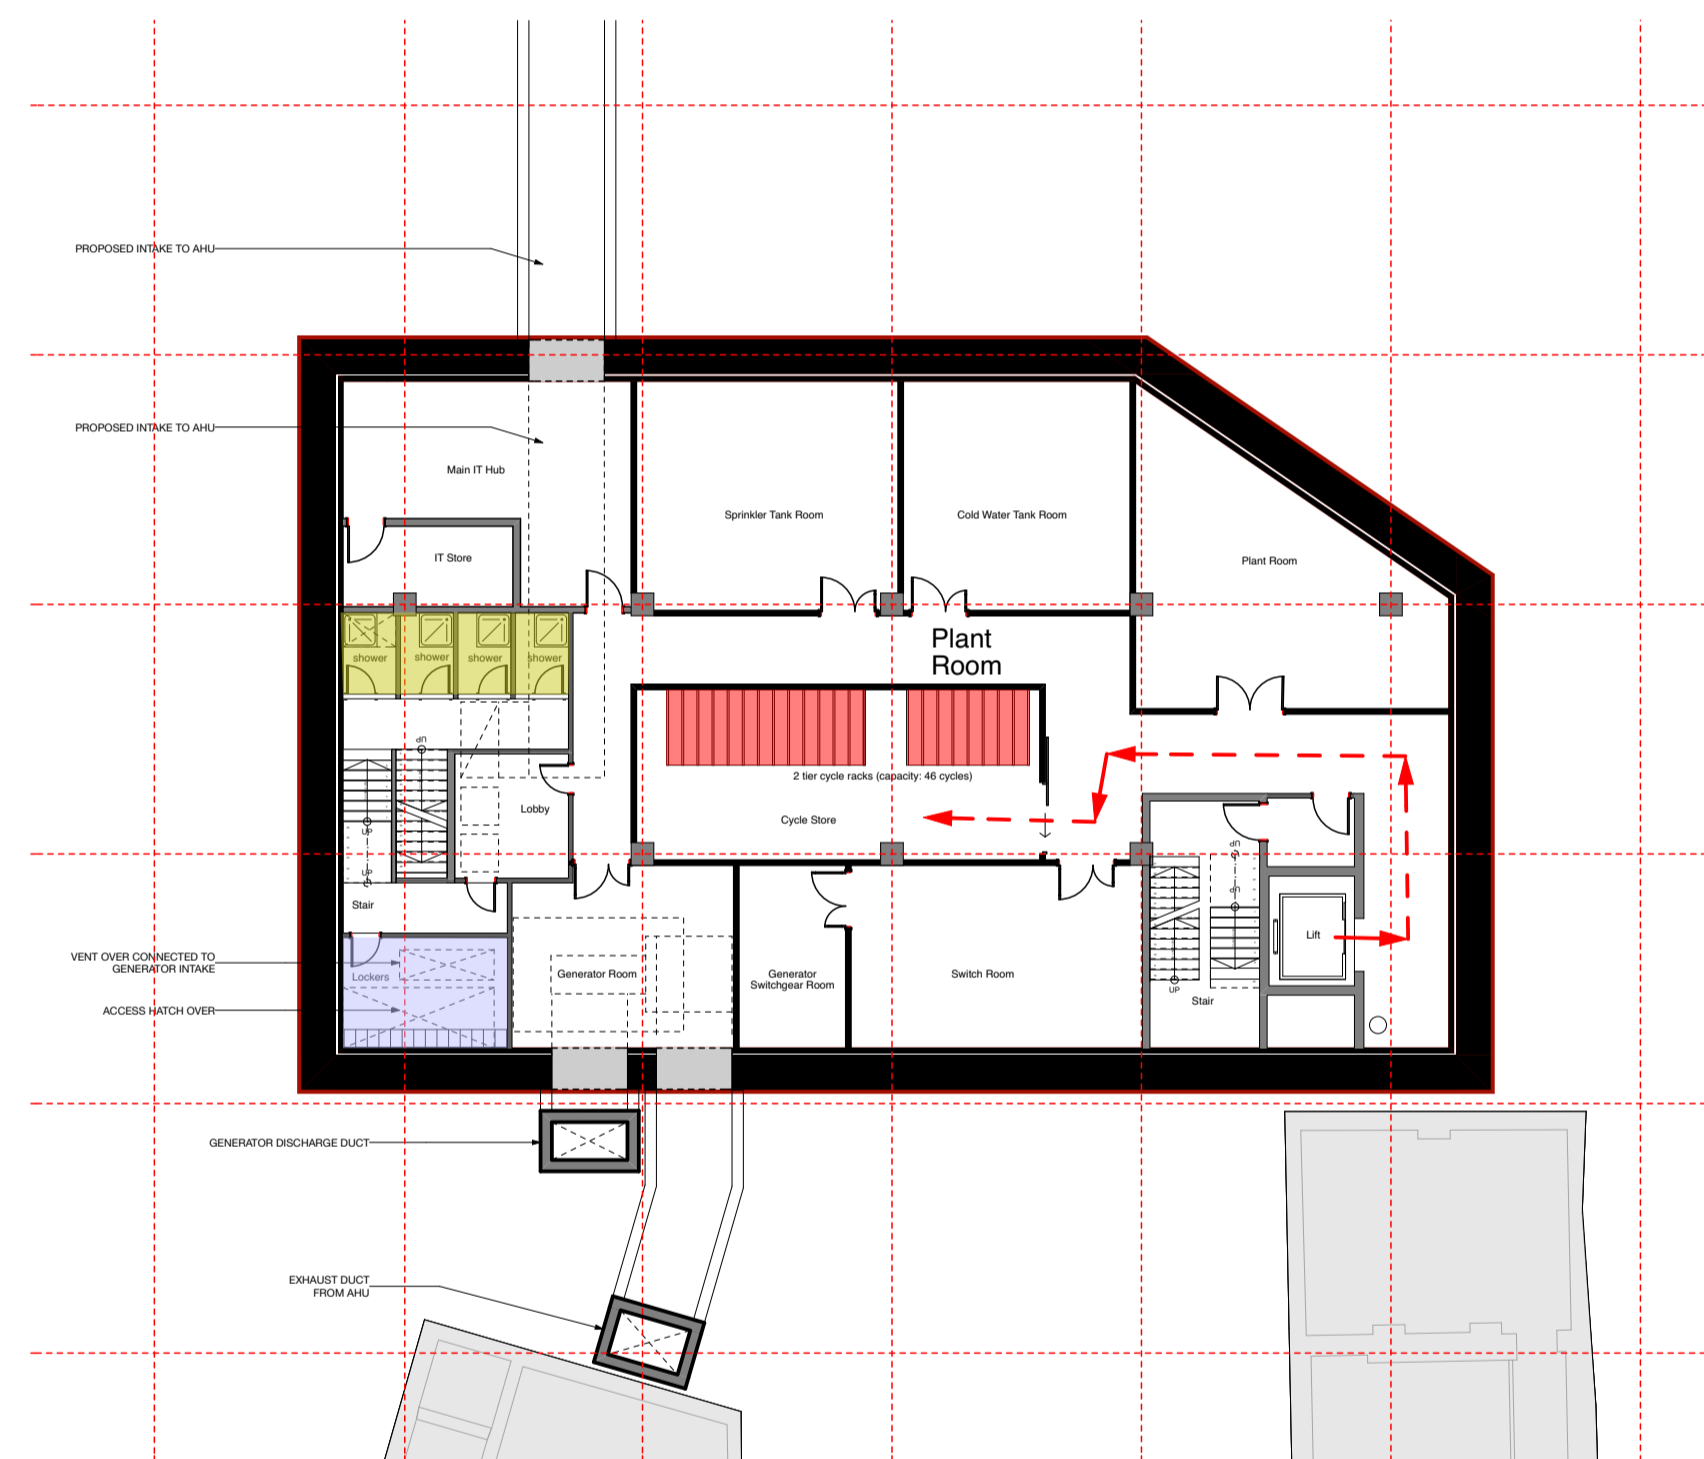

Legend

- Cycle racks
- Showers
- Locker Room
- Cycle access route

TP2 Cycle Storage Provision

Ground Floor

- 2 double sided 'Sheffield Hoop' racks: 4 cycles
- 40 single sided 'Sheffield Hoop' racks: 40 cycles

Basement

- 23 two tier 'Josta' type cycle racks: 46 cycles

Total Spaces: 90 cycles

Proposed Cycle Parking Provision - Ground Floor (1:200)

Proposed Cycle Parking Provision - Basement Floor (1:200)