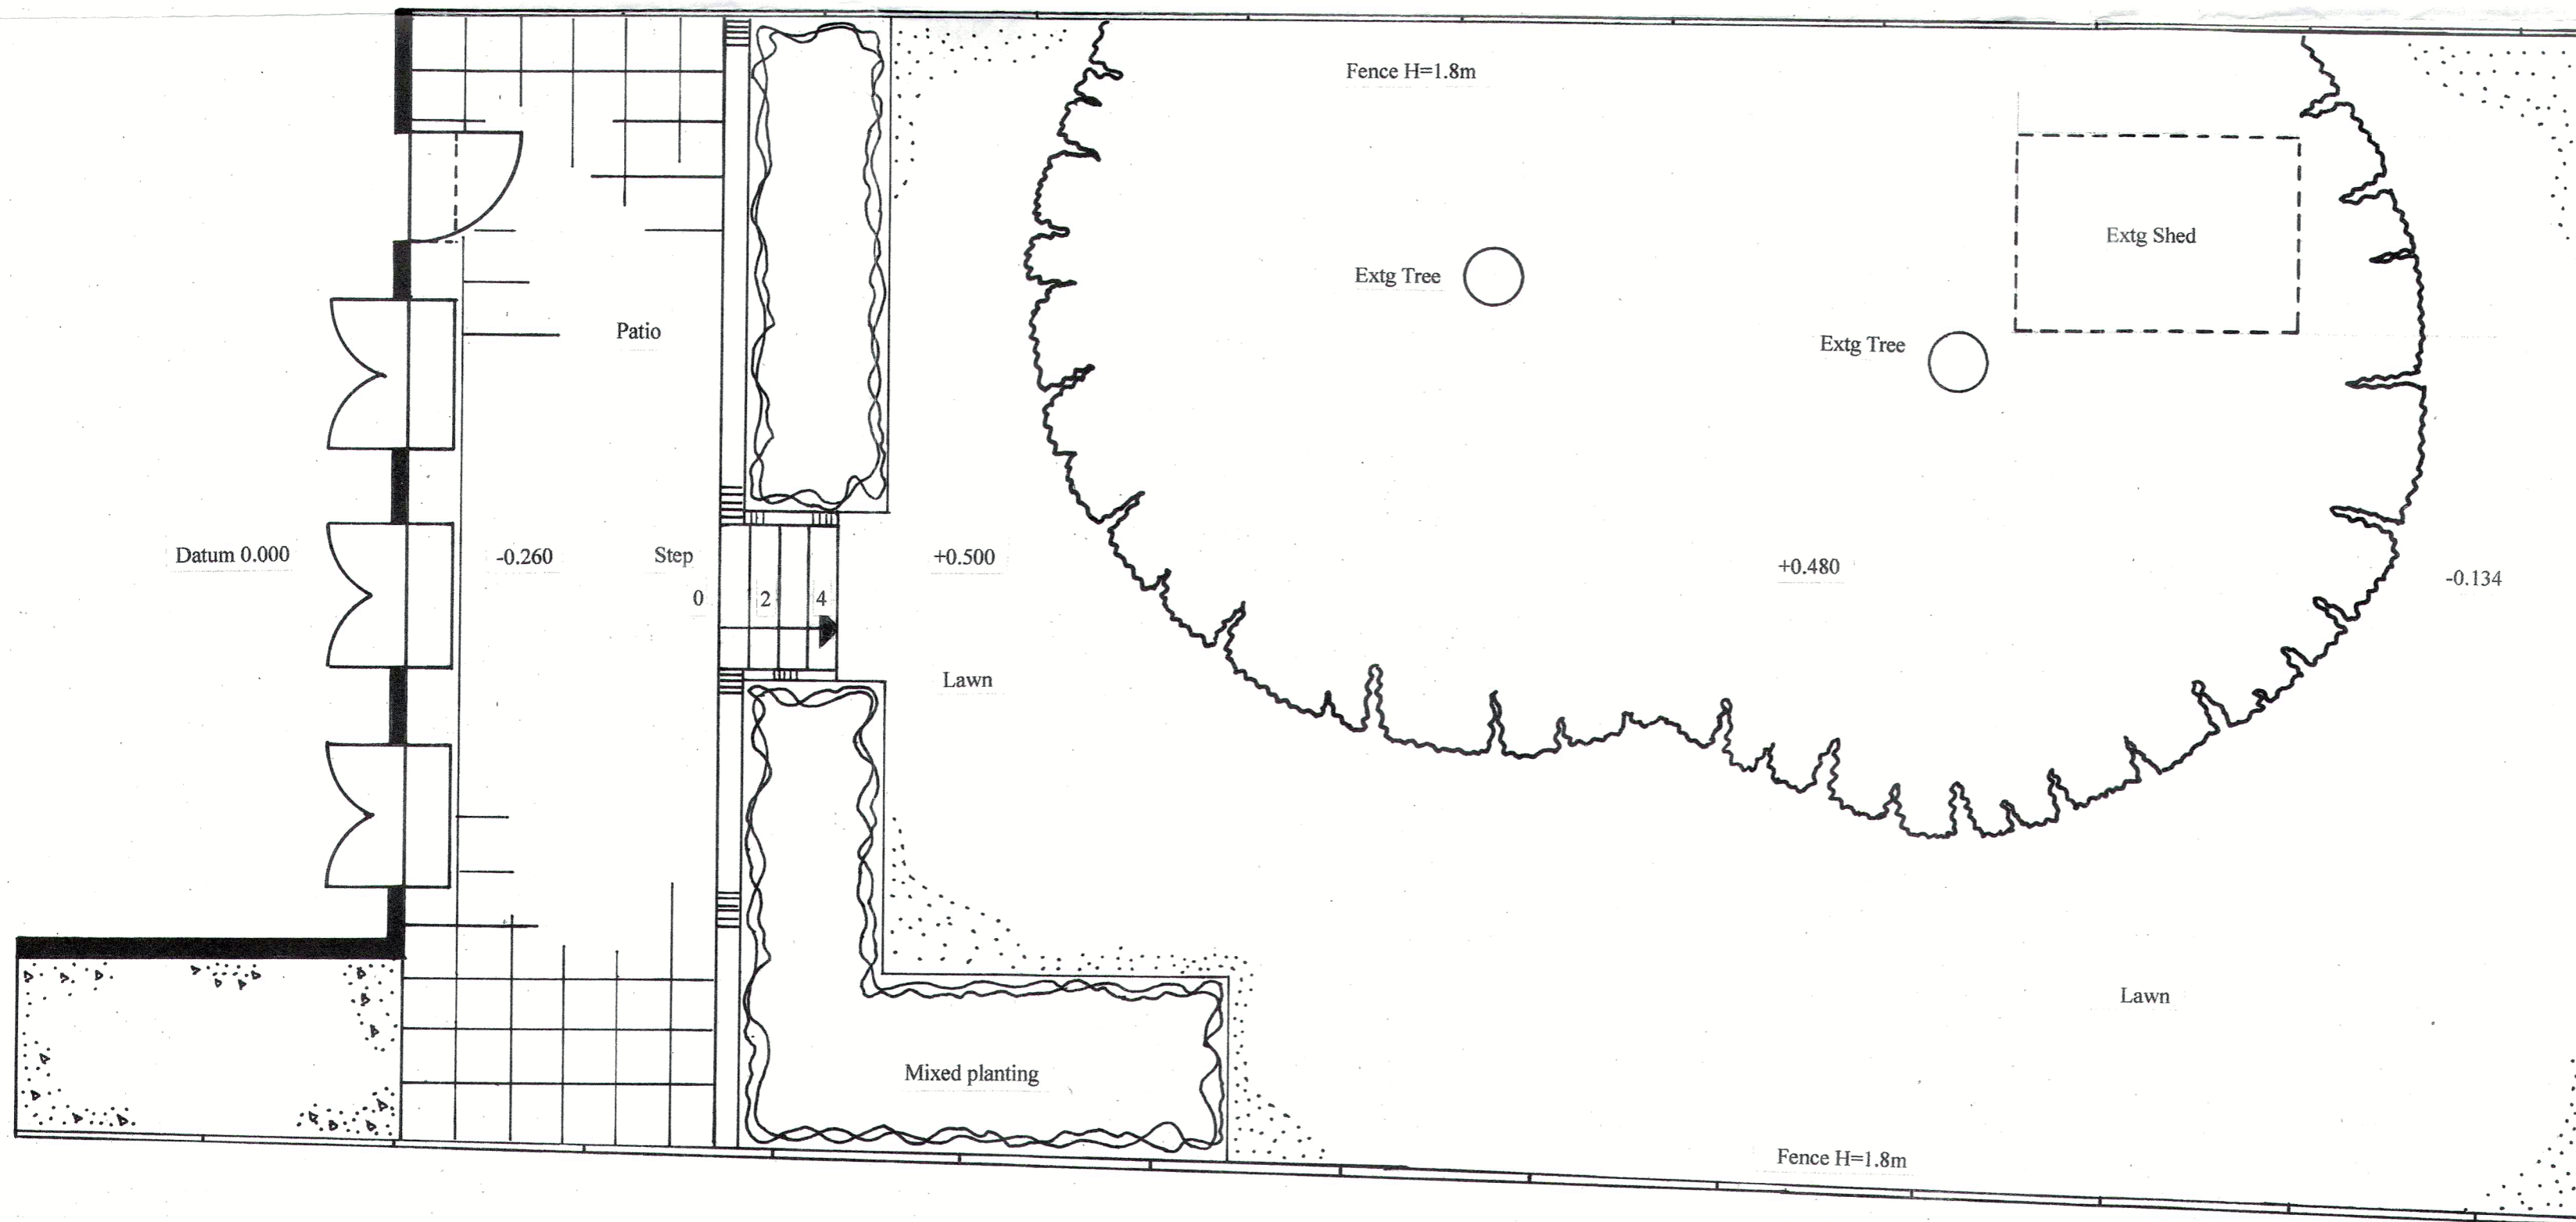

Garden Flat

Designer	TCM Garden Design Tessa Crichton-Miller Vlad Chirila tessacrichtonmiller@hotmail.com chirila_vlad@yahoo.com
Client's name	Miss Debbie Matlow 41 Nassington Rd NW3 2TY, London
Job title	Garden Flat
Drawing title	Presentation Plan – Extg Garden Plan
Drawing no.	51
Scale	1:50
Date	27/03/18
All dimensions to be checked on site and not scaled directly from this drawing	