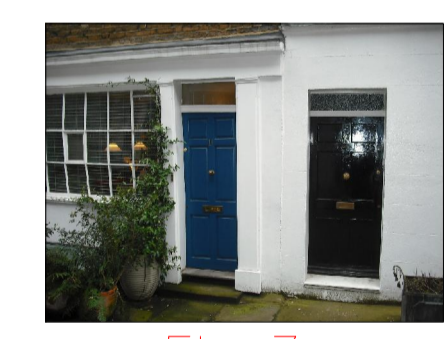

Fig 5

Fig 13

Fig 6

Fig 14

Fig 7

Fig 15

Fig 8

Block plan and images
 9 Colville Place, London, W1T 2BJ
 Proposed replacement windows
 Scales 1:100
 Date: April 2018
 Drawing Number: GP/01/18 Rev
 Imageon Designs Ltd
 La Cannerie, Morainville Jouveaux, Normandie, France, 27260
 Tel:0033 232412899 email: imageondesigns@live.co.uk