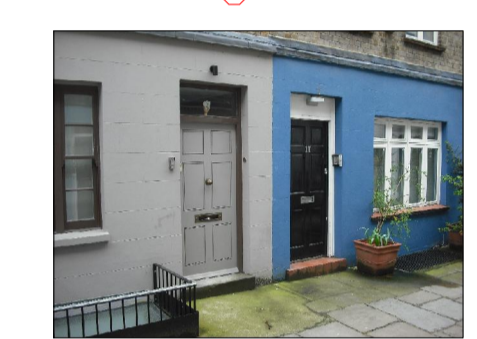

Fig 12

Block plan and images
9 Colville Place, London, W1T 2BJ
Proposed replacement windows
Scales 1:100
Date: April 2018
Drawing Number: GP/01/18 Rev
Imageon Designs Ltd
La Cannerie, Morainville Jouveaux, Normandie, France, 27260
Tel:0033 232412899 email: imageondesigns@live.co.uk