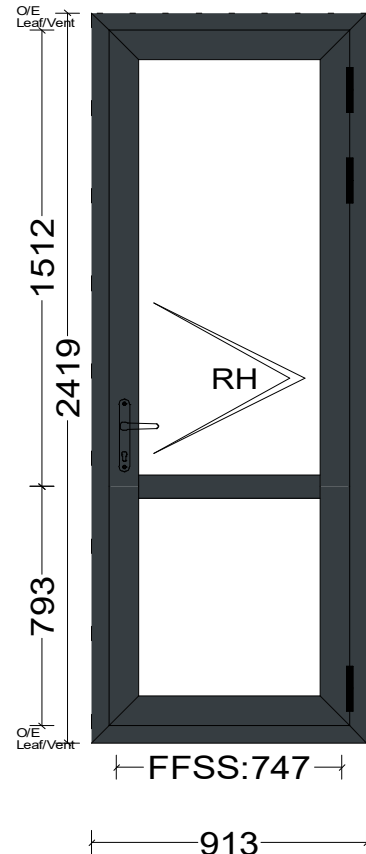

Position Drawing Outside

Scale: 1 : 50

Person in Charge: Administrator

Page: 1

Date: 19/04/2018

Time: 01:53 pm

Job: **Padro Shopfronts**

Pos: 001

Qty: 1 Scale 1:50

Painted 7016 M

Pos: 001.2

Qty: 1

Painted 7016

Pos: 001.4

Qty: 1

Painted 7016

Quantity of Positions: 3