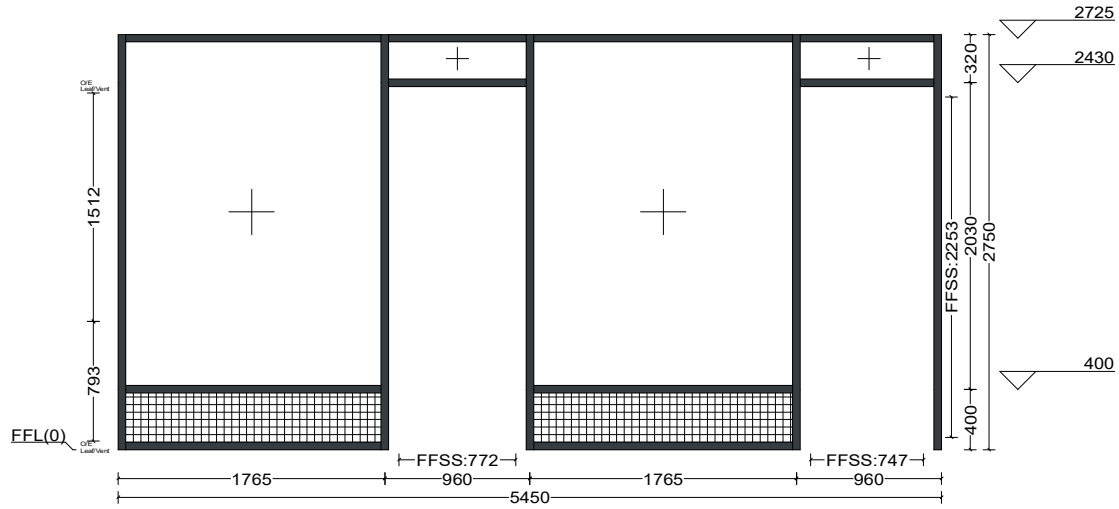

Position Drawing Outside

Scale: 1 : 50

Person in Charge: Administrator

Page: 1

Date: 19/04/2018

Time: 01:53 pm

Job: **Padro Shopfronts**

Pos: 001

Qty: 1 Scale 1:50

Painted 7016 M

Pos: 001.2

Qty: 1

Painted 7016

Pos: 001.4

Qty: 1

Painted 7016

Quantity of Positions: 3