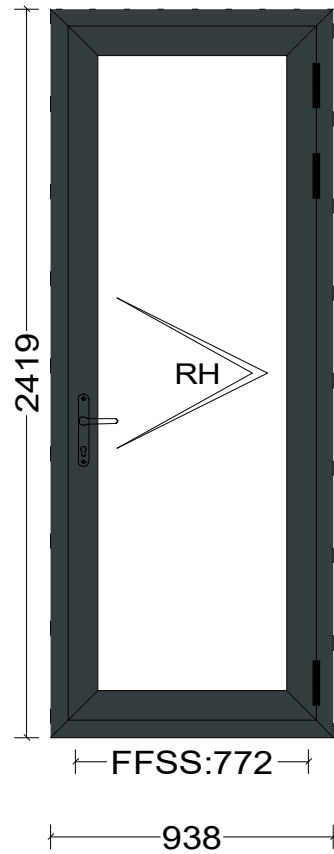

Position Drawing Outside

Scale: 1 : 50

Person in Charge: Administrator

Page: 1

Date: 19/04/2018

Time: 01:53 pm

Job: **Padro Shopfronts**

Pos: 001

Qty: 1 Scale 1:50

Painted 7016 M

Pos: 001.2

Qty: 1

Painted 7016

Pos: 001.4

Qty: 1

Painted 7016

Quantity of Positions: 3