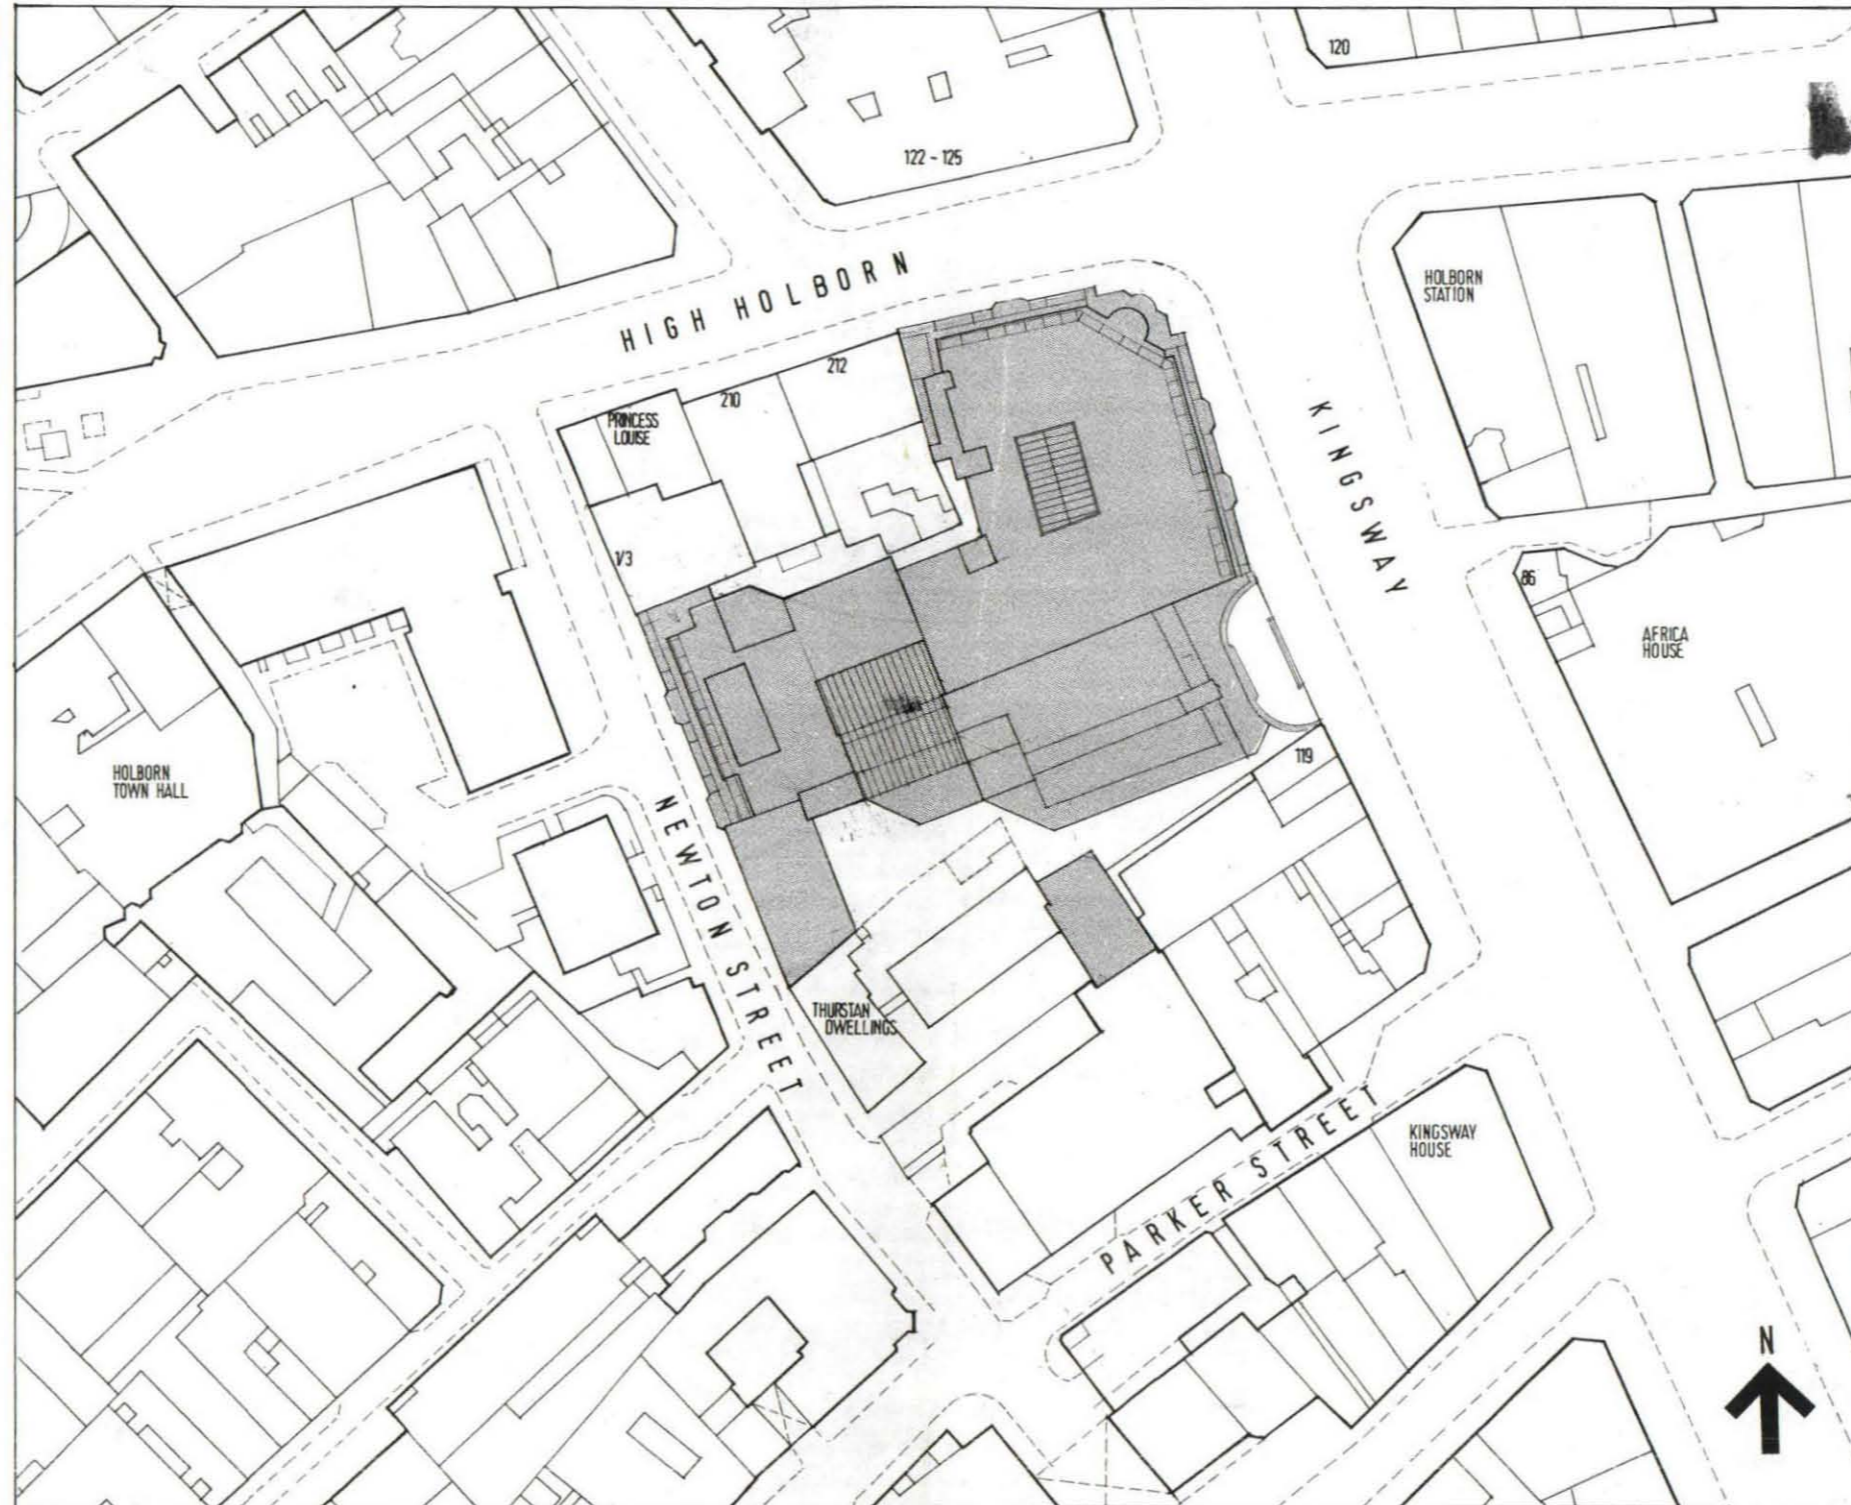

9570392

9502104

9566-32

SITE PLAN EXISTING 1:1250

BLOCK PLAN 1:500

LONDON BOROUGH OF CAMDEN  
 TOWN AND COUNTRY PLANNING ACTS  
 - 2 MAY 1996  
 PLANS APPROVED  
 ON BEHALF OF THE COUNCIL

**AVIATION HOUSE, WC2**  
 Site/Block Plan 1250,1:500  
 Sheppard Robson Architects 1193/P001(J)  
 77 Parkway, NW1