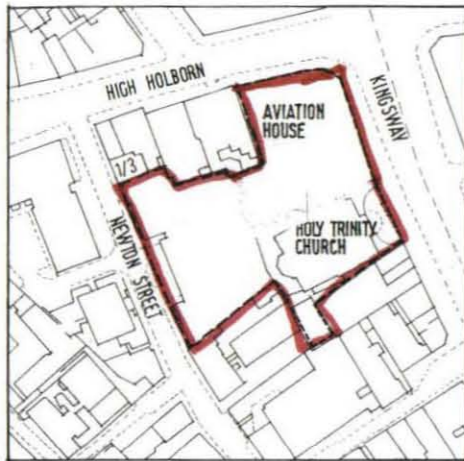

9570392

9502104

9566-32

SITE PLAN EXISTING 1:1250

BLOCK PLAN 1:500

LONDON BOROUGH OF CAMDEN  
 TOWN AND COUNTRY PLANNING ACTS  
 - 2 MAY 1996  
 PLANS APPROVED  
 ON BEHALF OF THE COUNCIL

**AVIATION HOUSE, WC2**  
 Site/Block Plan 1250,1:500  
 Sheppard Robson Architects 1193/P001(J)  
 77 Parkway, NW1