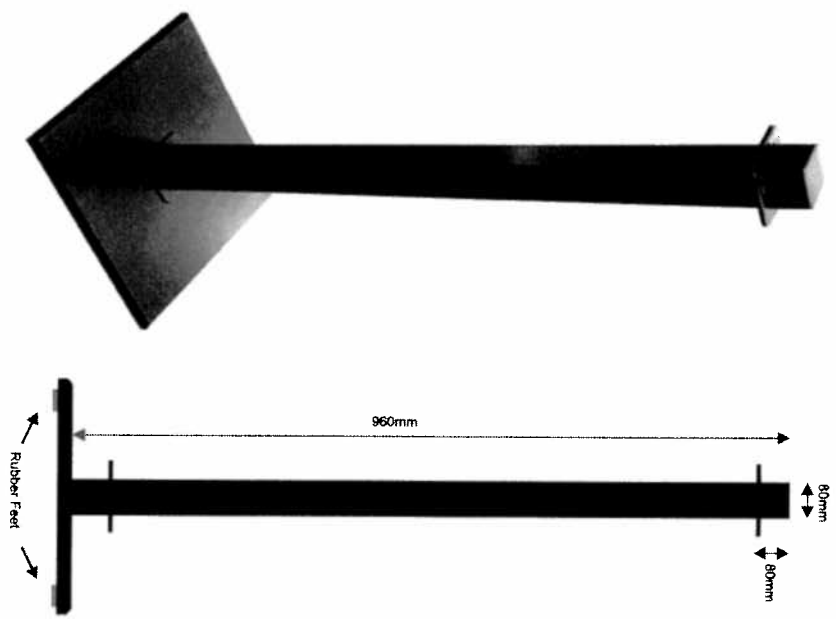

Banner

Description:
Outdoor fabric seating banner with applied vinyl lettering and black powder coated metal posts. Various sizes

Chair

Description:
87x40x42cm powder coated aluminum chair with black and white rattan for seating and backs

Table

Description:
72x60cm high density woodchips with resin with black composite top with brass ring, table legs powder coated die cast aluminum

1M BANNER

Café Barrier 1m

Shade Zone

Alfresco Specialists
www.s-zone.co.uk - 01492 481050