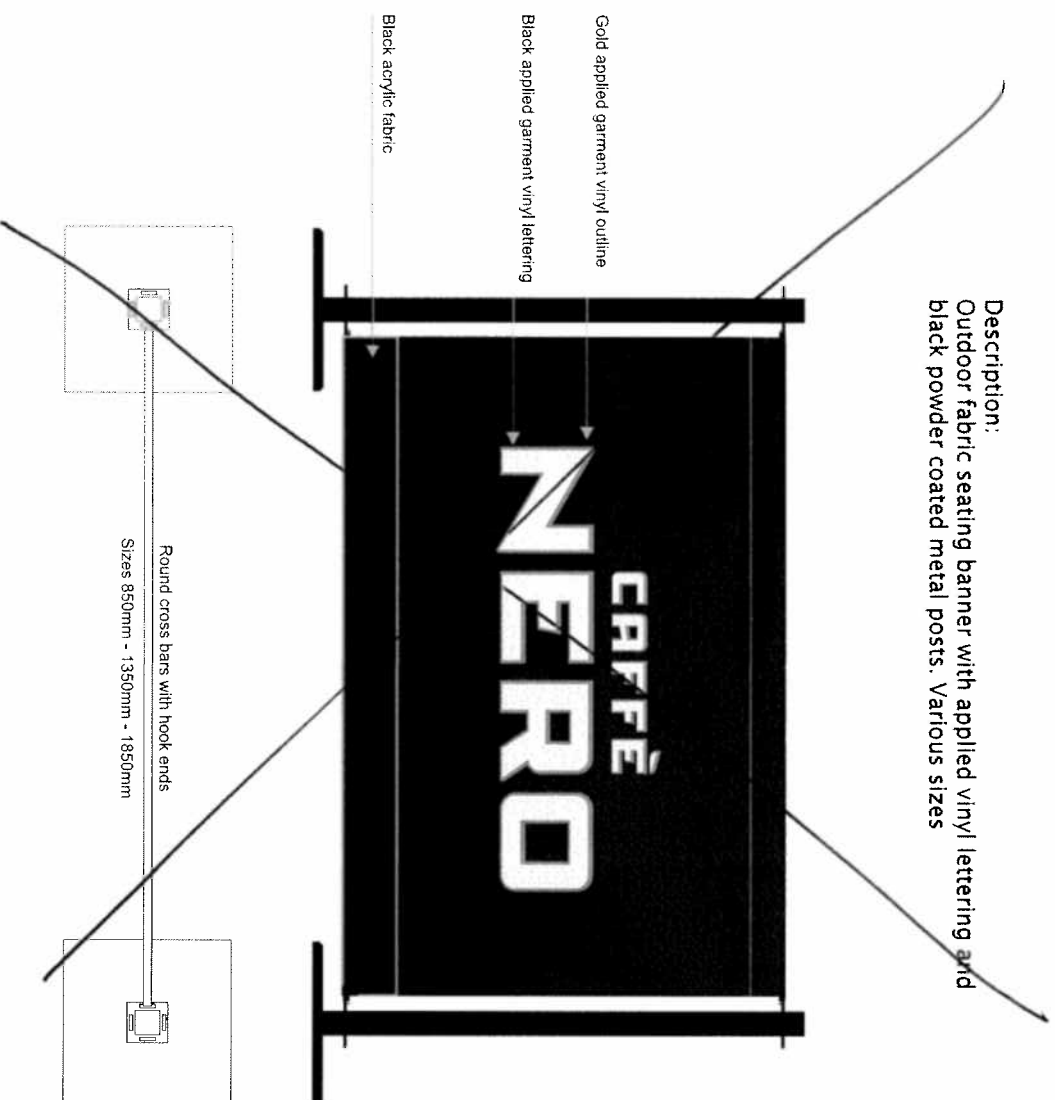

Banner

Description:
Outdoor fabric seating banner with applied vinyl lettering and black powder coated metal posts. Various sizes

Chair

Description:
87x40x42cm powder coated aluminum chair with black and white rattan for seating and backs

Table

Description:
72x60cm high density woodchips with resin with black composite top with brass ring, table legs powder coated die cast aluminum

1M BANNER

Café Barrier 1m

Shade Zone

Alfresco Specialists
www.s-zone.co.uk - 01492 481050