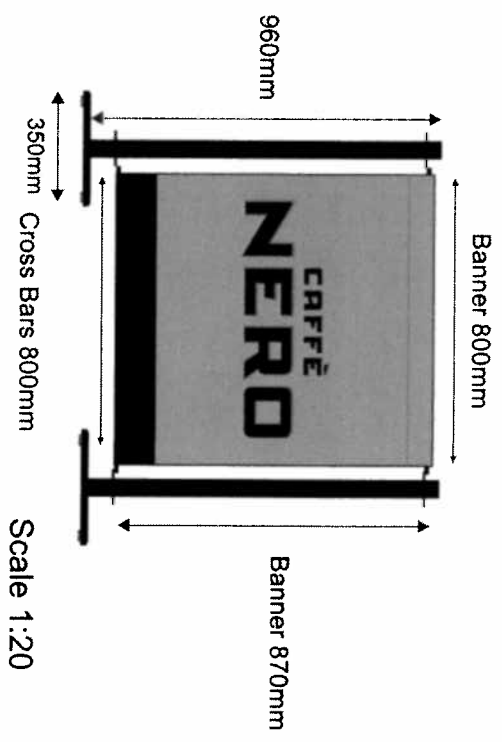

Banner

Description:
Outdoor fabric seating banner with applied vinyl lettering and black powder coated metal posts. Various sizes

Chair

Description:
87x40x42cm powder coated aluminum chair with black and white rattan for seating and backs

Table

Description:
72x60cm high density woodchips with resin with black composite top with brass ring, table legs powder coated die cast aluminum

1M BANNER

Café Barrier 1m

Shade Zone

Alfresco Specialists
www.s-zone.co.uk - 01492 481050