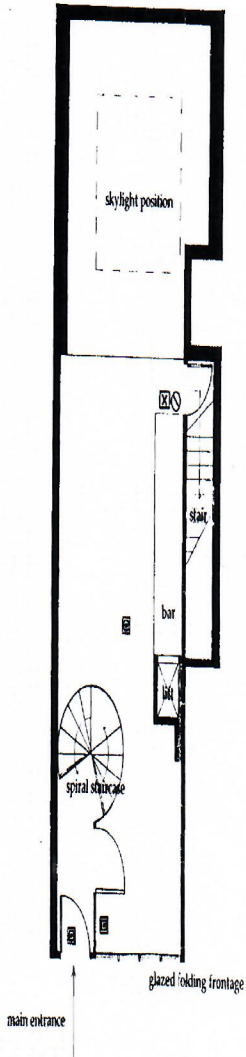

KEY TO SYMBOLS	
	emergency lighting
	fire extinguishers
	- carbon dioxide base
	fire extinguishers
	- foam base
	fire blanket

client	Mr Mehrdad Narengian		
project	148 Regents Park Road (NW1 8XN)		
title	FIRST, GROUND AND BASEMENT FLOOR PLANS		
scale	1:100	date	14.03.2005
		drawn	AK
		abigail kendler Arch (Hons) 23a Dollis Avenue London N3 1DA 07955 912 746	

First Floor  
(Restaurant Seating and Bar)

Ground Floor  
(Main Entrance and Restaurant Seating)

Basement  
(Kitchen and WC's)