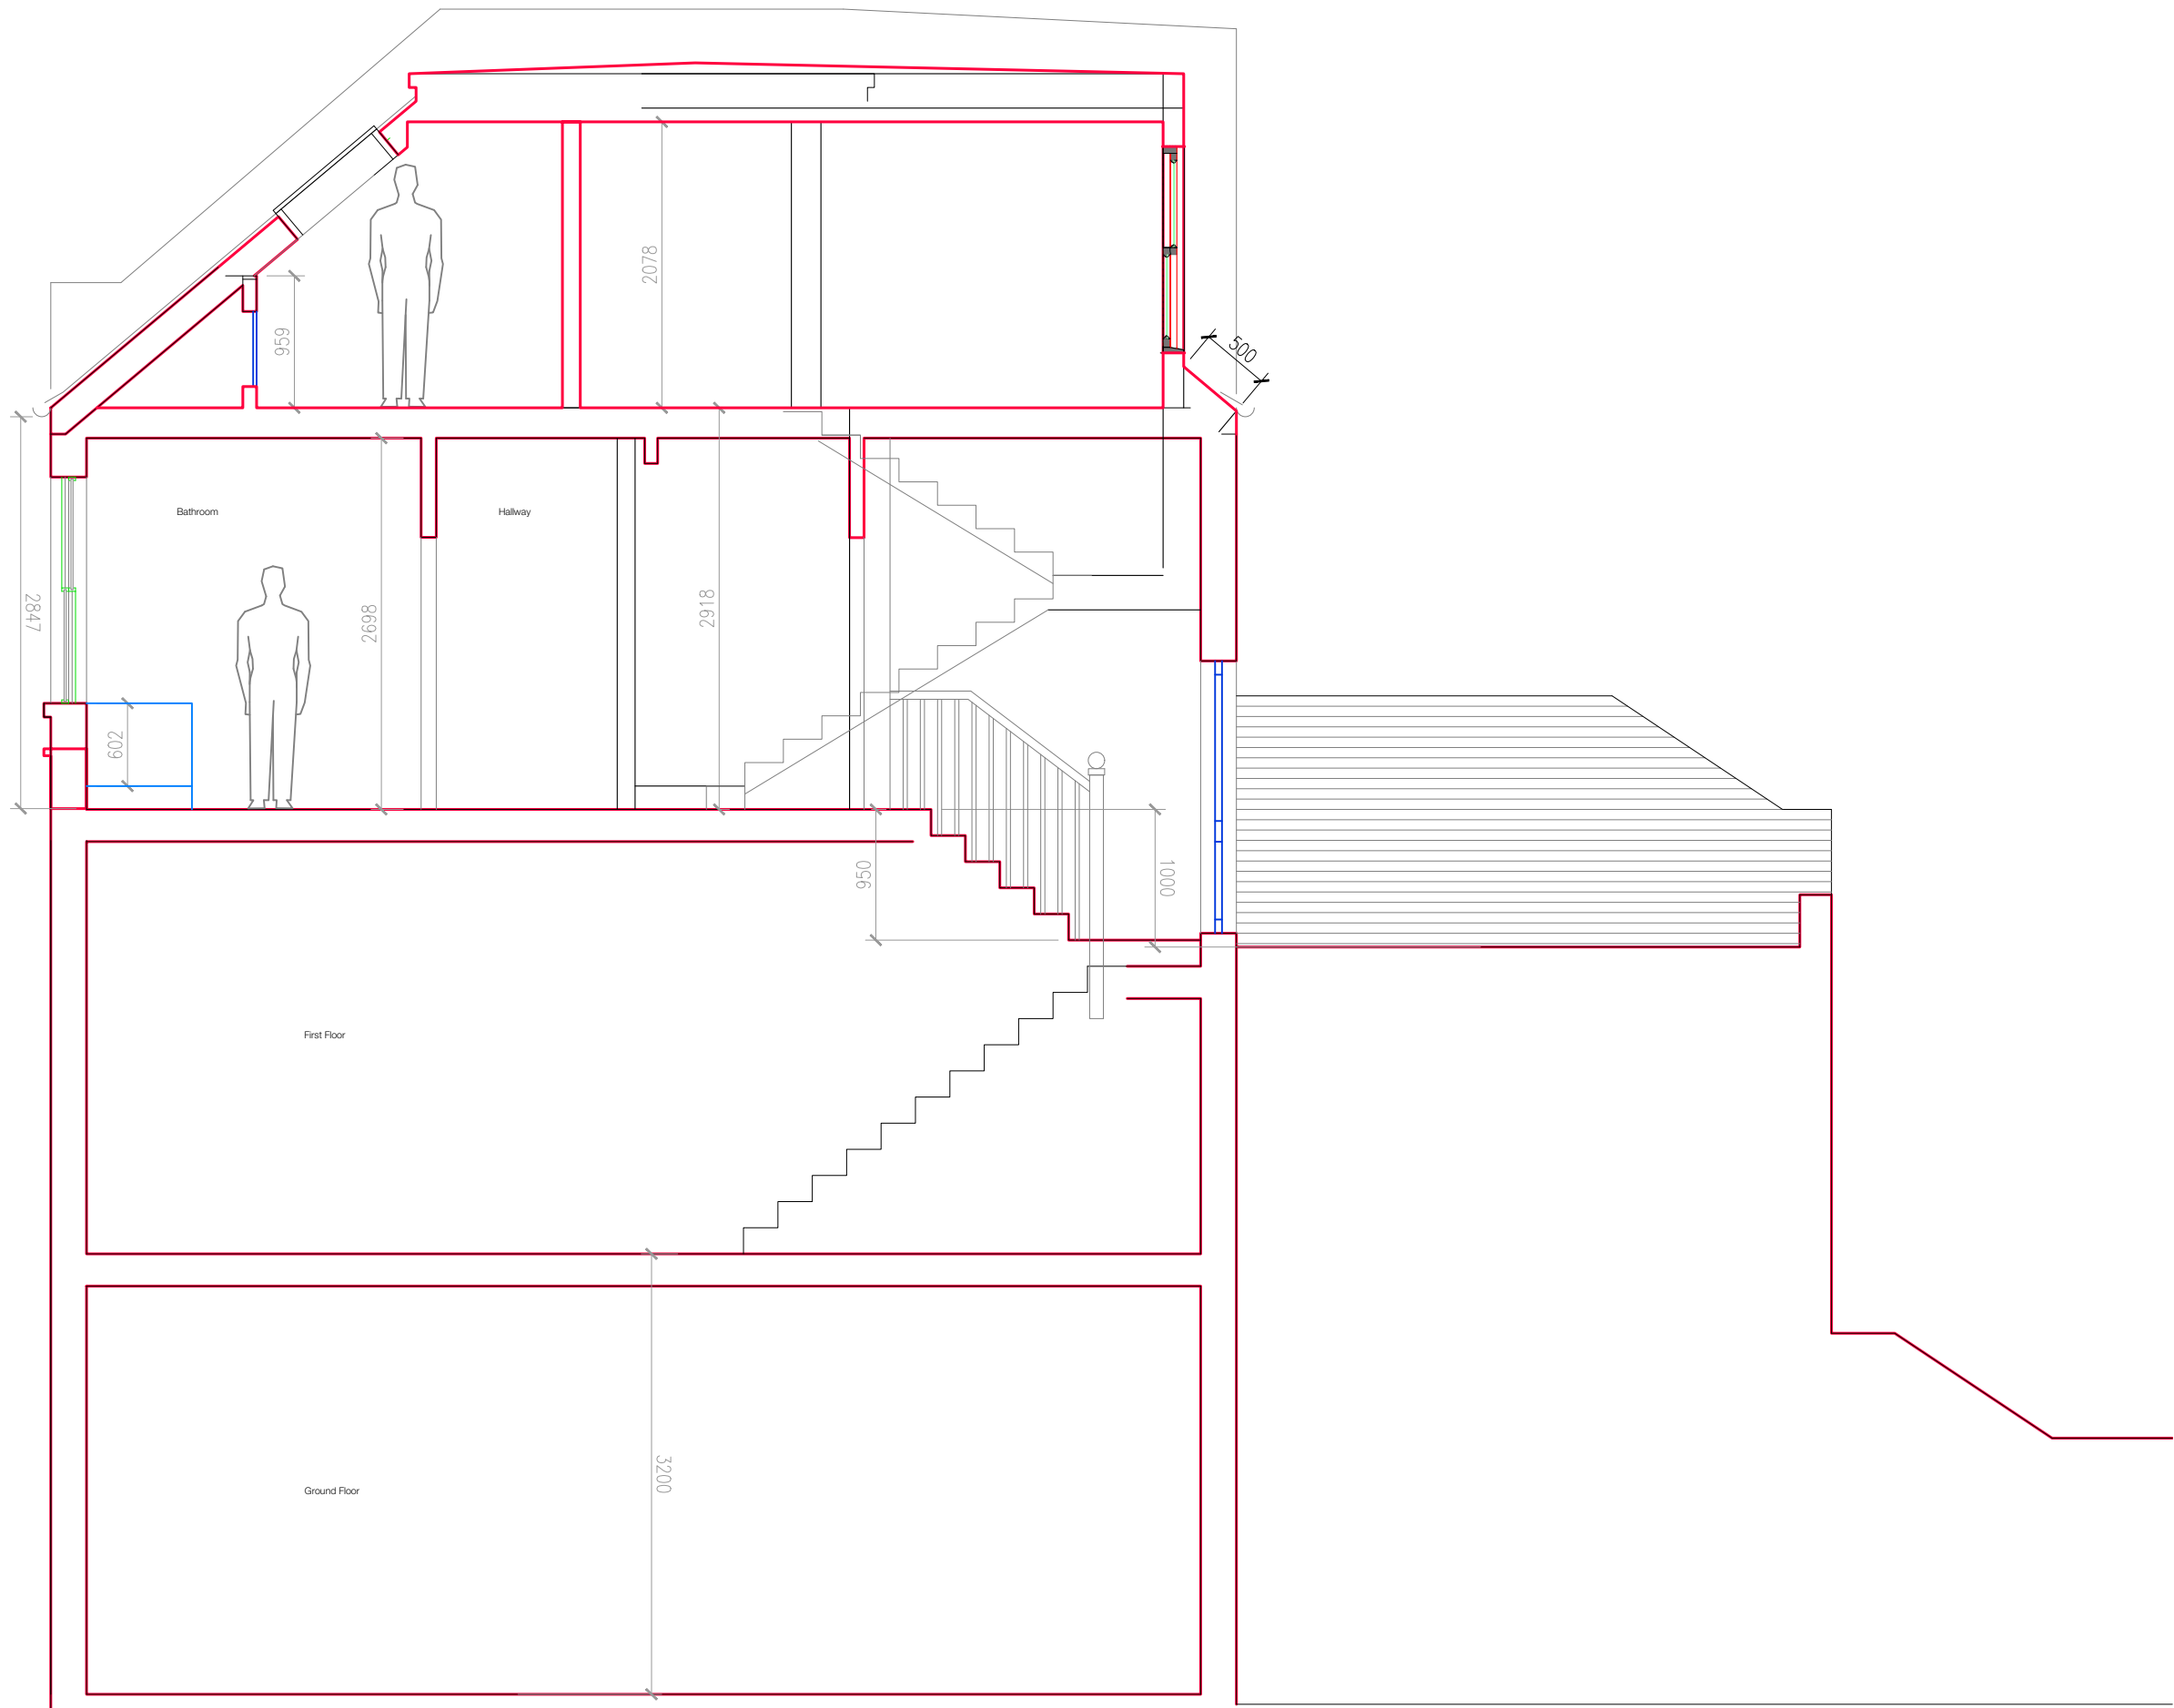

dimensions to be checked on site before construction

vertical slate tiles to rear dormer wall

new timber box sash windows
bottom sash fixed closed

rear dormer wall set back from eaves 50cm

FELIXDB

12 Chichester Road
London NW6 5QN

t. 07966264656

felix@felixdb.co.uk

drawing no.	FDB-56GA-A305
title:	PROPOSED REAR ELEVATION
project:	56C GASCONY AVENUE NW6 4NA
date:	10/05/2018 17:22:55
revision no.	F.P
drawn by:	
scale:	1:50@A3

dimensions to be checked on site before construction

dimensions to be checked on site before construction