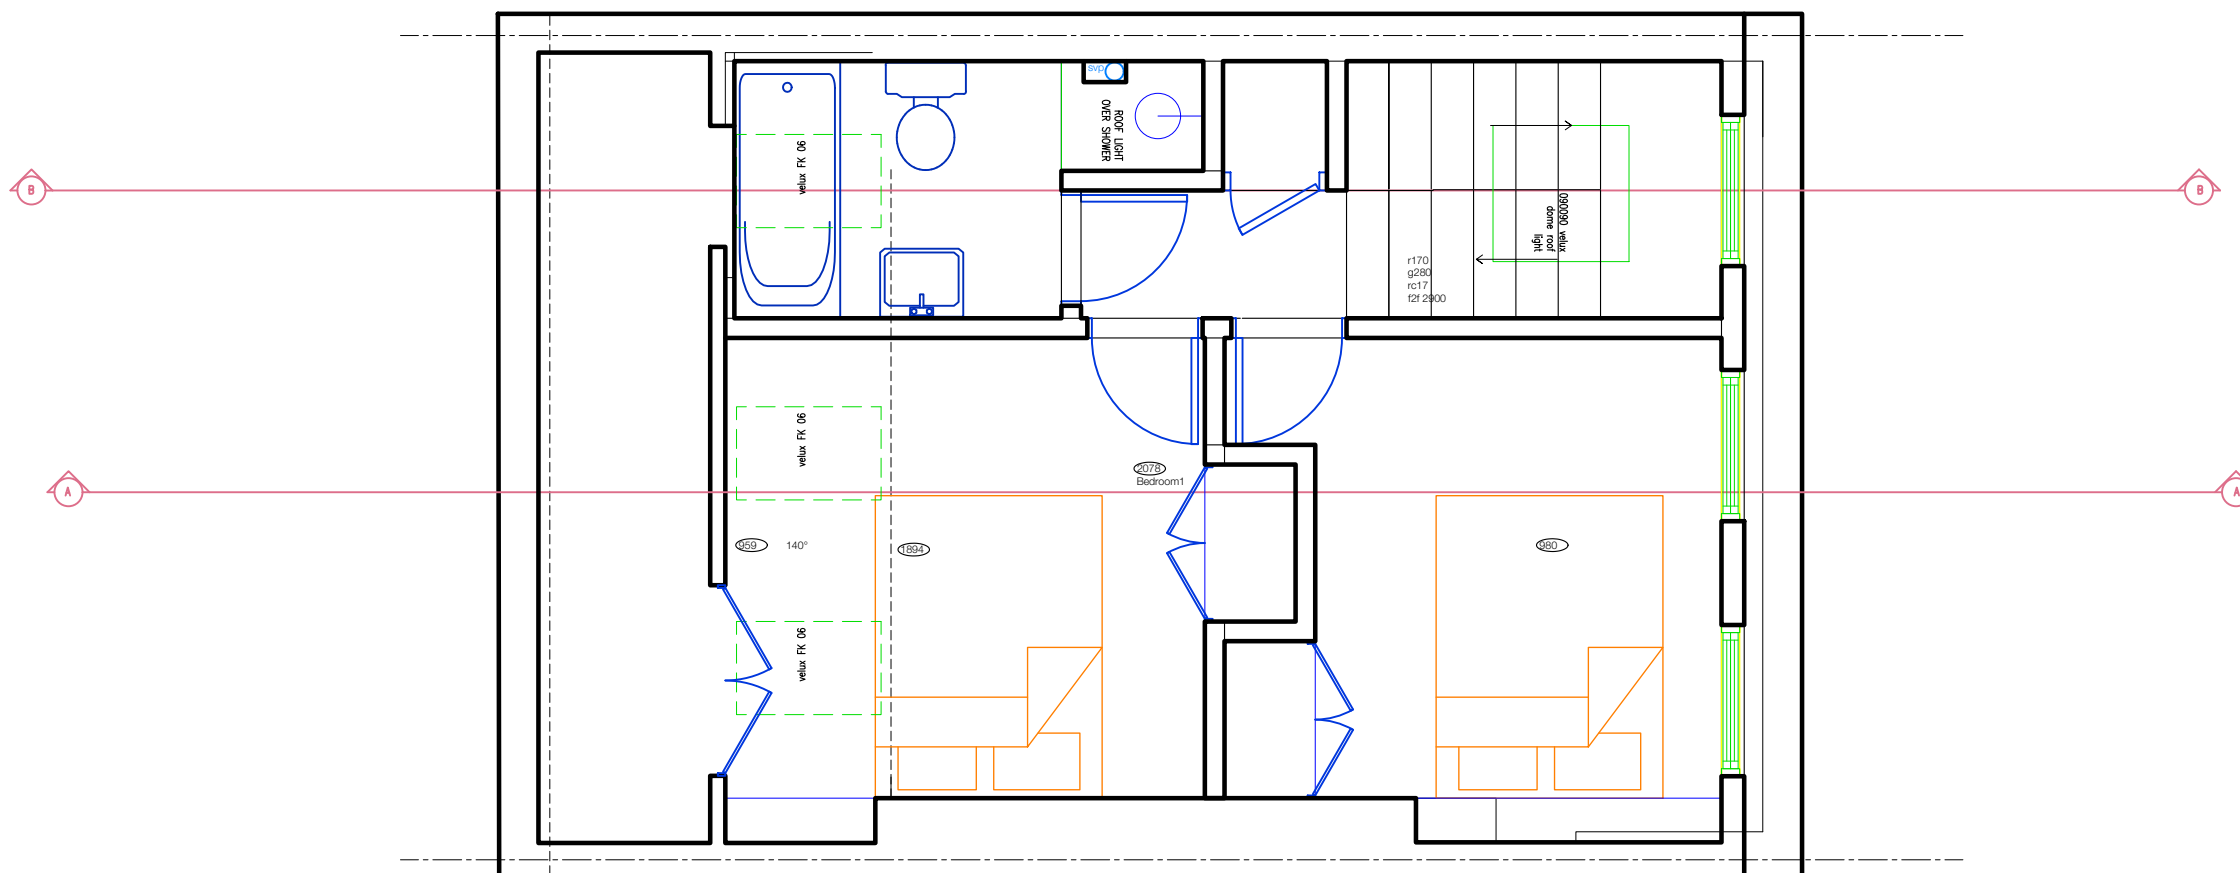

FELIXDB

12 Chichester Road
London NW6 5QN

t. 07966264656

felix@felixdb.co.uk

drawing no.	FDB-56GA-A204
title:	PROPOSED 2ND FLOOR
project:	56C GASCONY AVENUE NW6 4NA
date:	10/05/2018 17:22:39
revision no.	F.P
drawn by:	
scale:	1:50@A3

dimensions to be checked on site before construction

FELIXDB

12 Chichester Road
London NW6 5QN

t. 07966264656

felix@felixdb.co.uk

drawing no.	FDB-56GA-A205
title:	PROPOSED 3RD FLOOR
project:	56C GASCONY AVENUE NW6 4NA
date:	10/05/2018 17:22:43
revision no.	F.P
drawn by:	
scale:	1:50@A3

dimensions to be checked on site before construction

vertical slate tiles to rear dormer wall

new timber box sash windows
bottom sash fixed closed

rear dormer wall set back from eaves 50cm

FELIXDB

12 Chichester Road
London NW6 5QN

dimensions to be checked on site before construction