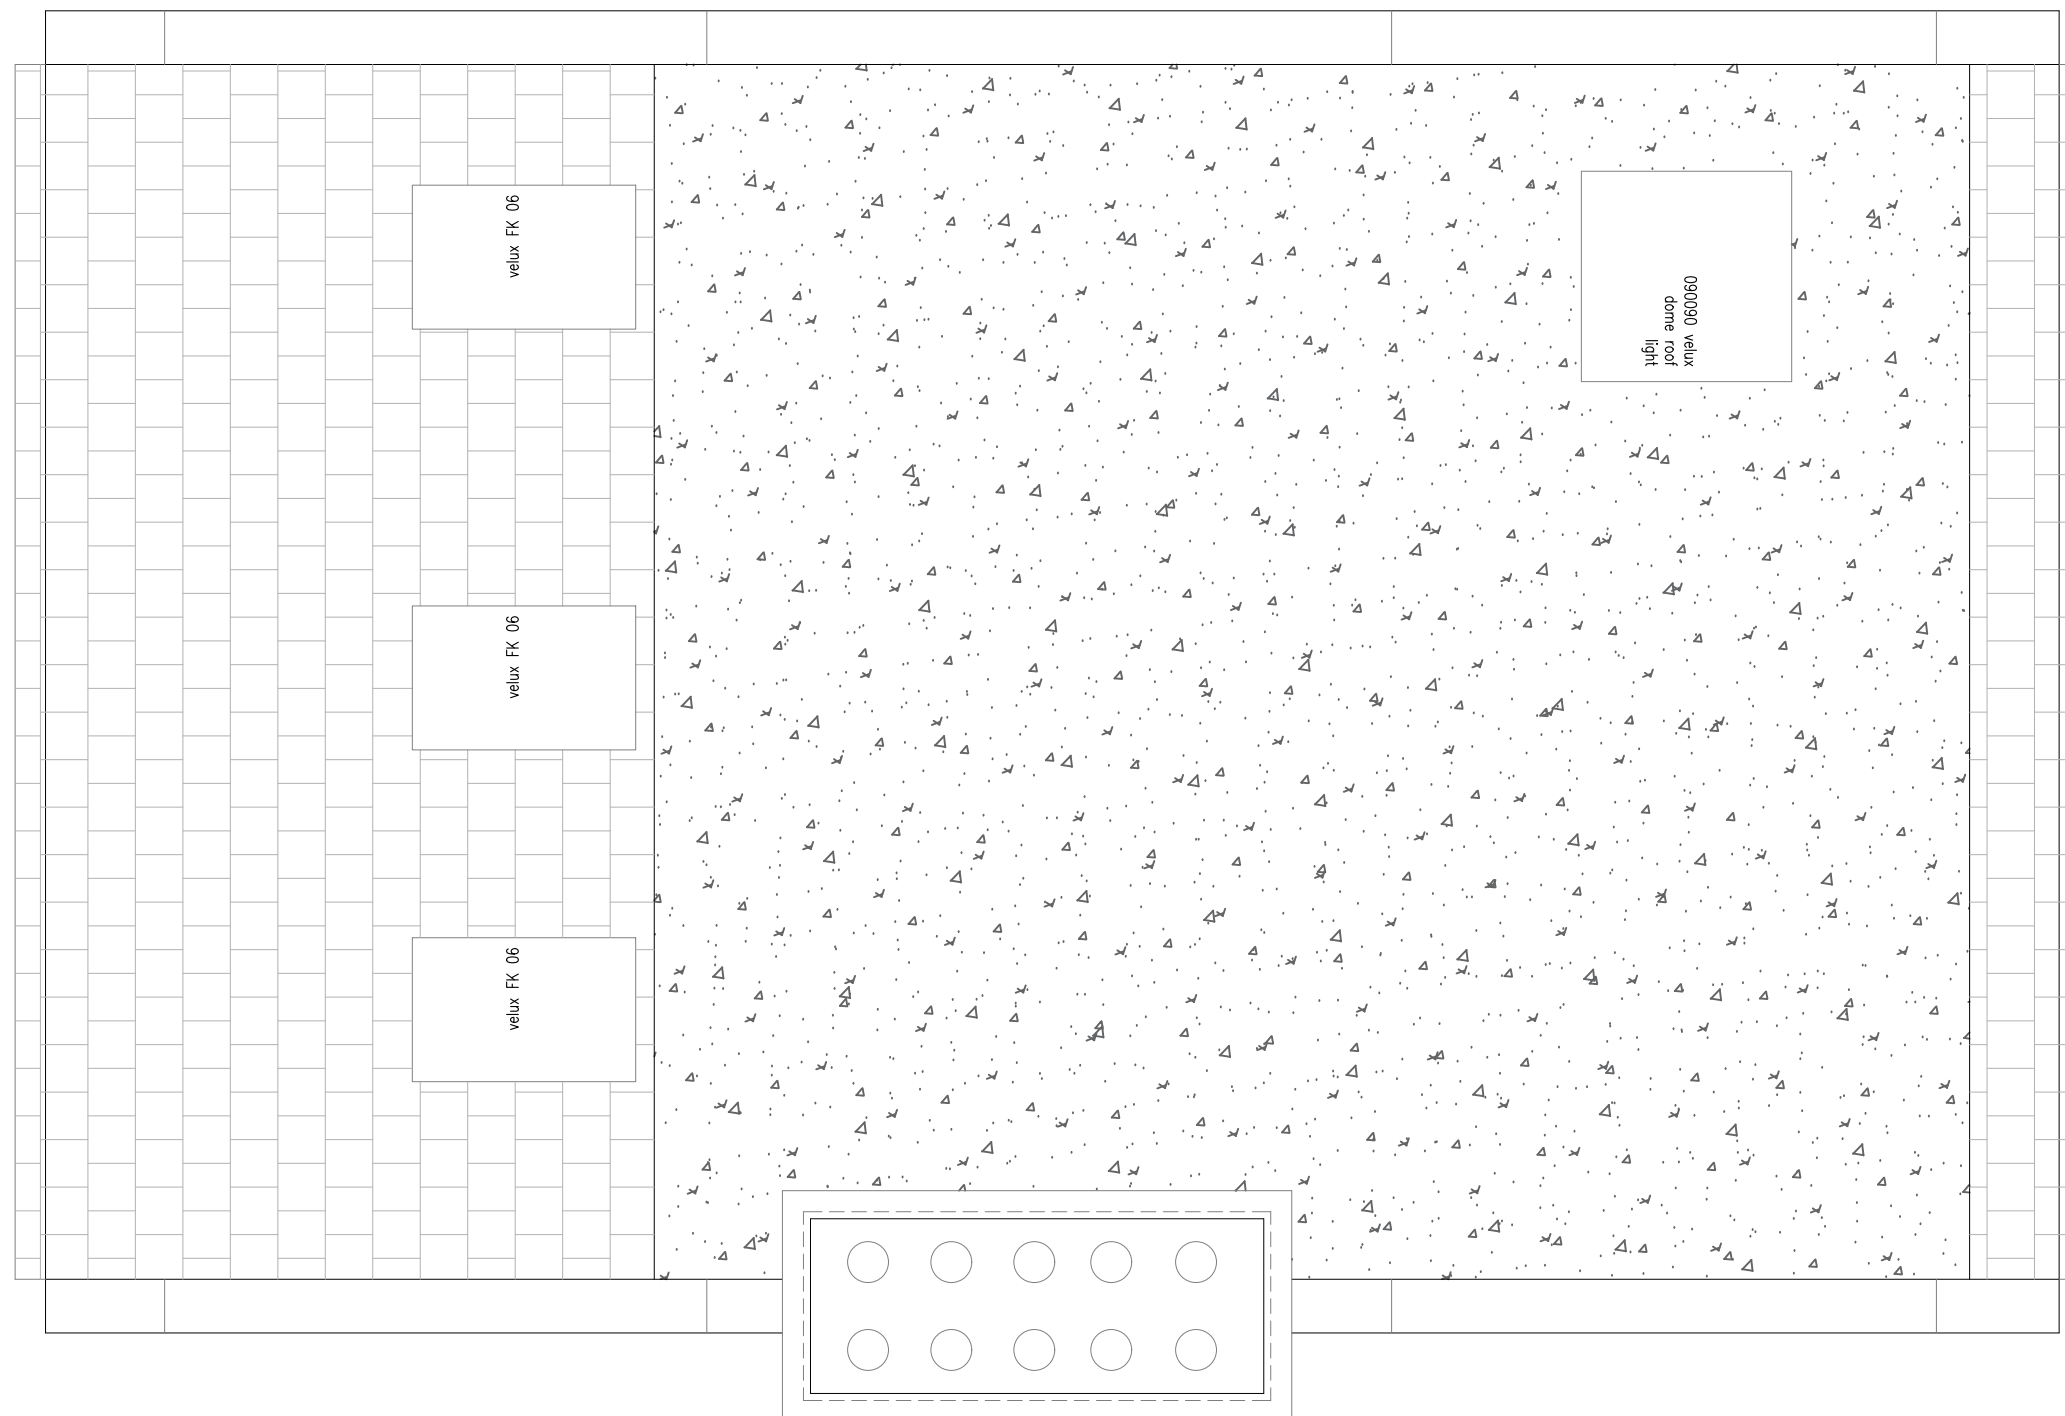

FELIXDB

12 Chichester Road
London NW6 5QN

t. 07966264656

felix@felixdb.co.uk

drawing no.	FDB-56GA-A206
title:	PROPOSED ROOF
project:	56C GASCONY AVENUE NW6 4NA
date:	10/05/2018 17:22:48
revision no.	F.P
drawn by:	
scale:	1:50@A3

dimensions to be checked on site before construction