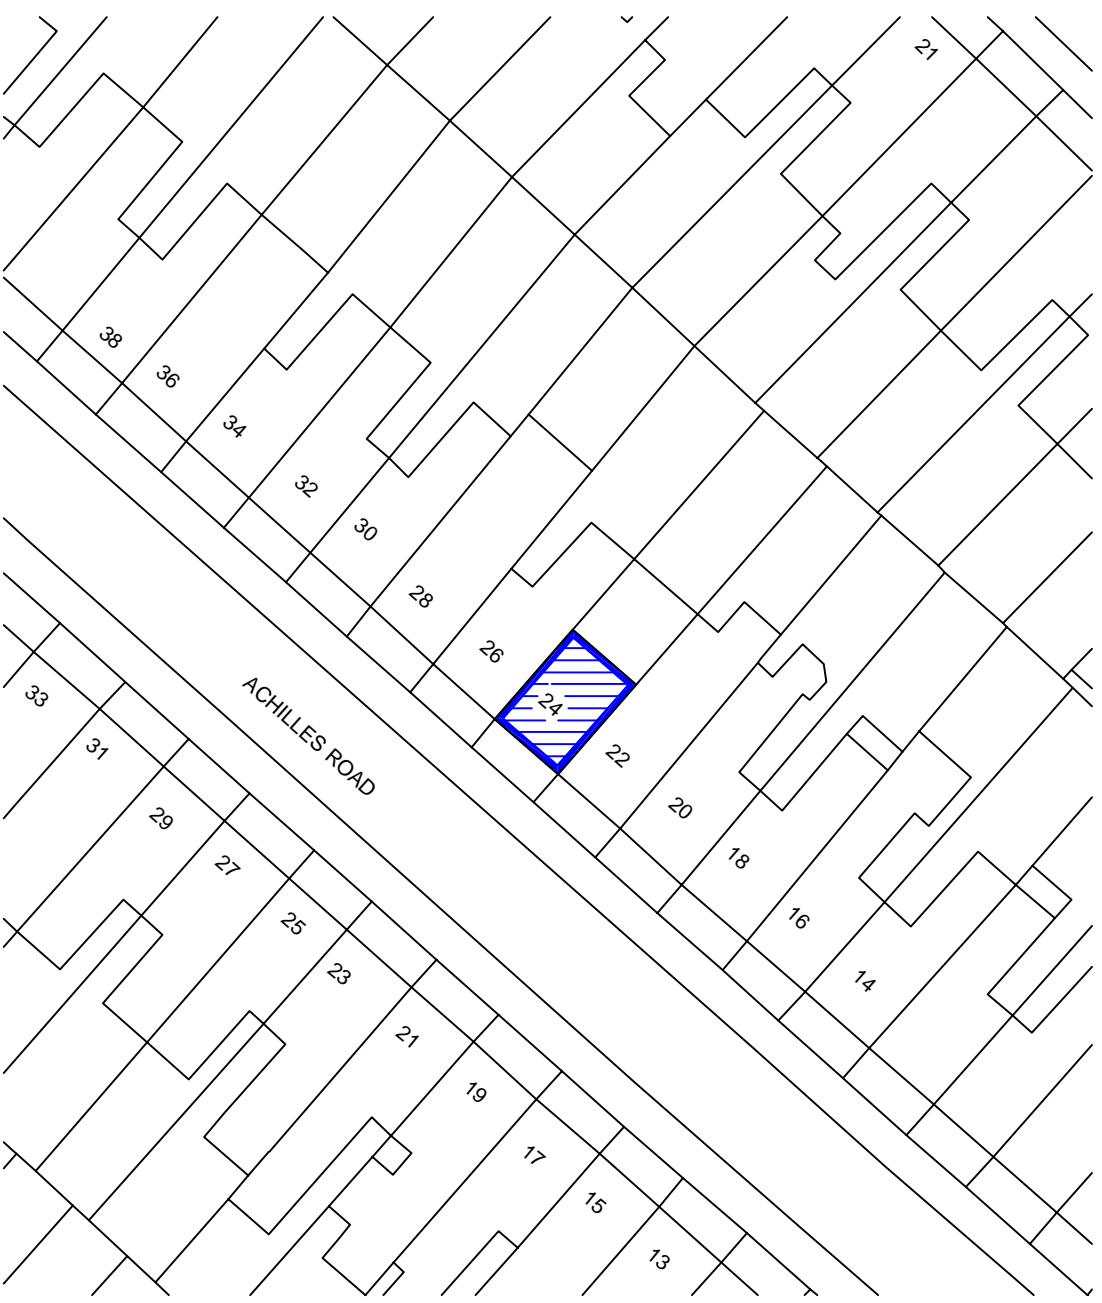

LOCATION PLAN
scale 1:1250

BLOCK PLAN
scale 1:500

drawnplans.co.uk

Project:
Loft Conversion with
Dormer Window to Rear.

For:
Mr. Martin Stone
24 Achilles Road
Kilburn
London
NW6 1EA

Scale:	Dwg. no.:	Ref. no.:
As shown	Sheet 1 of 1	A0C
Drawn by:	Date Drawn:	
L.R.	26-March-2018	