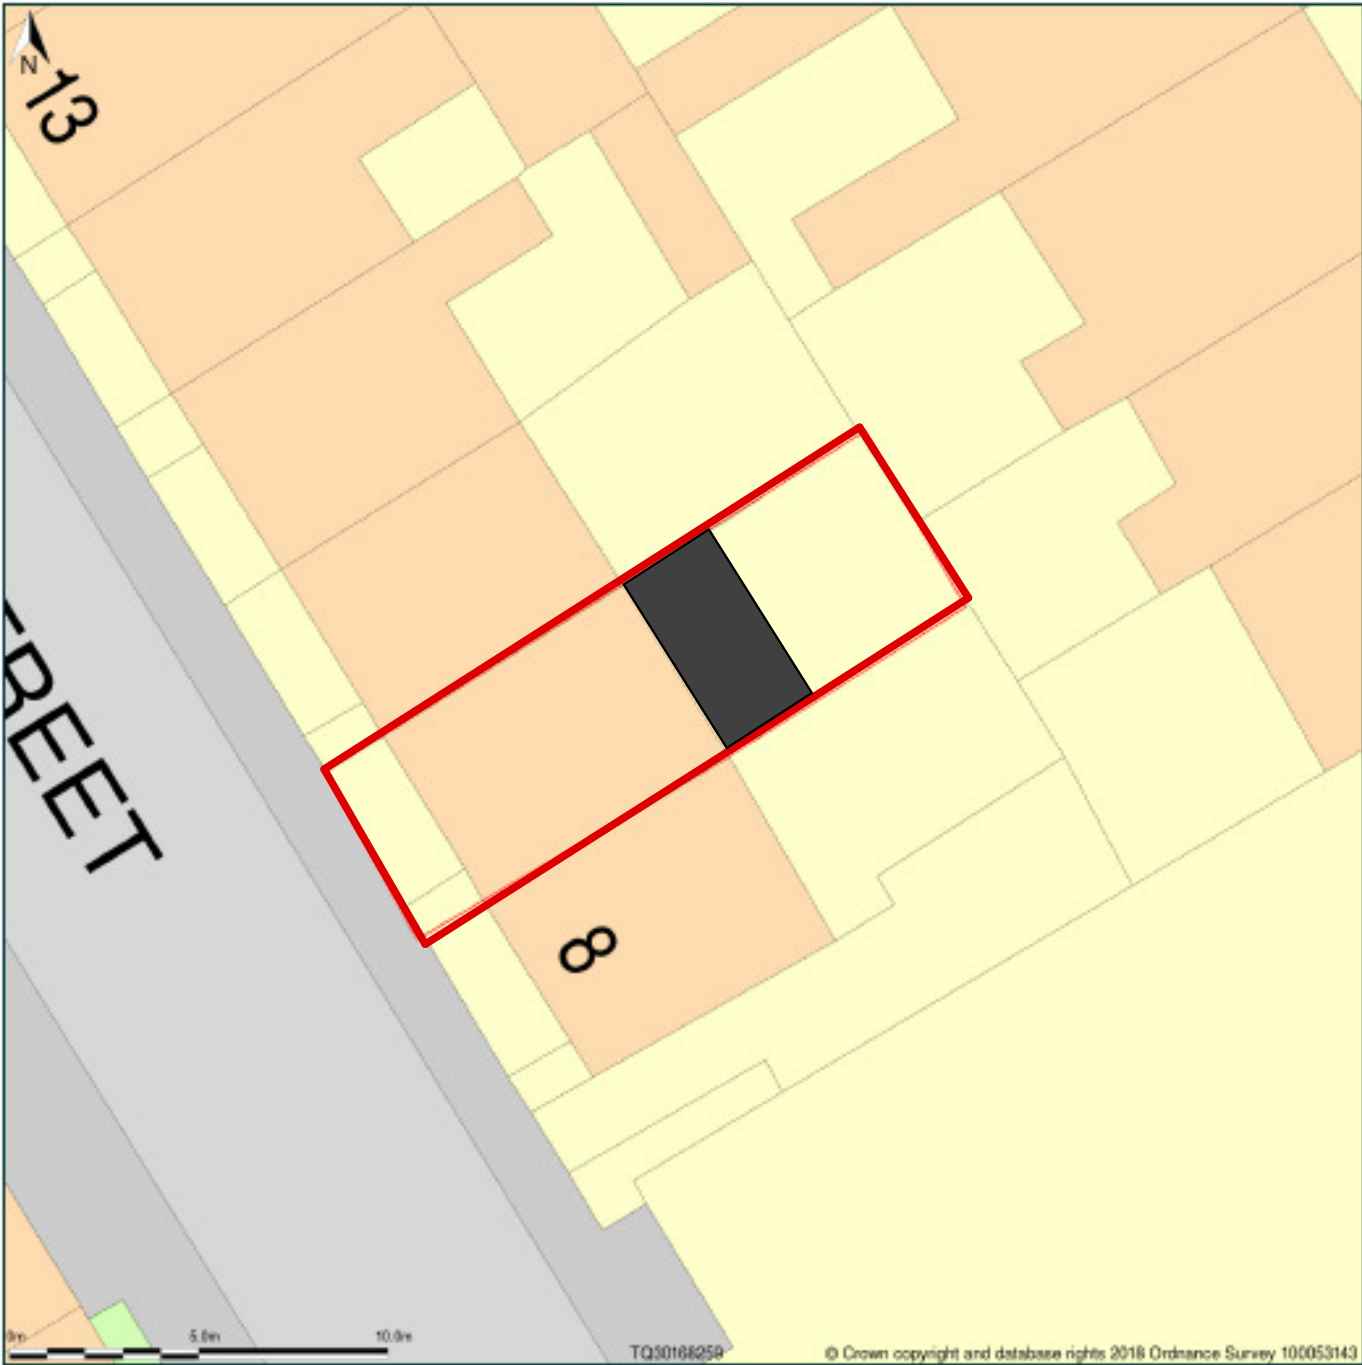

9, Thanet Street, London, Camden, WC1H 9QL

Client: Tom and Andrea  
Site: 9 Thanet Street  
Drawing Title: site plan  
Drawing No: 001  
Rev:  
Scale refer to scale bar  
Date: 09/05/2018

NB all dimensions to be verified on site at above site address prior to any work being carried out, no dimensions to be taken from this drawing.