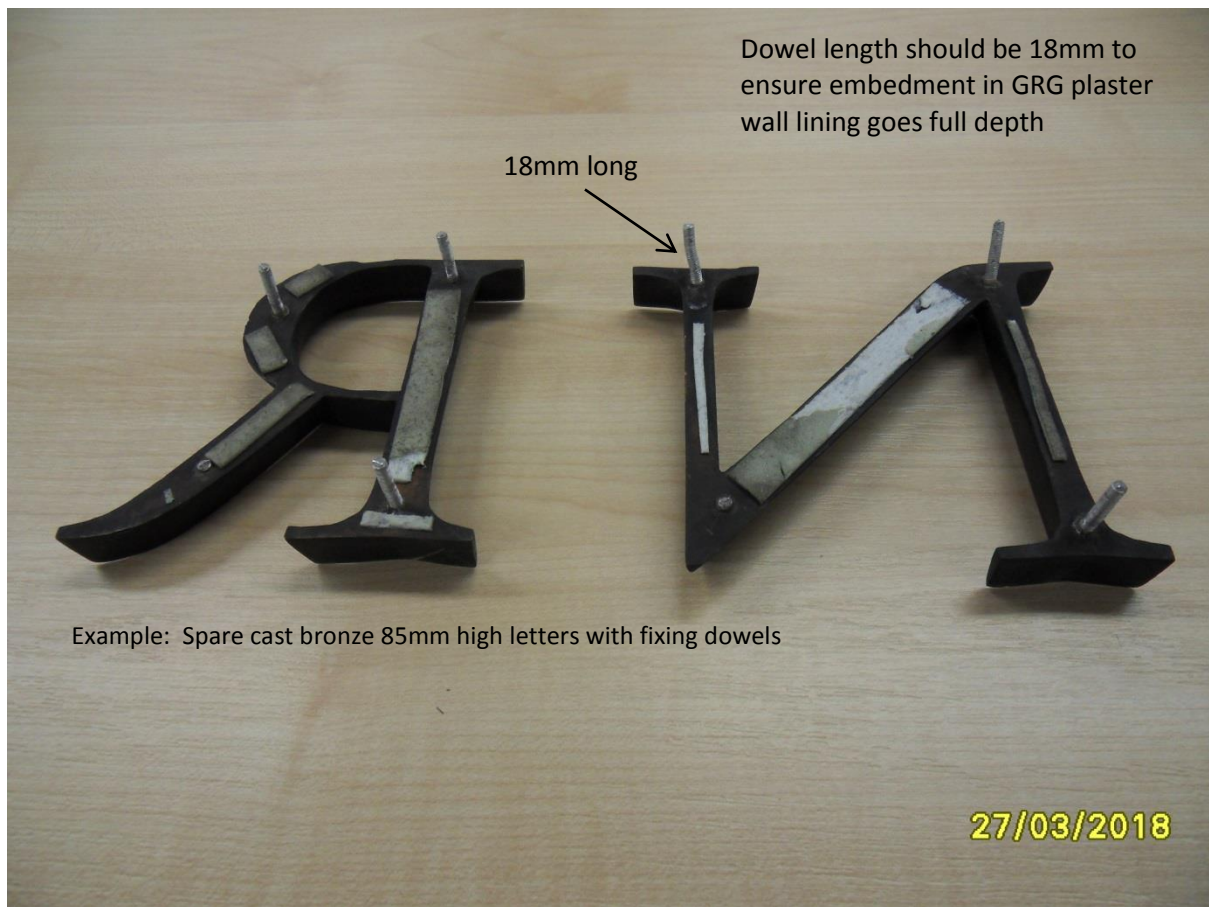

85mm high cast bronze letters for Piggott Room, Manuscripts reading room, Level 2

The bronze letters for the Piggott Room sign will be provided with 3mm diameter dowels for attaching to the GRG plaster wall face. Small holes will be drilled in the plaster for the dowels to be fixed using appropriate adhesive. This fixing method has been used successfully elsewhere in the building – see following photos of ‘Philatelic Collections’ sign in Front Hall on UGF.

Existing sign with 85mm high cast bronze letters
fixed to plaster wall lining

British Library, St Pancras
24 April 2018