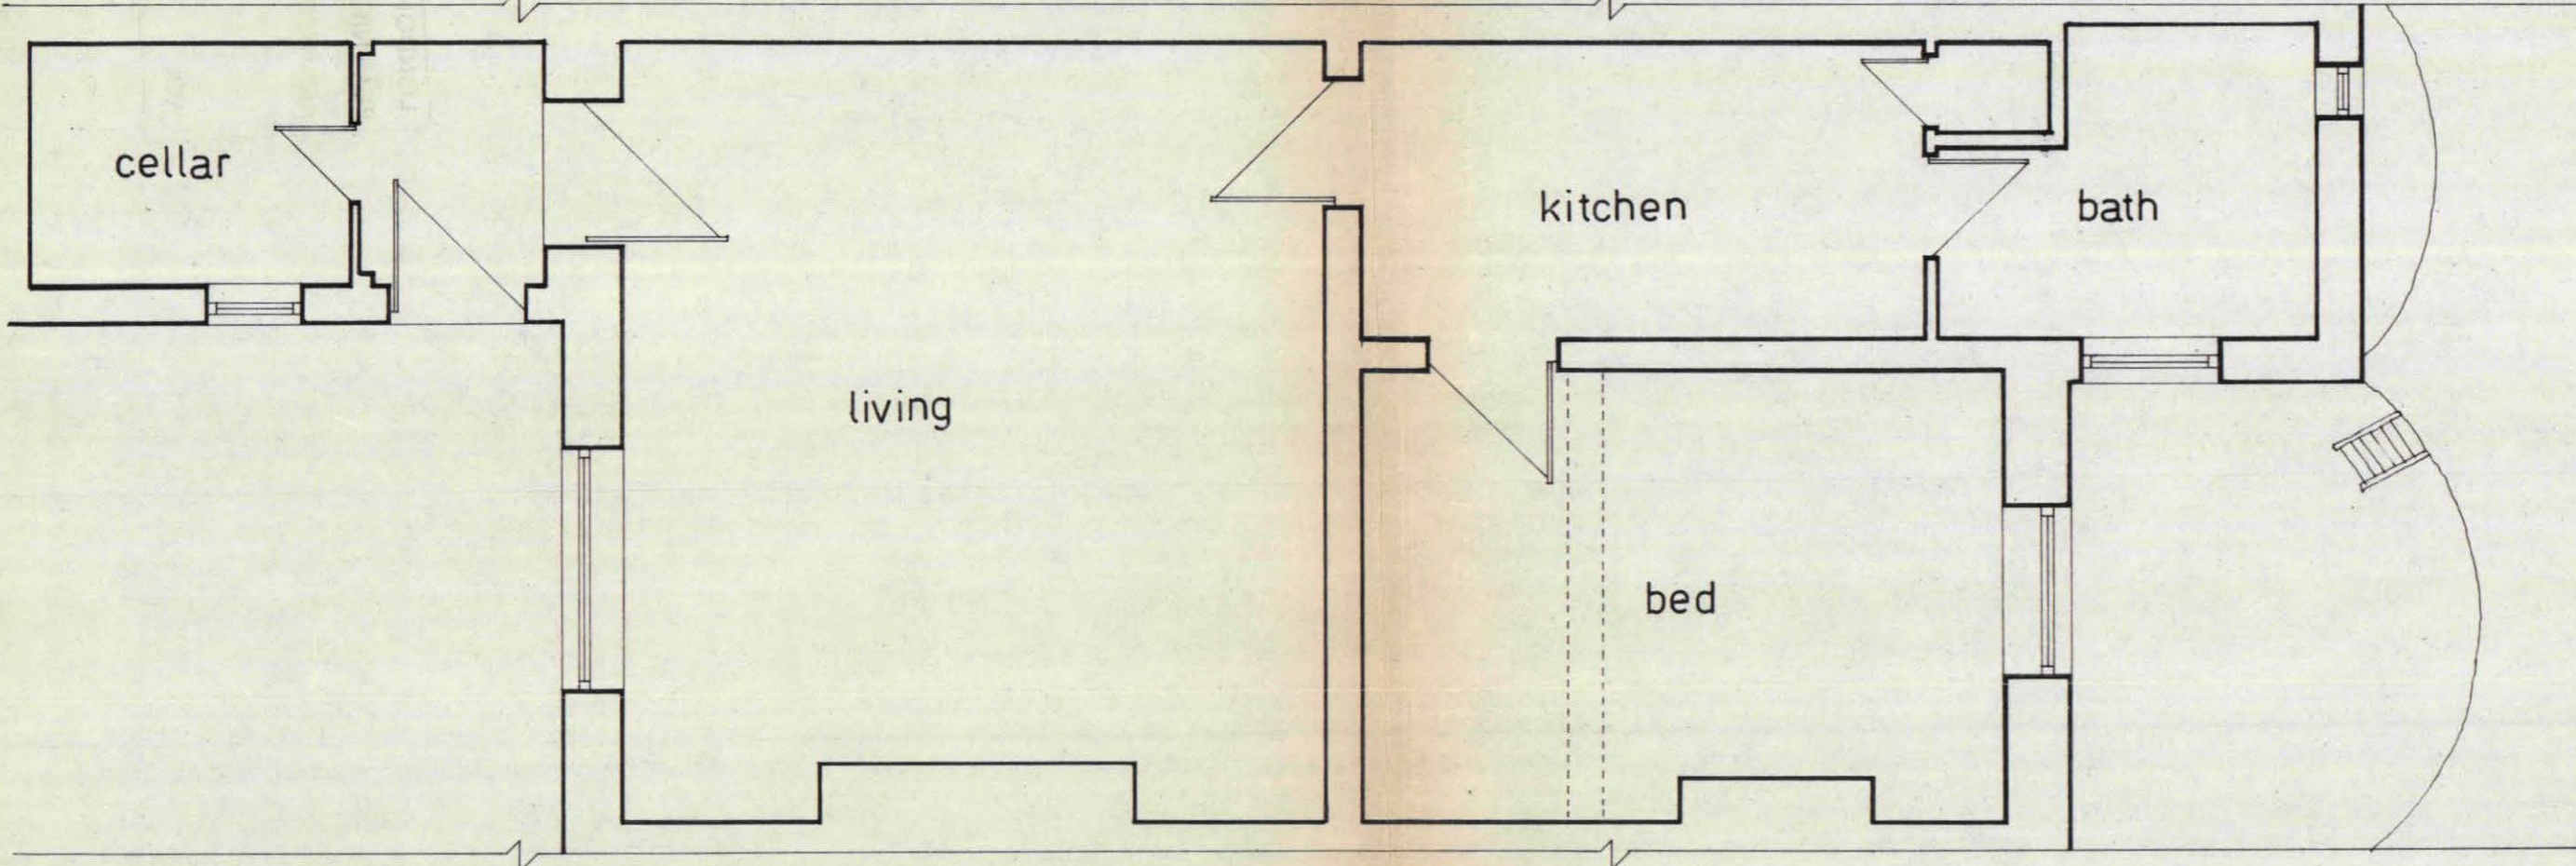

LOCATION PLAN 1:1250

HB 8570018

EXISTING LAYOUT 21a GLOUCESTER AVENUE LONDON NW1
SCALE: 1" TO 4'

PROPOSED ALTERATIONS 21a GLOUCESTER AVENUE LONDON NW1
RALPH LEBENS

HB 8570018

PROPOSED ELEVATIONS 21a GLOUCESTER AVENUE NW1
RALPH LEBENS
SCALE: 1" TO 4'

HB 8570018

EXISTING ELEVATIONS 21a GLOUCESTER AVENUE NW1
RALPH LEBENS
SCALE: 1" TO 4'