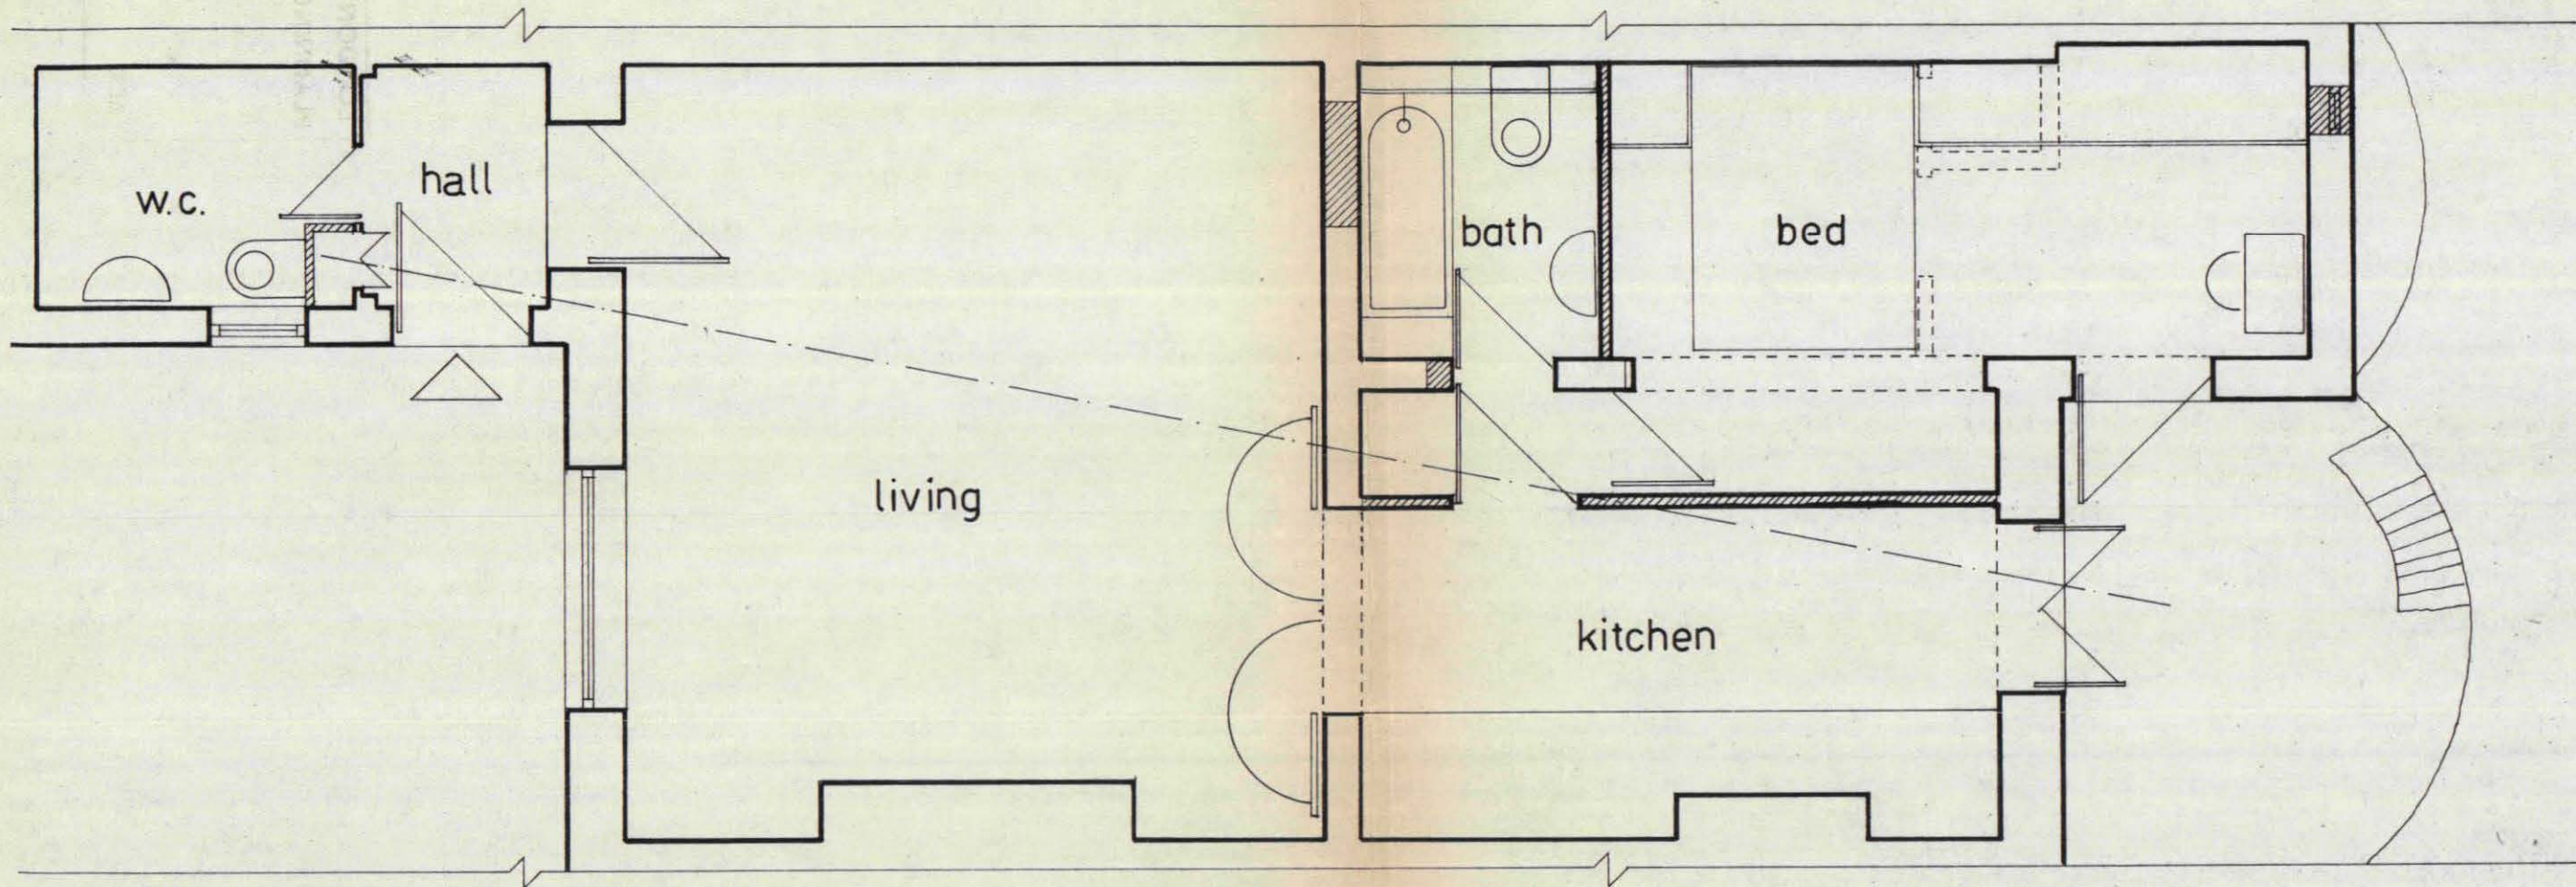

LOCATION PLAN 1:1250

HB 8570018

EXISTING LAYOUT 21a GLOUCESTER AVENUE LONDON NW1
SCALE: 1" TO 4'

PROPOSED ALTERATIONS 21a GLOUCESTER AVENUE LONDON NW1
RALPH LEBENS

HB 8570018

PROPOSED ELEVATIONS 21a GLOUCESTER AVENUE NW1
RALPH LEBENS
SCALE: 1" TO 4'

HB 8570018

EXISTING ELEVATIONS 21a GLOUCESTER AVENUE NW1
RALPH LEBENS
SCALE: 1" TO 4'