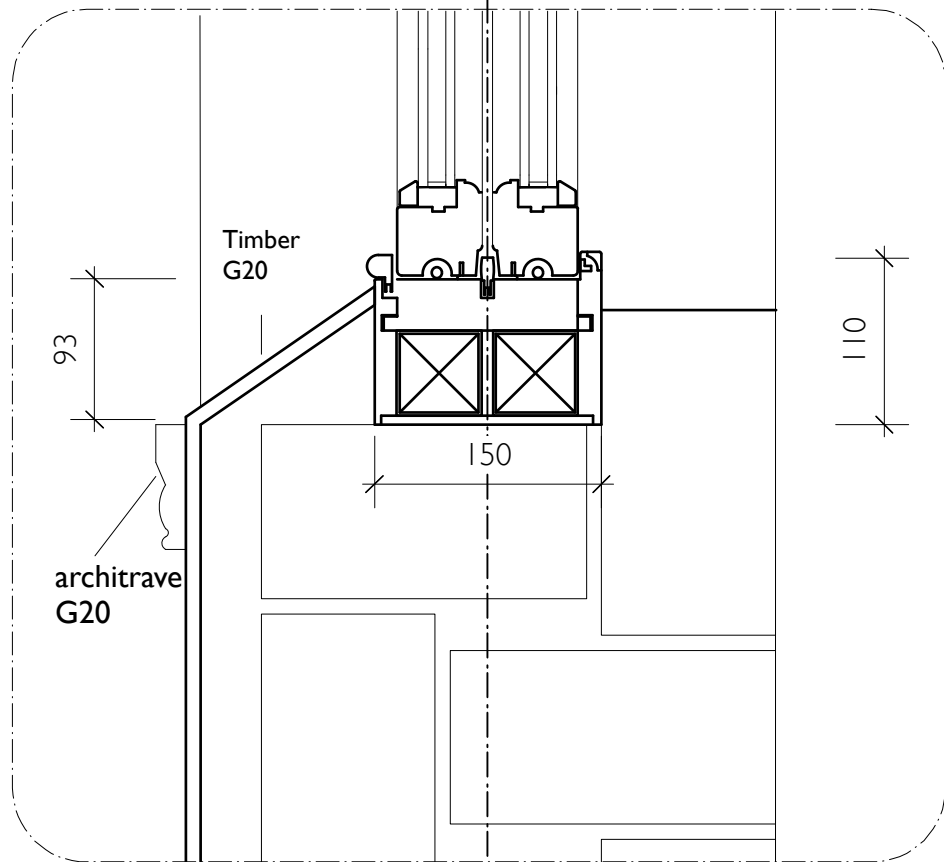

Plan

Section

Detail 1.4 Head detail

Detail 1.1

Detail 1.5

Detail 1.2

Detail 1.3

Detail 1.6

Detail 01

MARTINS CAMISULI Unit , 2a Oakford road London NW5 1AH, Tel020 7267 8622 www.martinscamisuli.co.uk
 DRWG TITLE: Detail 01
 DRWG NO: MC_179(21)_01
 SCALE: 1.5
 DATE: March 2018
 REV:
 NOTES:

DESIGN DRAWING FOR INFORMATION ONLY, AND IS NOT TO BE CONSTRUCTED FROM.
 ALL DIMENSIONS TO BE CHECKED ON SITE. THIS DRAWING IS COPYRIGHT