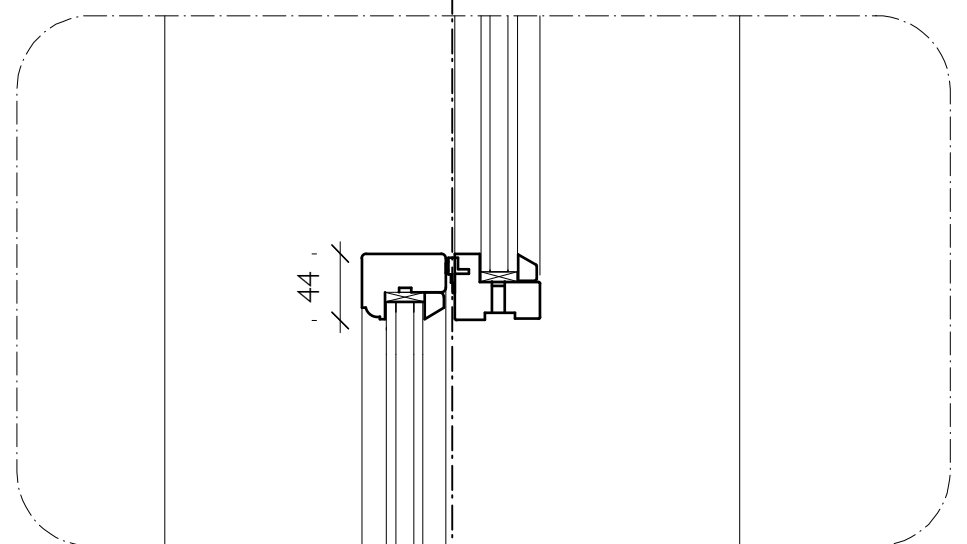

Plan

Section

Detail 1.4 Head detail

Detail 1.1

Detail 1.5

Detail 1.2

Detail 1.3

Detail 1.6

Detail 01

MARTINS CAMISULI Unit , 2a Oakford road London NW5 1AH, Tel020 7267 8622 www.martinscamisuli.co.uk
 DRWG TITLE: Detail 01
 DRWG NO: MC_179(21)_01
 SCALE: 1.5
 DATE: March 2018
 REV:
 NOTES:

DESIGN DRAWING FOR INFORMATION ONLY, AND IS NOT TO BE CONSTRUCTED FROM.
 ALL DIMENSIONS TO BE CHECKED ON SITE. THIS DRAWING IS COPYRIGHT