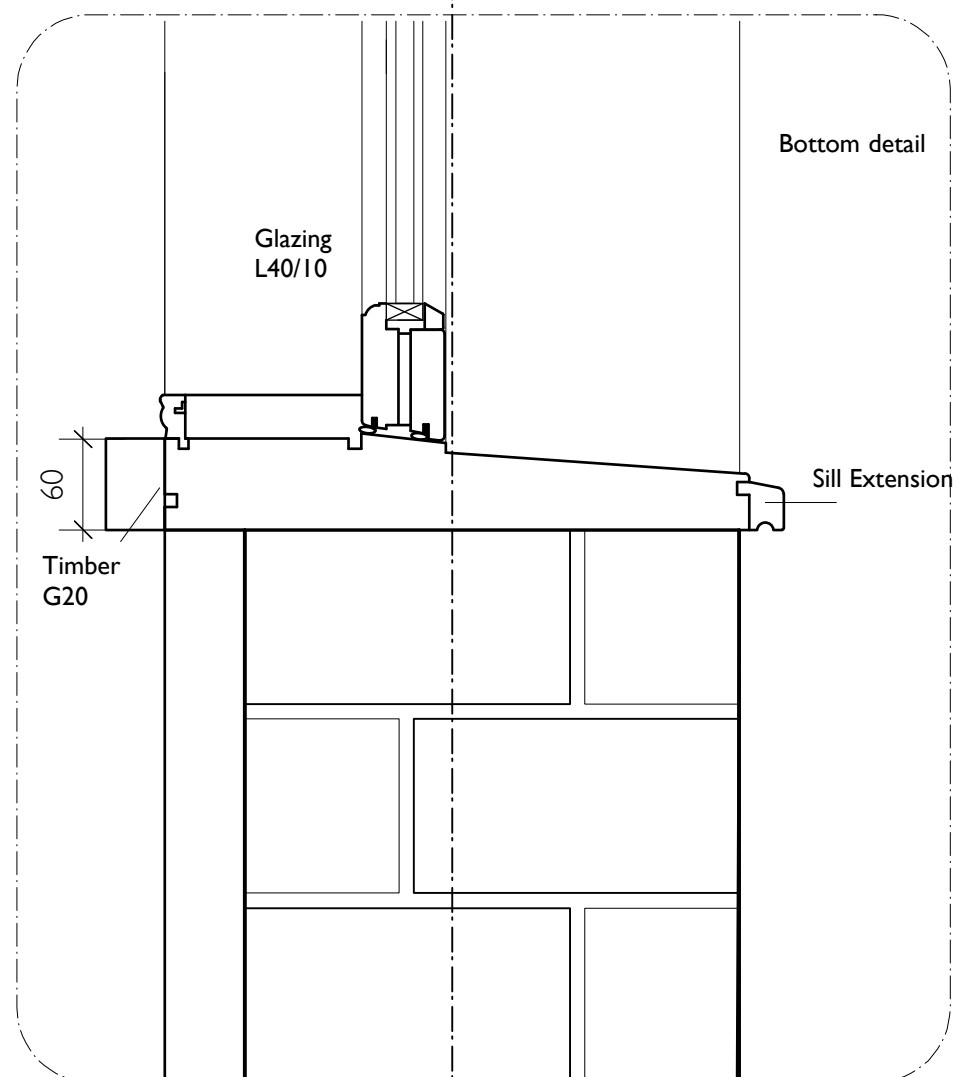

Plan

Section

Detail 1.4 Head detail

Detail 1.1

Detail 1.5

Detail 1.2

Detail 1.3

Detail 1.6

Detail 01

MARTINS CAMISULI Unit , 2a Oakford road London NW5 1AH, Tel020 7267 8622 www.martinscamisuli.co.uk
 DRWG TITLE: Detail 01
 DRWG NO: MC_179(21)_01
 SCALE: 1.5
 DATE: March 2018
 REV:
 NOTES:

DESIGN DRAWING FOR INFORMATION ONLY, AND IS NOT TO BE CONSTRUCTED FROM.
 ALL DIMENSIONS TO BE CHECKED ON SITE. THIS DRAWING IS COPYRIGHT