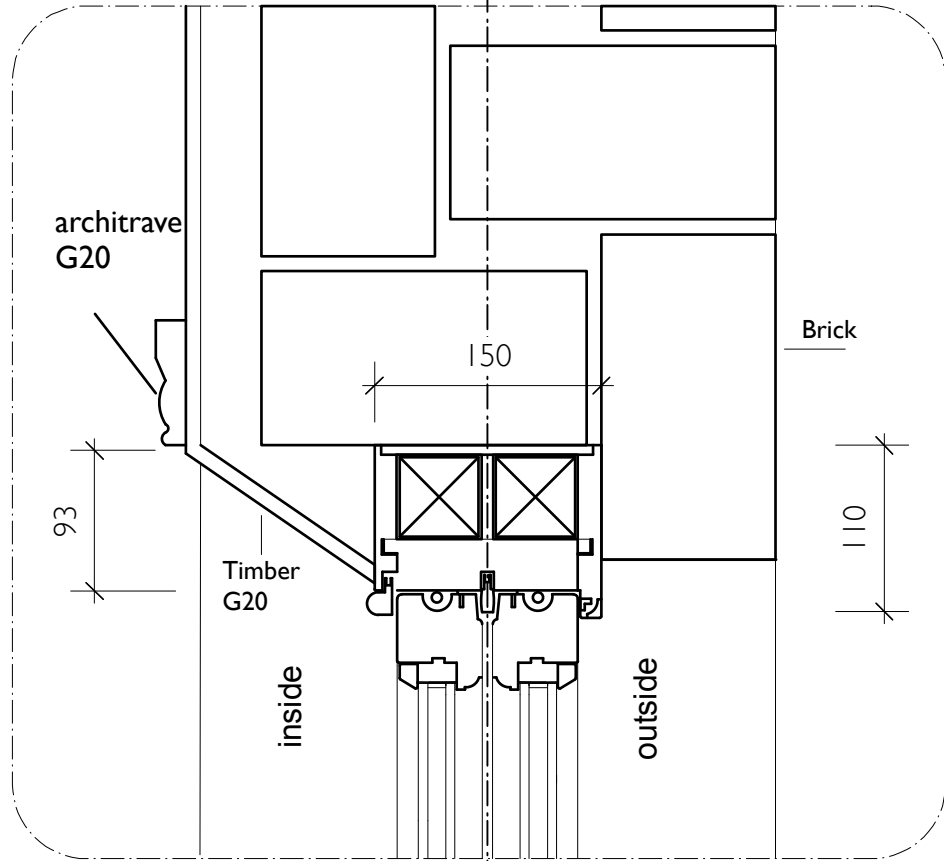

Plan

Section

Detail 1.4 Head detail

Detail 1.1

Detail 1.5

Detail 1.2

Detail 1.3

Detail 1.6

Detail 01

MARTINS CAMISULI Unit , 2a Oakford road London NW5 1AH, Tel020 7267 8622 www.martinscamisuli.co.uk
 DRWG TITLE: Detail 01
 DRWG NO: MC_179(21)_01
 SCALE: 1.5
 DATE: March 2018
 REV:
 NOTES:

DESIGN DRAWING FOR INFORMATION ONLY, AND IS NOT TO BE CONSTRUCTED FROM.
 ALL DIMENSIONS TO BE CHECKED ON SITE. THIS DRAWING IS COPYRIGHT