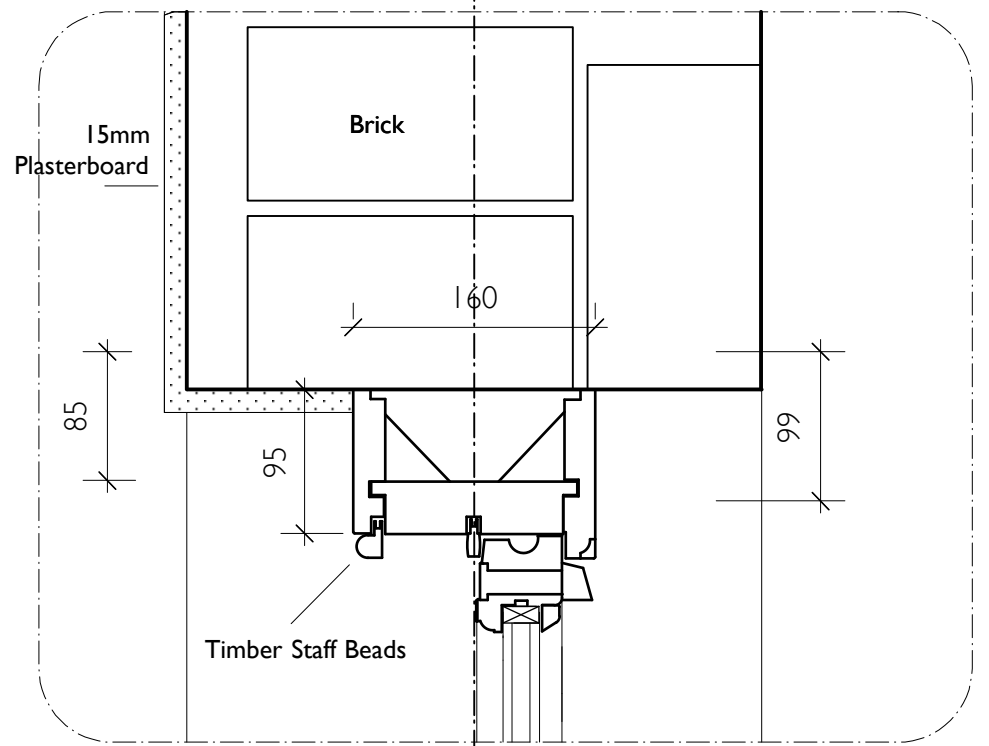

Plan

Section

Detail 1.4 Head detail

Detail 1.1

Detail 1.5

Detail 1.2

Detail 1.3

Detail 1.6

Detail 01

MARTINS CAMISULI Unit , 2a Oakford road London NW5 1AH, Tel020 7267 8622 www.martinscamisuli.co.uk
 DRWG TITLE: Detail 01
 DRWG NO: MC_179(21)_01
 SCALE: 1.5
 DATE: March 2018
 REV:
 NOTES:

DESIGN DRAWING FOR INFORMATION ONLY, AND IS NOT TO BE CONSTRUCTED FROM.
 ALL DIMENSIONS TO BE CHECKED ON SITE. THIS DRAWING IS COPYRIGHT