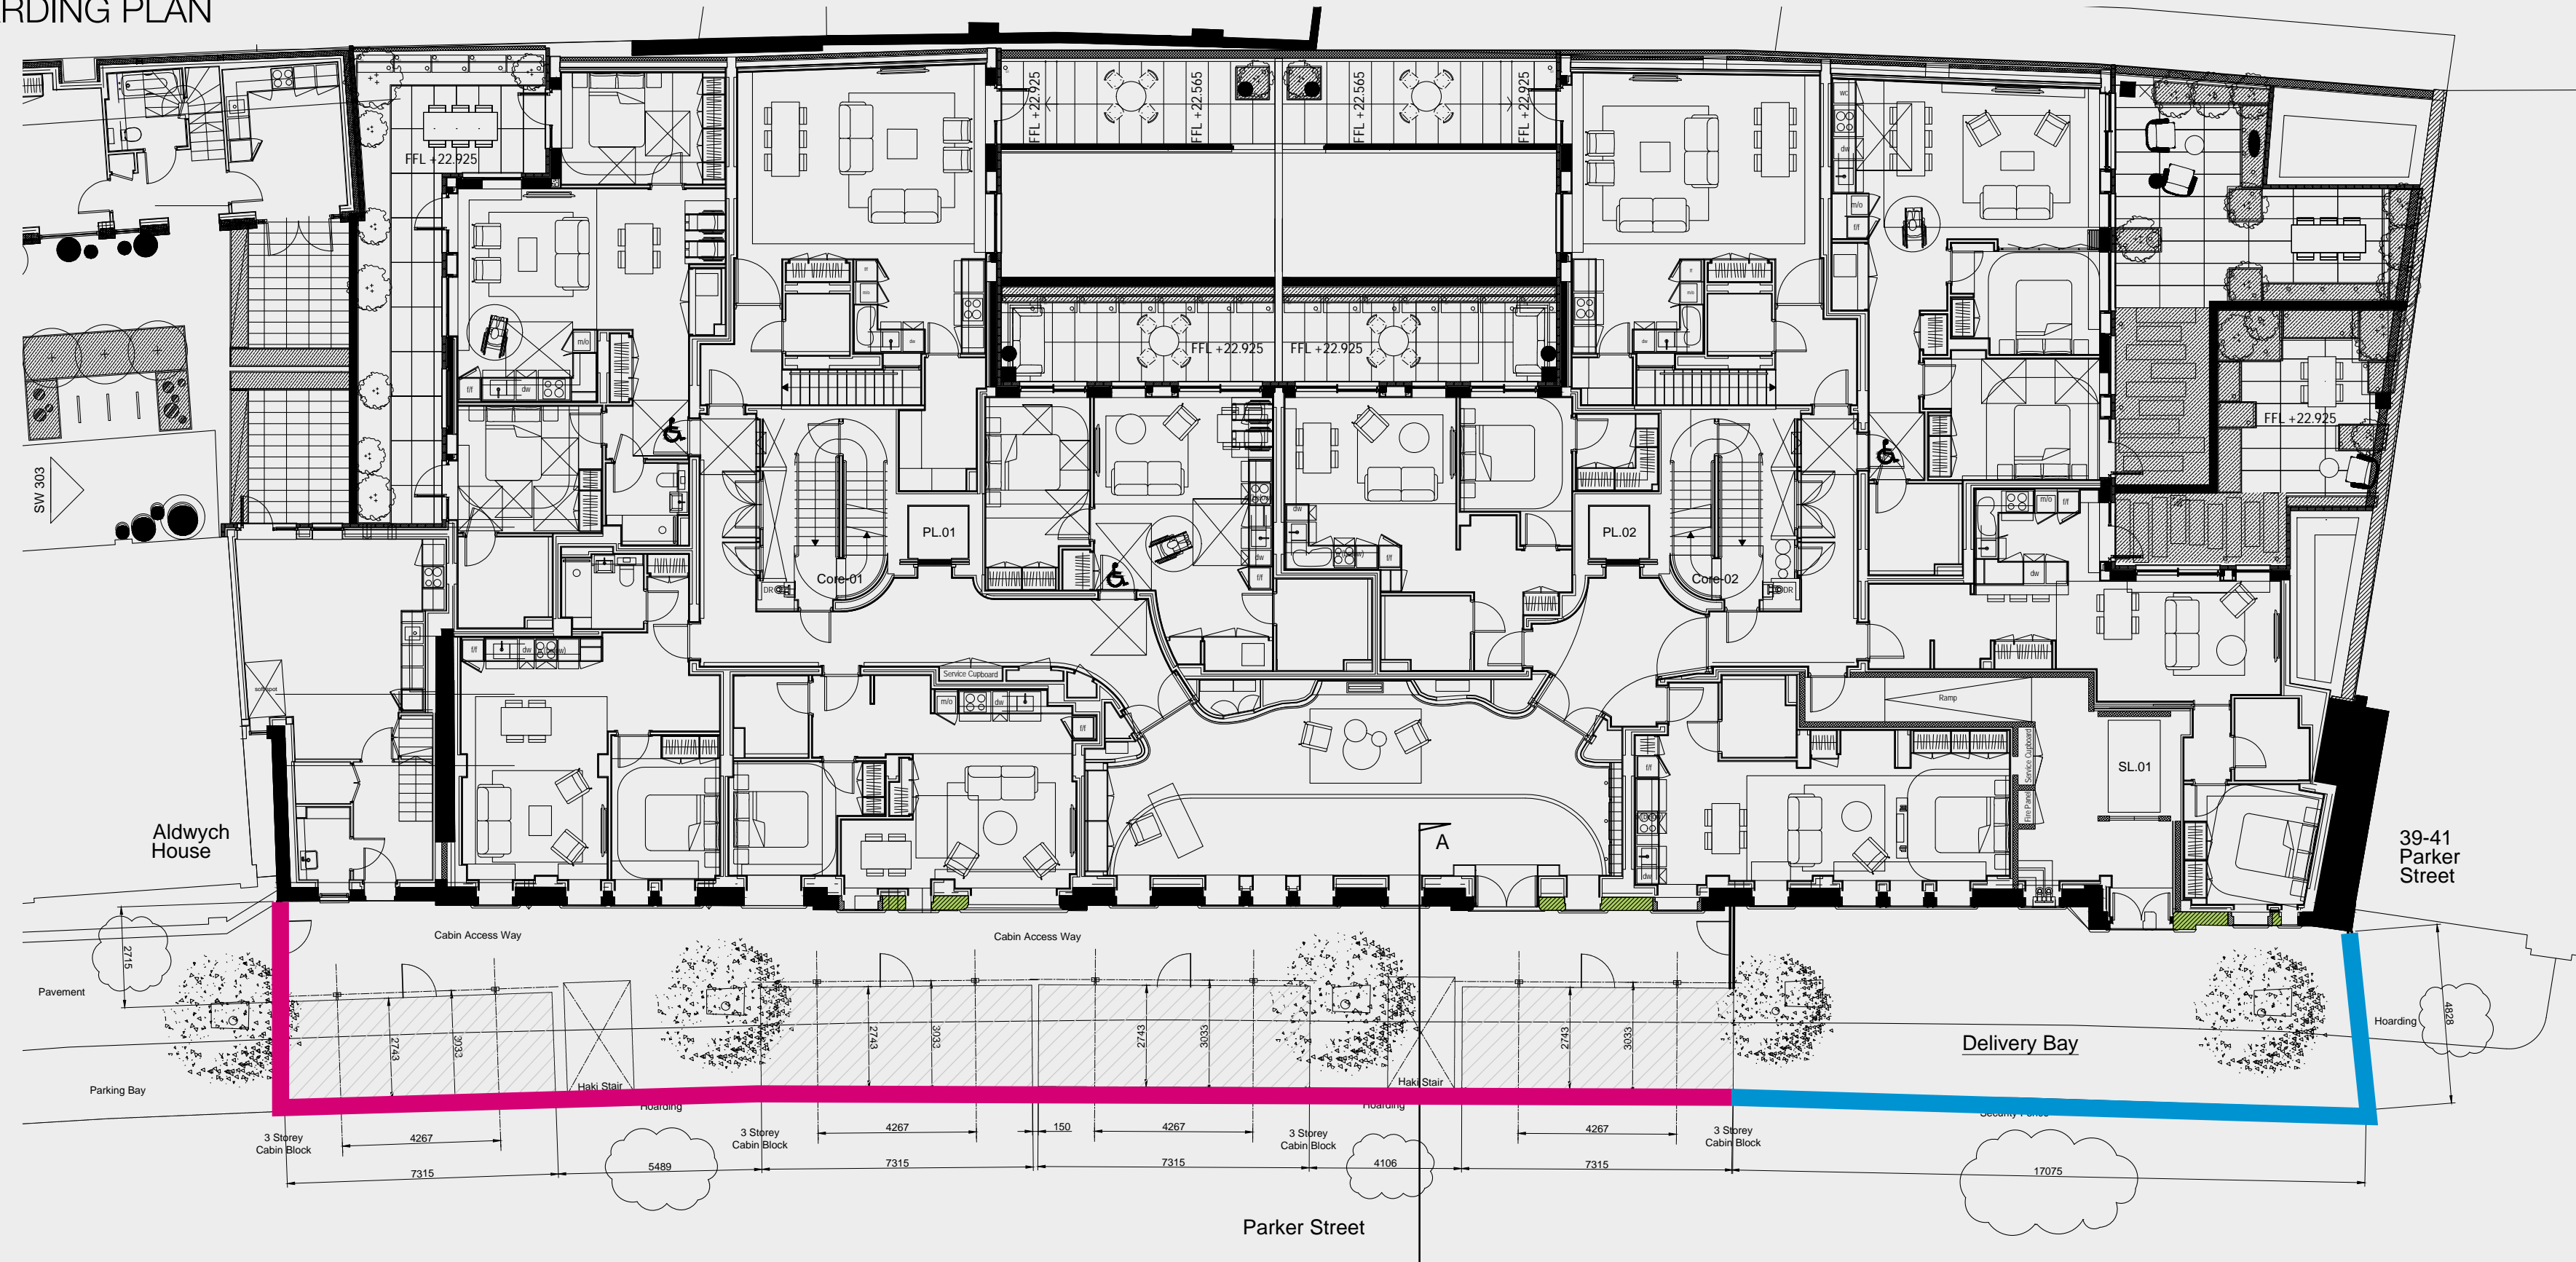

LONDONNEWCASTLE
HOARDING PLAN

HOARDING HERAS FENCING

HOARDING ELEVATIONS

PANEL SIZE
1220mm (w) x 2440mm (h)