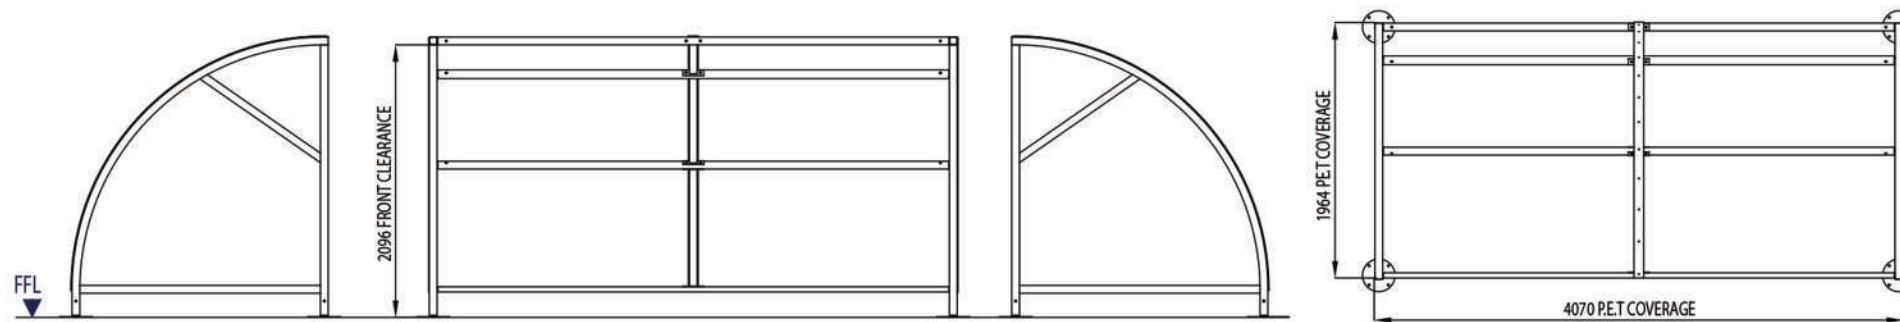

# Single Cycle Shelter

Height (mm)	Dimensions		Capacity (Cycles)
	Length (mm)	Width (mm)	
2156	4000	1910	10

Note :  
Through Out School  
Powder coated with  
Perspex covering.  
Colour TBC.