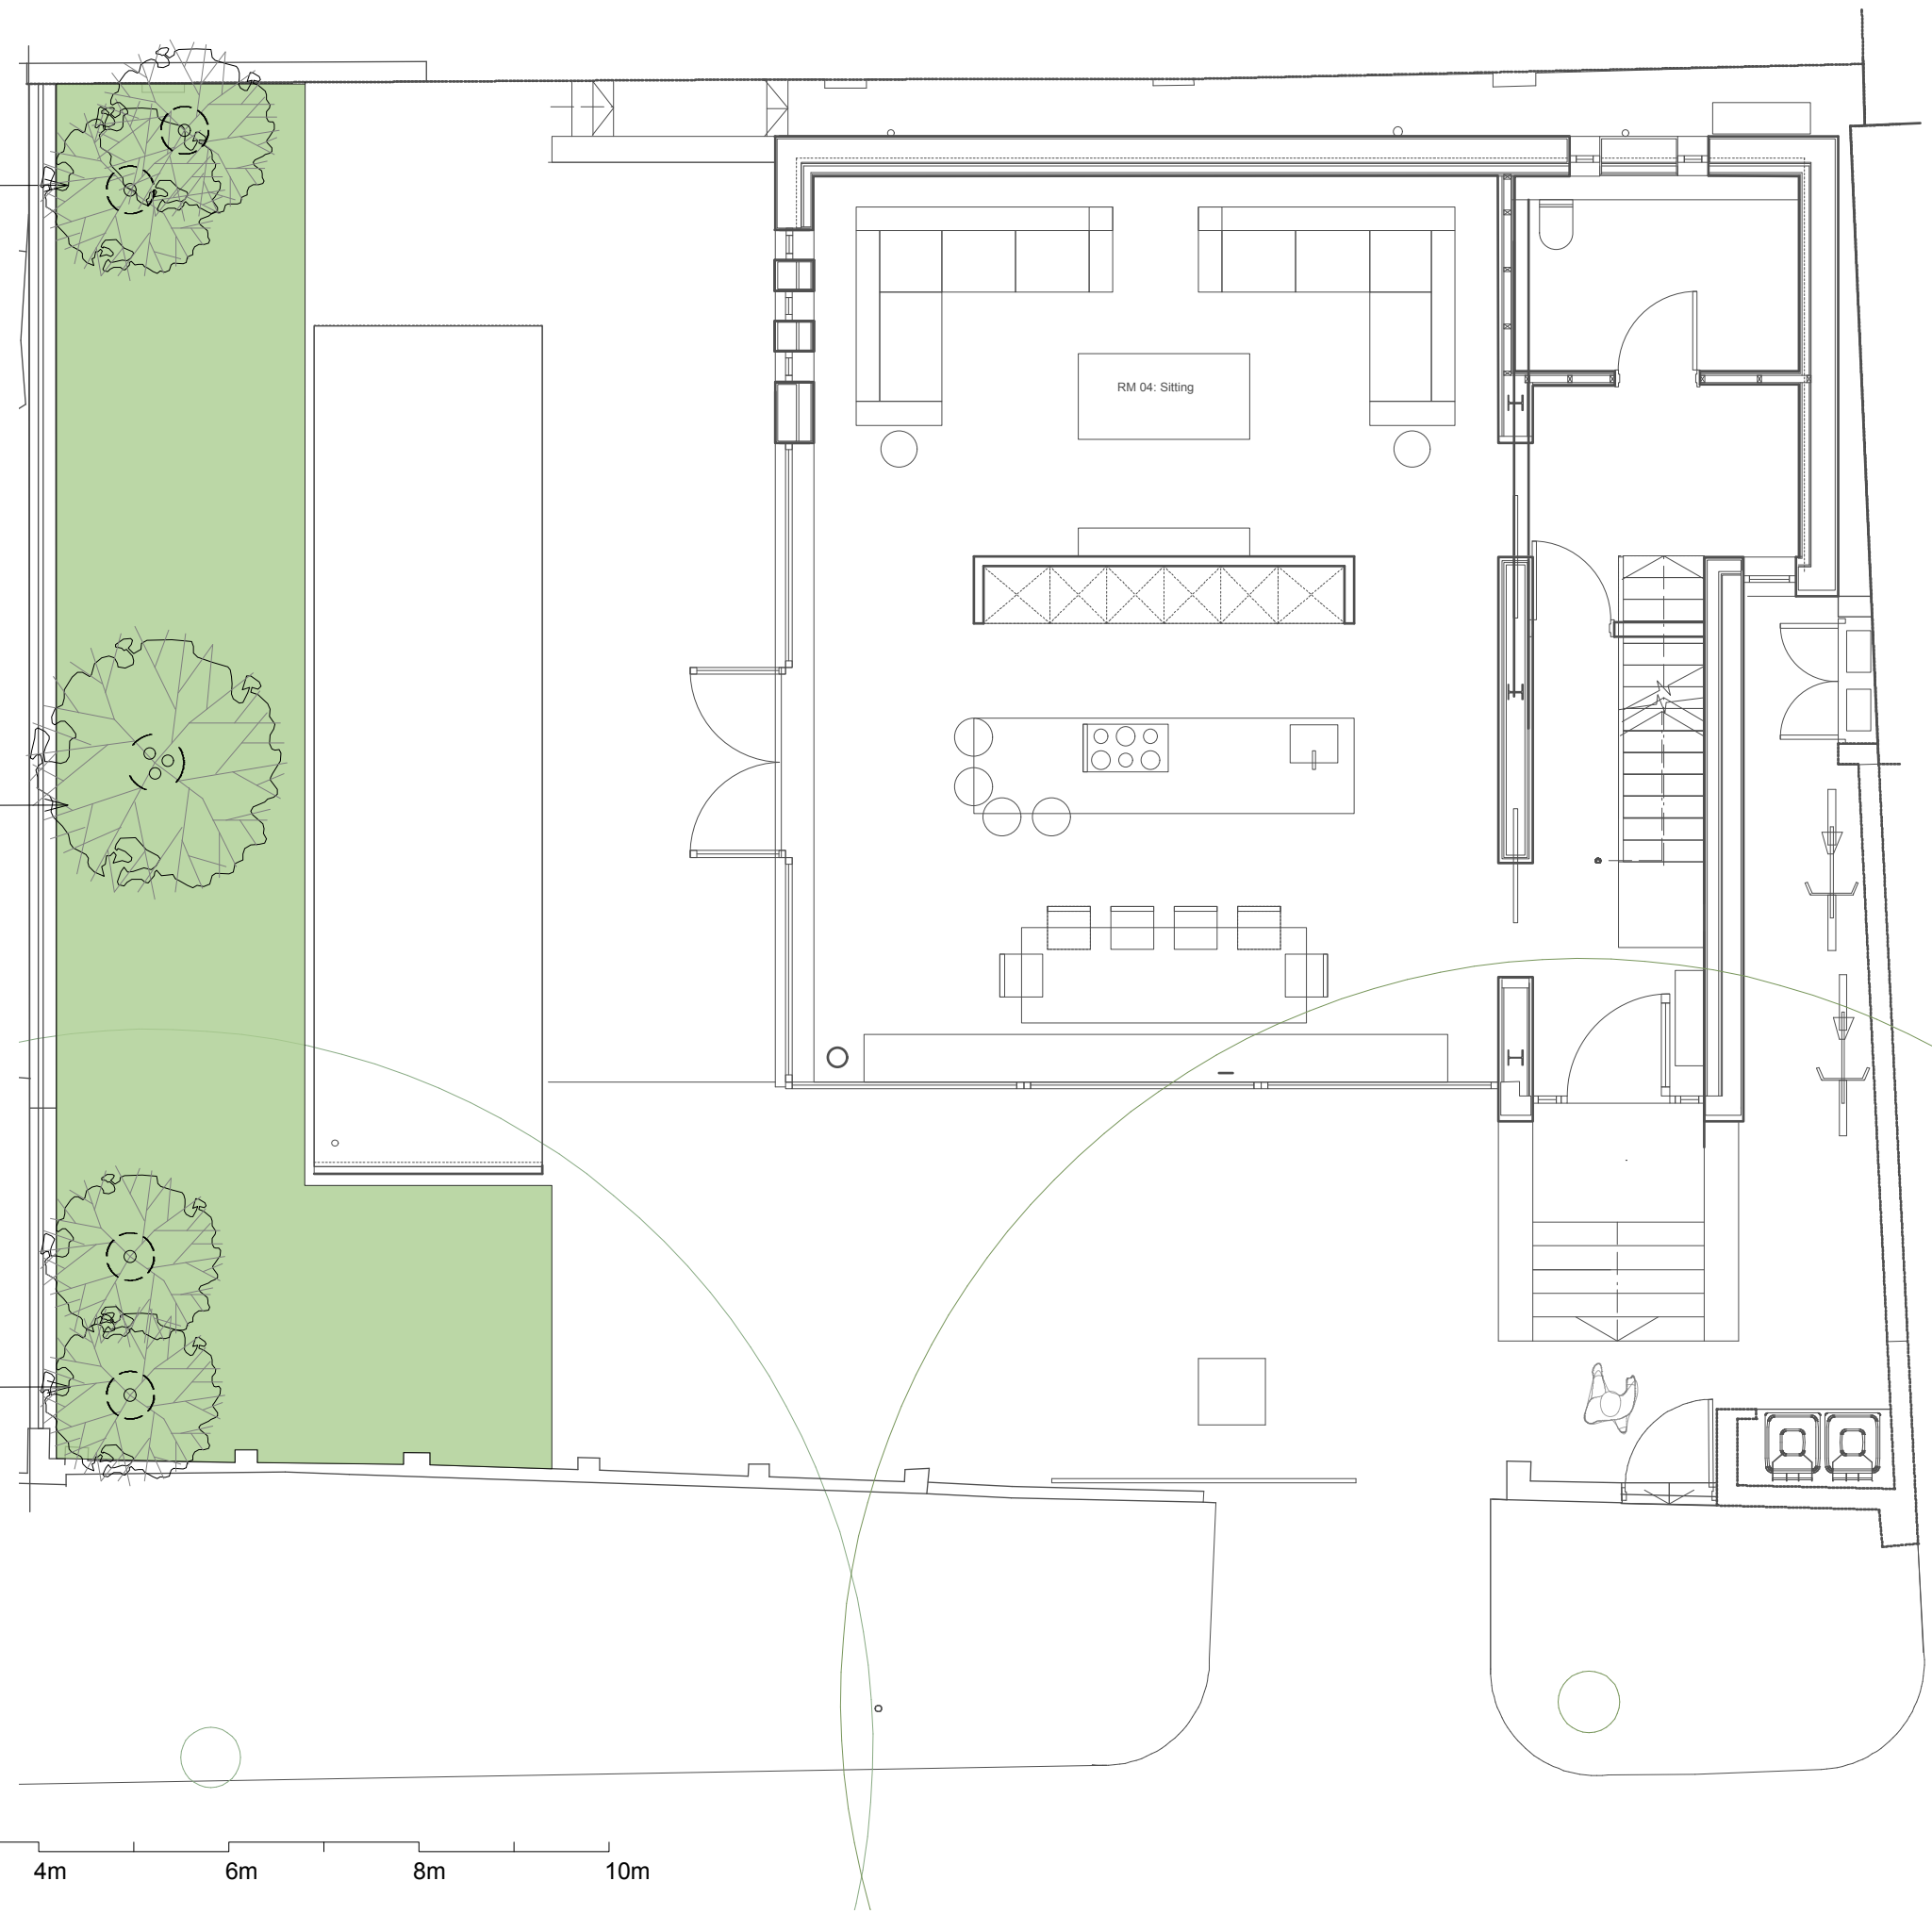

2 X BETULA UTILIS 'DOORENBOS' FEATHERED  
12/14 GIRTH, 90L POT OR ROOTBALLED IF AVAILABLE

1 X ALBIZIA JULIBRISIN, MULTITEM  
200/250CM, 90L POT

2 X BETULA UTILIS 'DOORENBOS' FEATHERED  
12/14 GIRTH, 90L POT OR ROOTBALLED IF AVAILABLE

COPYRIGHT OF THIS DRAWING IS THE PROPERTY OF SARA JANE ROTHWELL OF LONDONGARDENDESIGNER.  
AND MAY NOT BE REPRODUCED WITHOUT THEIR PERMISSION. DO NOT SCALE OFF DRAWINGS.  
WORK FROM FIGURED DIMENSIONS ONLY AND VERIFY ON SITE.

drawn by  
EM  
drawing n°  
93TR-10

date  
May 2018  
scale  
1:75 A3

project name  
Thurlow Rd, Hampstead  
drawing title  
Trees Plan

www.londongardendesigner.com

m. 07976 155 282  
sj@londongardendesigner.com