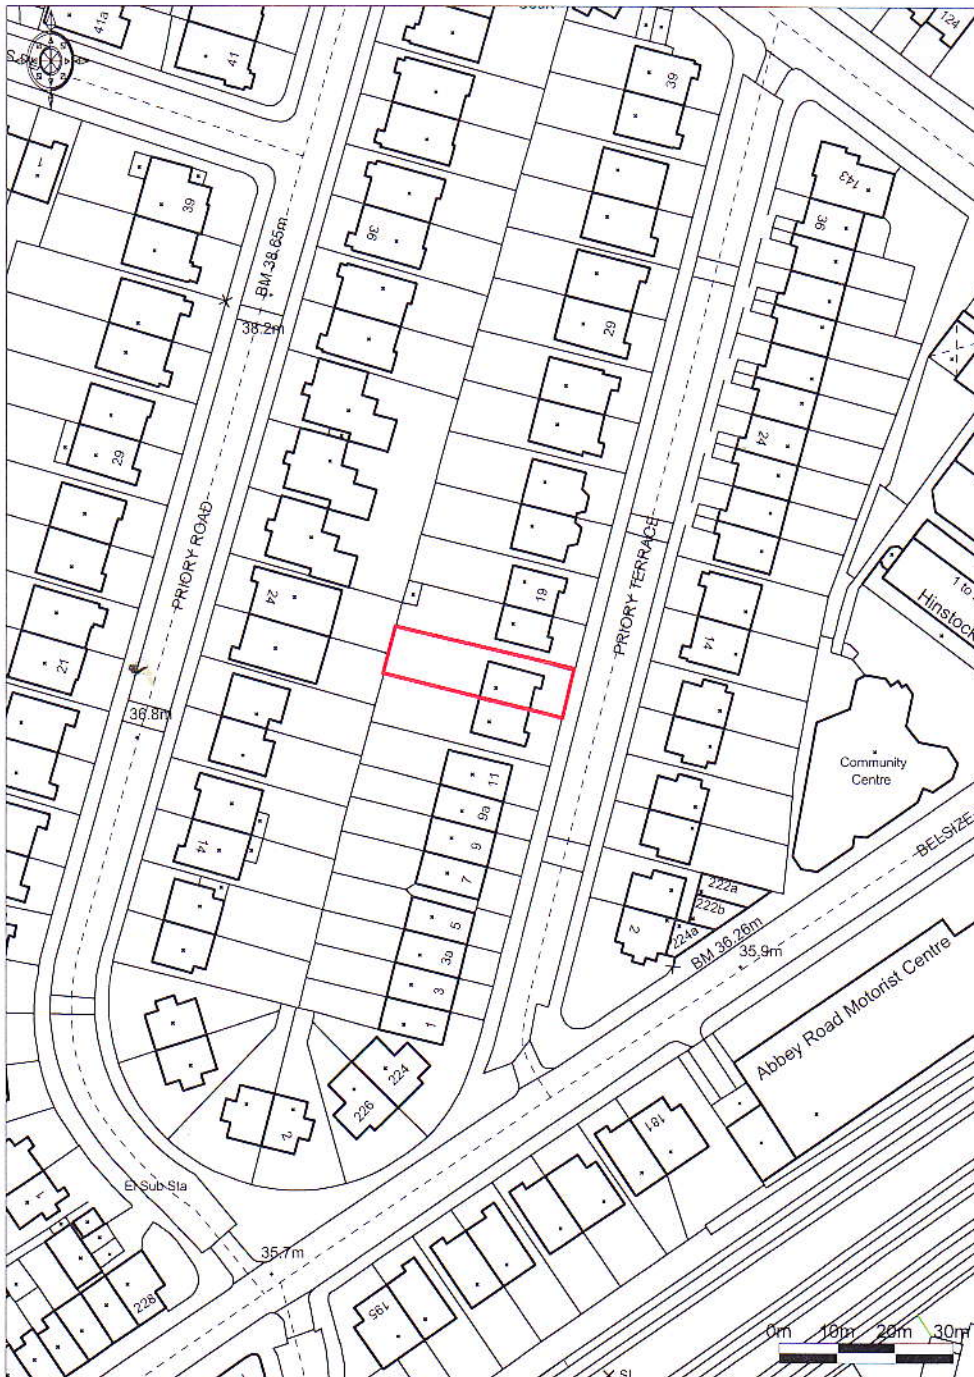

15 Priory Terrace London NW6

Site Location Plan scale 1:1250 @ A4

Drg no 1730- 01

Ordnance Survey

© Crown Copyright 2008. All rights reserved. Licence number 100020449. Plotted Scale - 1:1250

This plan is published for the convenience of identification only and although believed to be correct is not guaranteed and it does not form any part of any contract. © Crown Copyright. All rights reserved. Licence Number 100017659