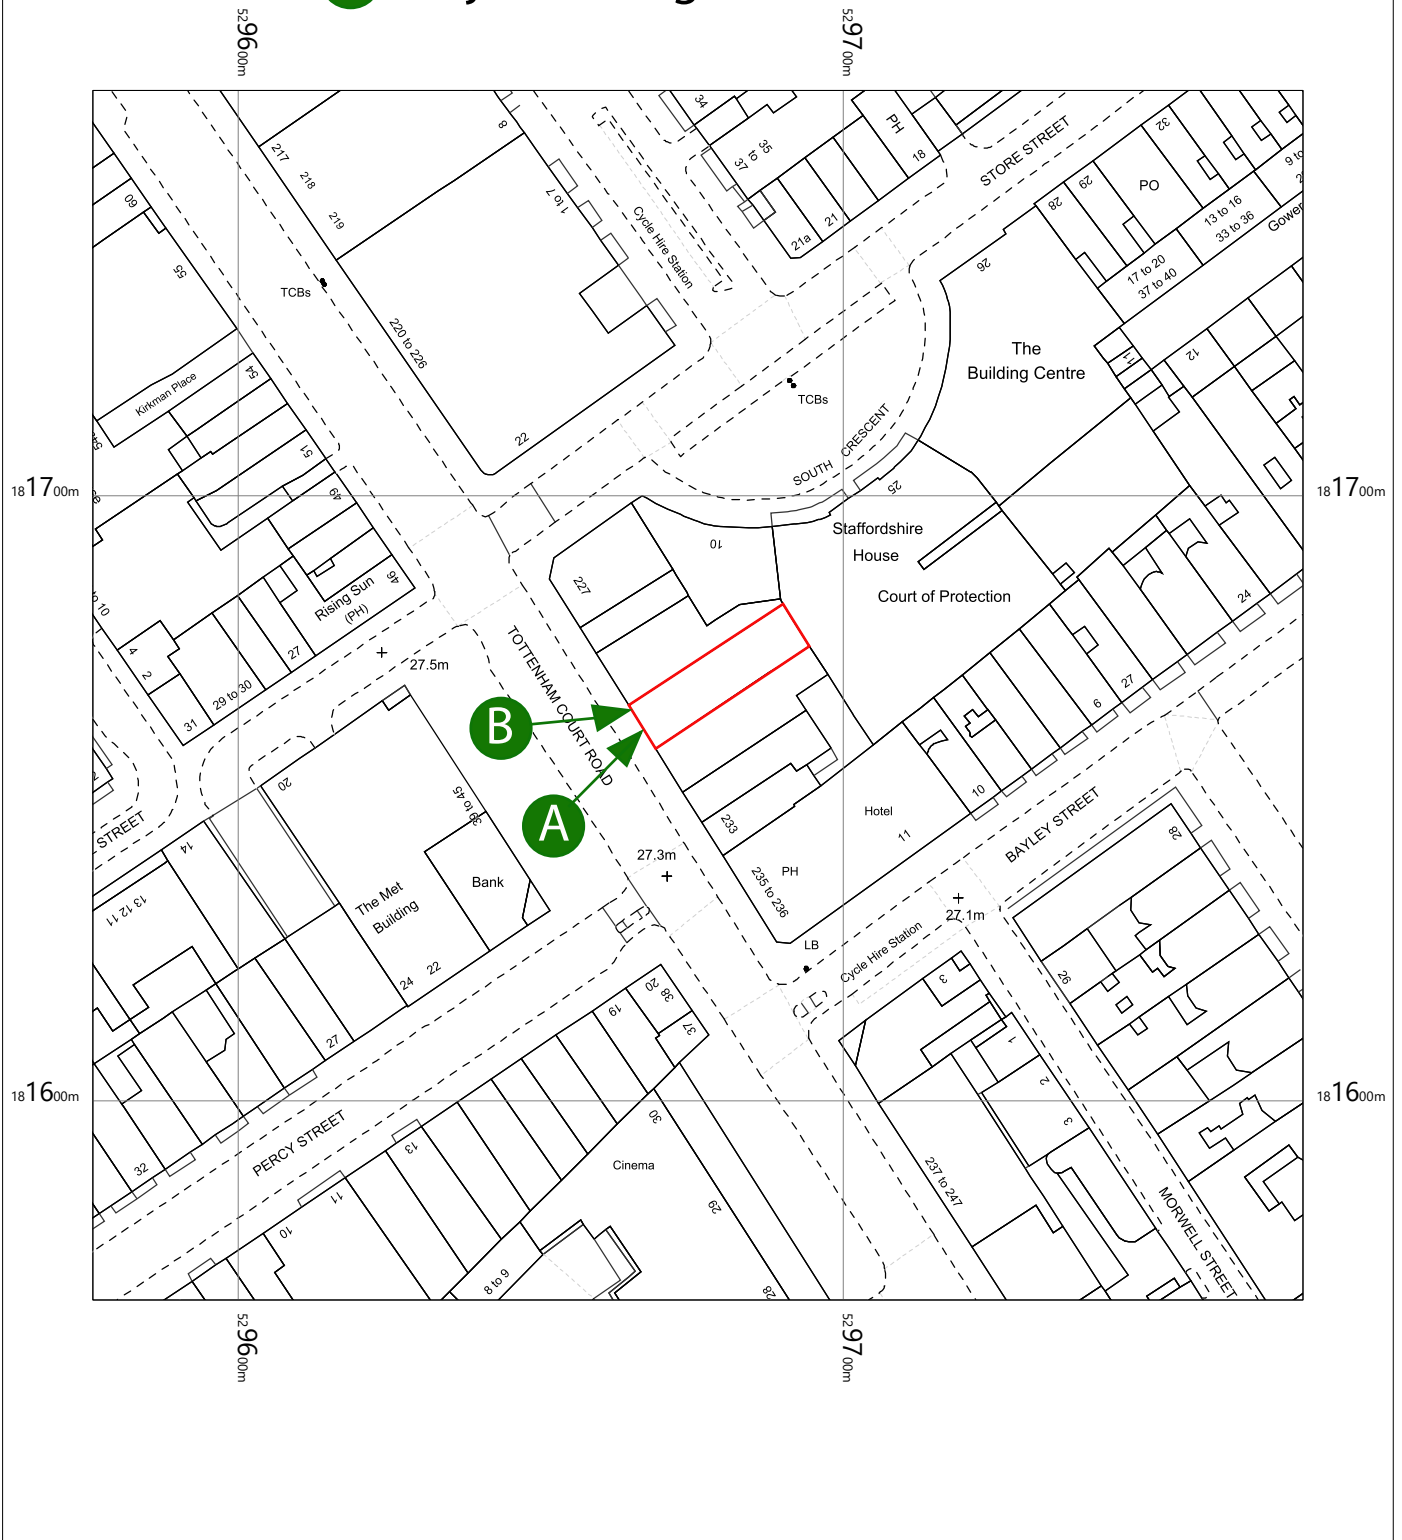

**A** Fascia Sign  
**B** Projection Sign

230 TOTTENHAM COURT ROAD  
 LONDON  
 W1T 7QQ

OS MasterMap 1250/2500/10000 scale  
 Tuesday, May 1, 2018, ID: BW1-00709190  
 www.blackwellmapping.co.uk

1:1250 scale print at A4, Centre: 529676 E, 181667 N

©Crown Copyright Ordnance Survey. Licence no. 100041041

**BLACKWELL'S**  
 www.blackwellmapping.co.uk

TEL: 0114 268 7658  
 maps.sheffield@blackwell.co.uk