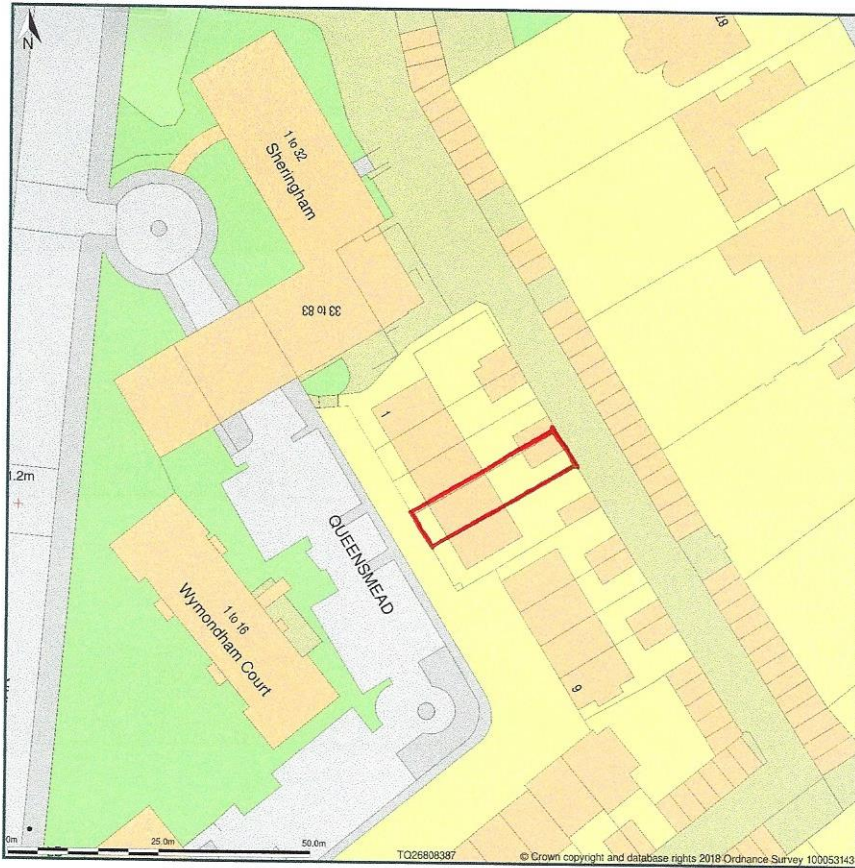

4 Queensmead, London, Camden, NW8 6RE

Site Plan shows area bounded by: 526736.18, 183806.34 526877.61, 183947.76 (at a scale of 1:1250), OSGridRef: TQ26808387. The representation of a road, track or path is no evidence of a right of way. The representation of features as lines is no evidence of a property boundary.

Produced on 30th Apr 2018 from the Ordnance Survey National Geographic Database and incorporating surveyed revision available at this date. Reproduction in whole or part is prohibited without the prior permission of Ordnance Survey. © Crown copyright 2018. Supplied by [www.buyaplan.co.uk](http://www.buyaplan.co.uk) a licensed Ordnance Survey partner (100053143). Unique plan reference: #00293800-0A8D3C