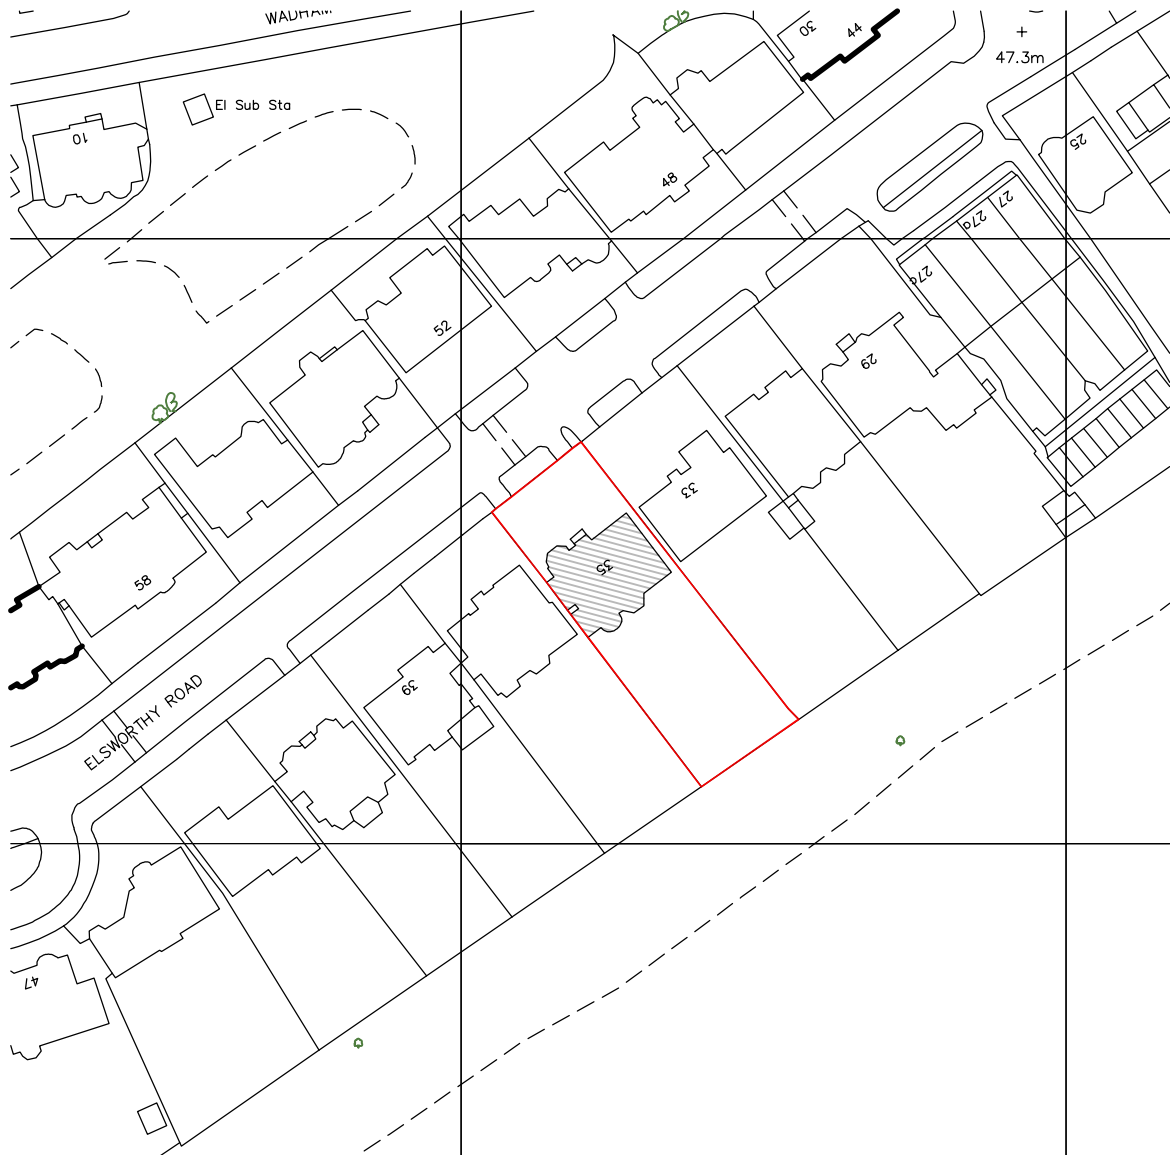

SCALE

SITE BOUNDARY OUTLINED IN RED

**BB PARTNERSHIP** LTD  
ARCHITECTS  
THE TRAFALGAR . 17 REMINGTON STREET . LONDON N1 8DH  
TEL . 020 7336 8555 FAX . 020 7336 8777  
e-mail . architect@bbpartnership.co.uk

project	35 Elsworthy Road London, NW3 3BT	date	08.14	scale	1:1250@A4	drawn by	SP
drawing	Location Plan	drwg. no	FEV_001	rev			