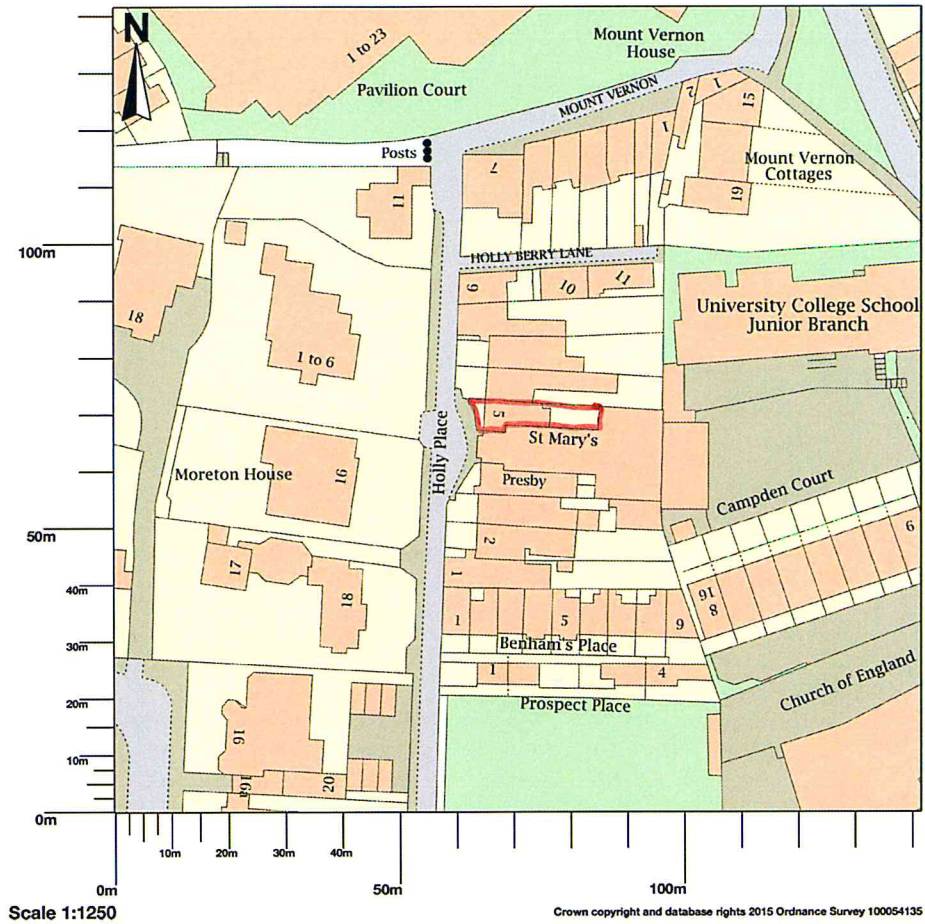

## 5 Holly Place, London, NW3 6QU

Map area bounded by: 526167,185729 526309,185871. Produced on 12 December 2017 from the OS National Geographic Database. Reproduction in whole or part is prohibited without the prior permission of Ordnance Survey. © Crown copyright 2017. Supplied by UKPlanningMaps.com a licensed OS partner (100054135). Unique plan reference: p2b/209526/286332