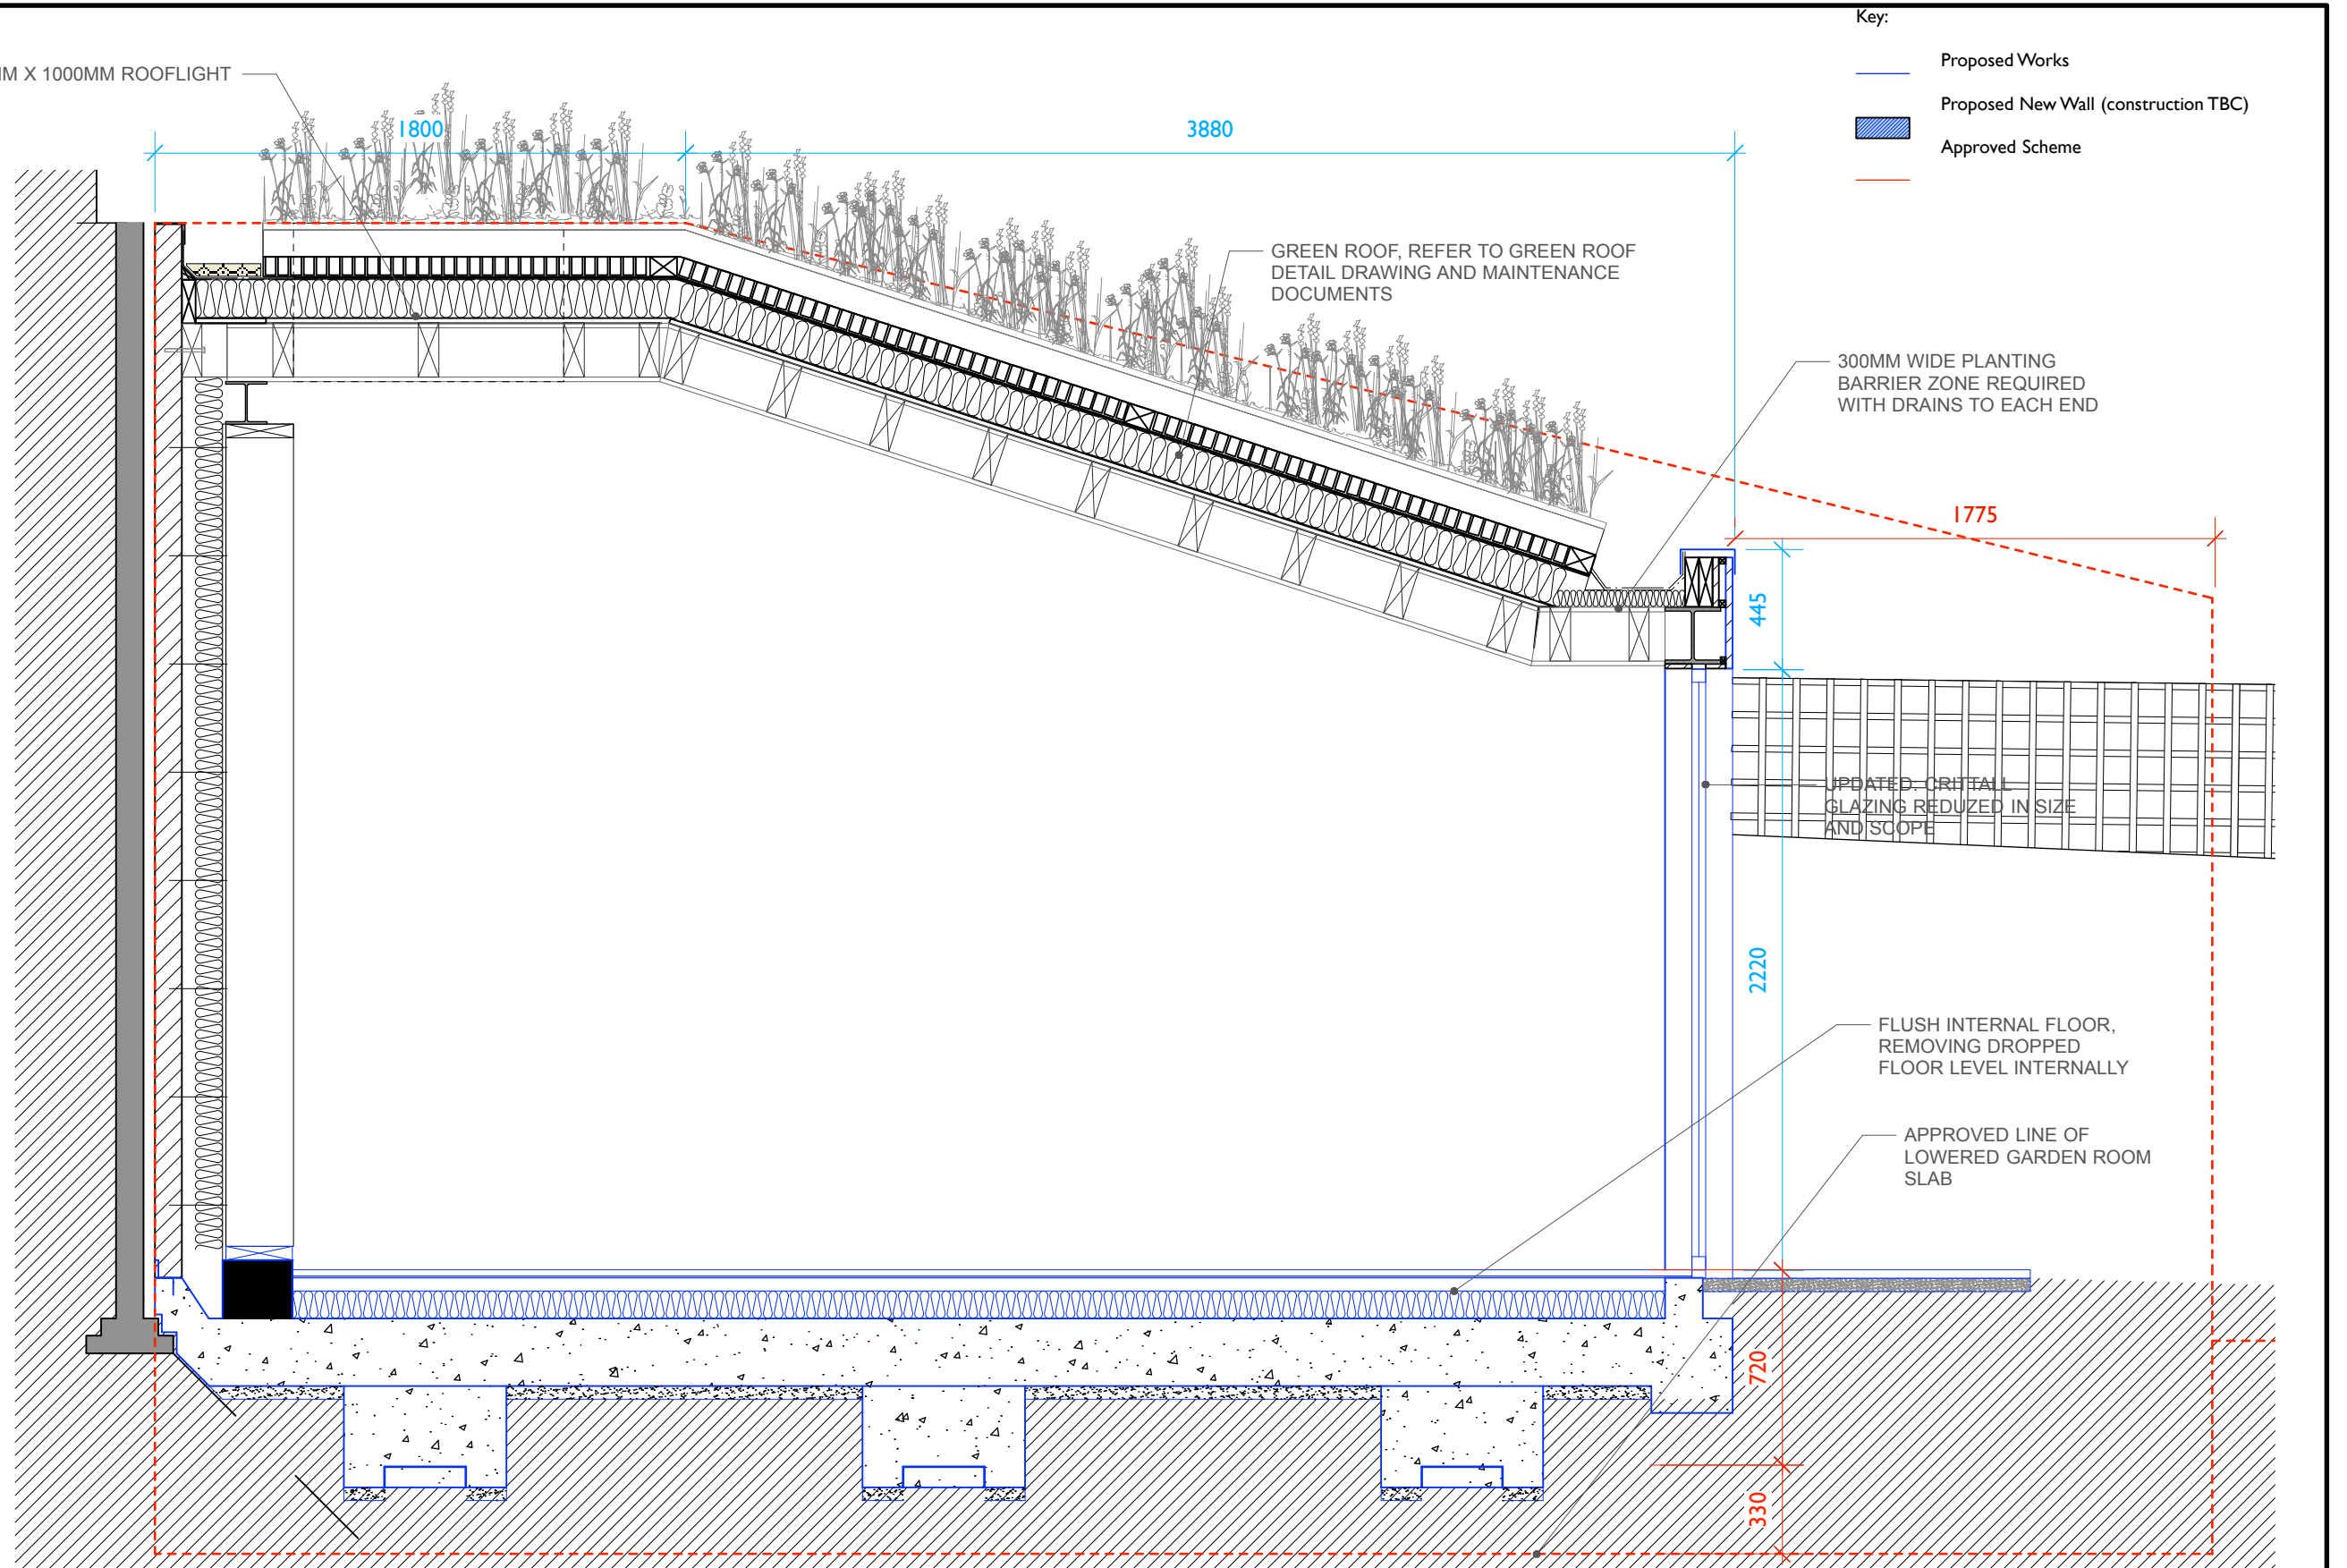

GLAZING VISION 2000MM X 1000MM ROOFLIGHT

- Key:
- Proposed Works
 - Proposed New Wall (construction TBC)
 - Approved Scheme

4 Garden Room Section EE
05/212 1:25

ULANOWSKI	Robert & Frances Leeming	Garden Room Section - Proposed	D	This drawing is the copyright of Ulanowski Ltd. and may not be copied, altered or reproduced in anyway or passed to a third party without written authority. All dimensions are subject to site survey and site verification. Do not scale.
	14 Eton Road	05/212	1:25 @ A3	