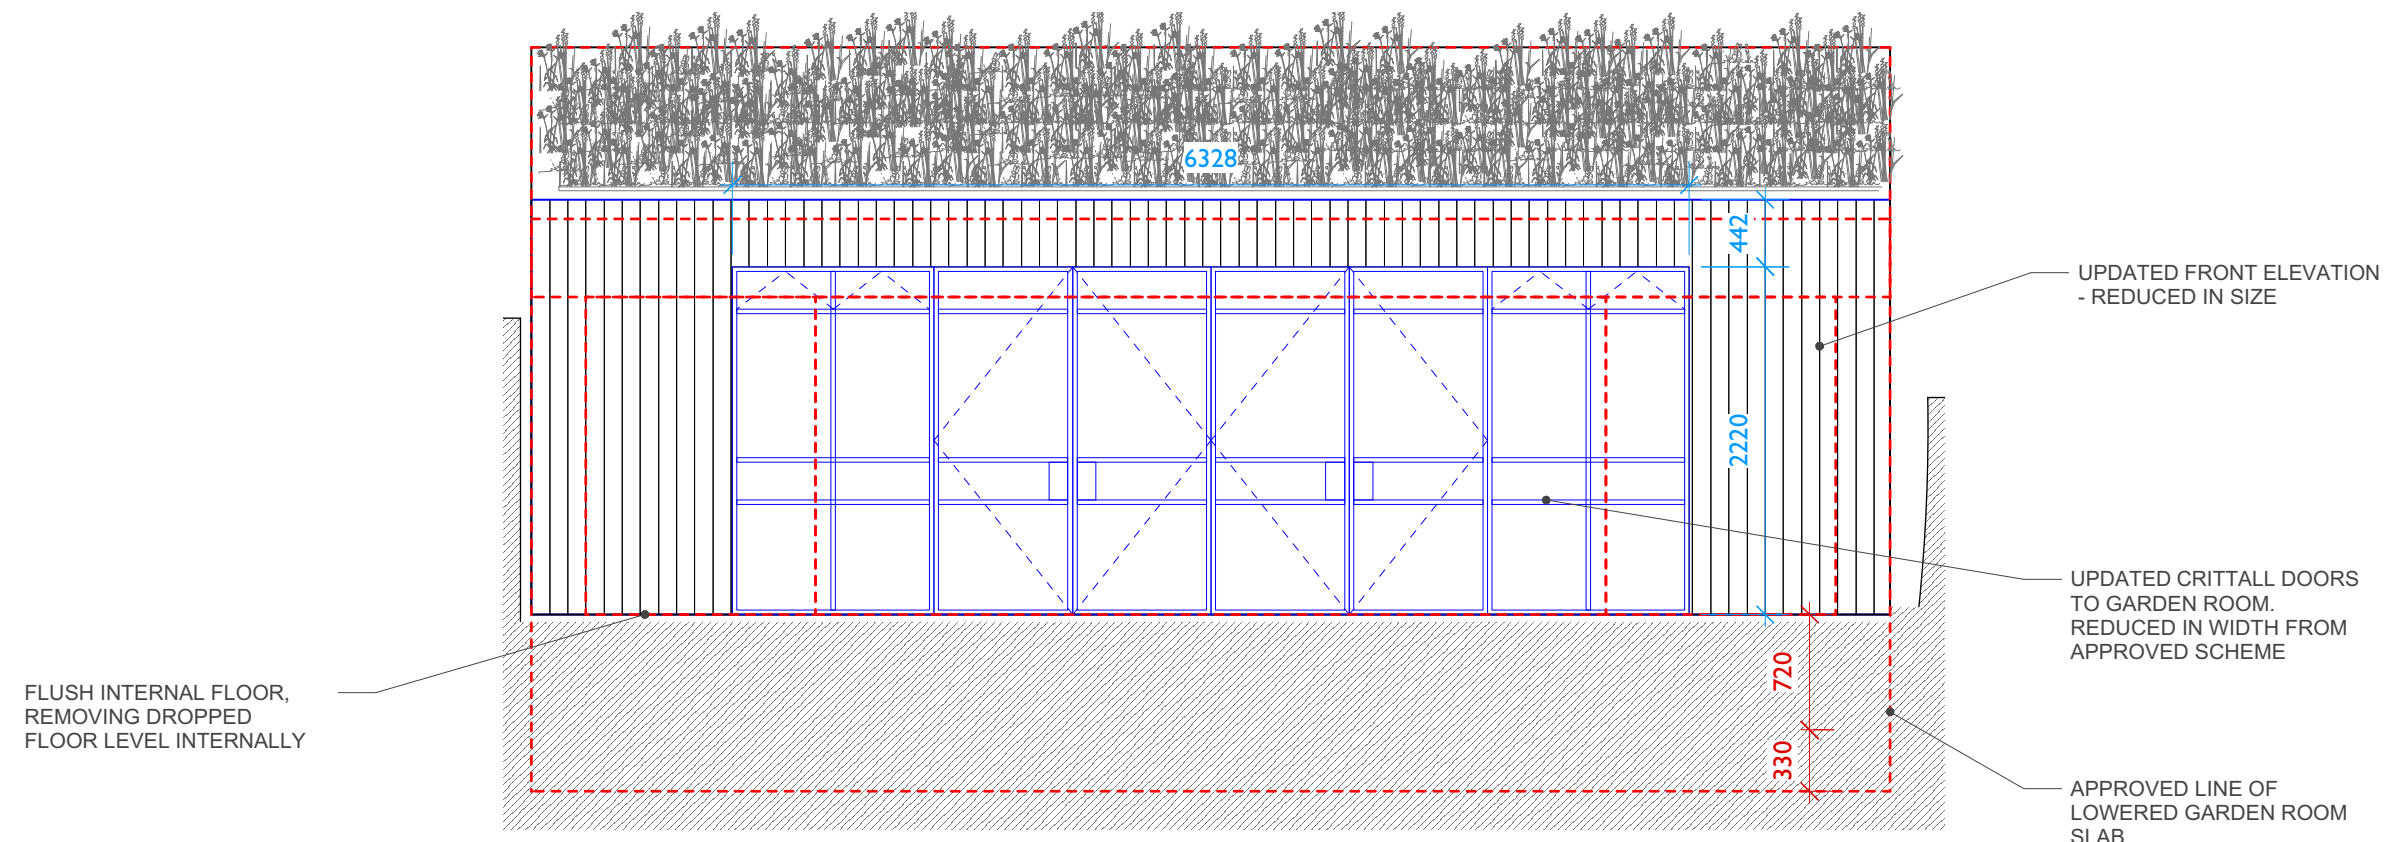

- Key:
- Proposed Works
  - Proposed New Wall (construction TBC)
  - Approved Scheme

1 Garden Room Elevation D  
05/210 1:50

<b>ULANOWSKI</b>	Robert & Frances Leeming	Garden Room Front Elevation - Proposed	D	This drawing is the copyright of Ulanowski Ltd. and may not be copied, altered or reproduced in anyway or passed to a third party without written authority. All dimensions are subject to site survey and site verification. Do not scale.
	14 Eton Road	05/210	1:50 @ A3 / 1:25 @ A1	