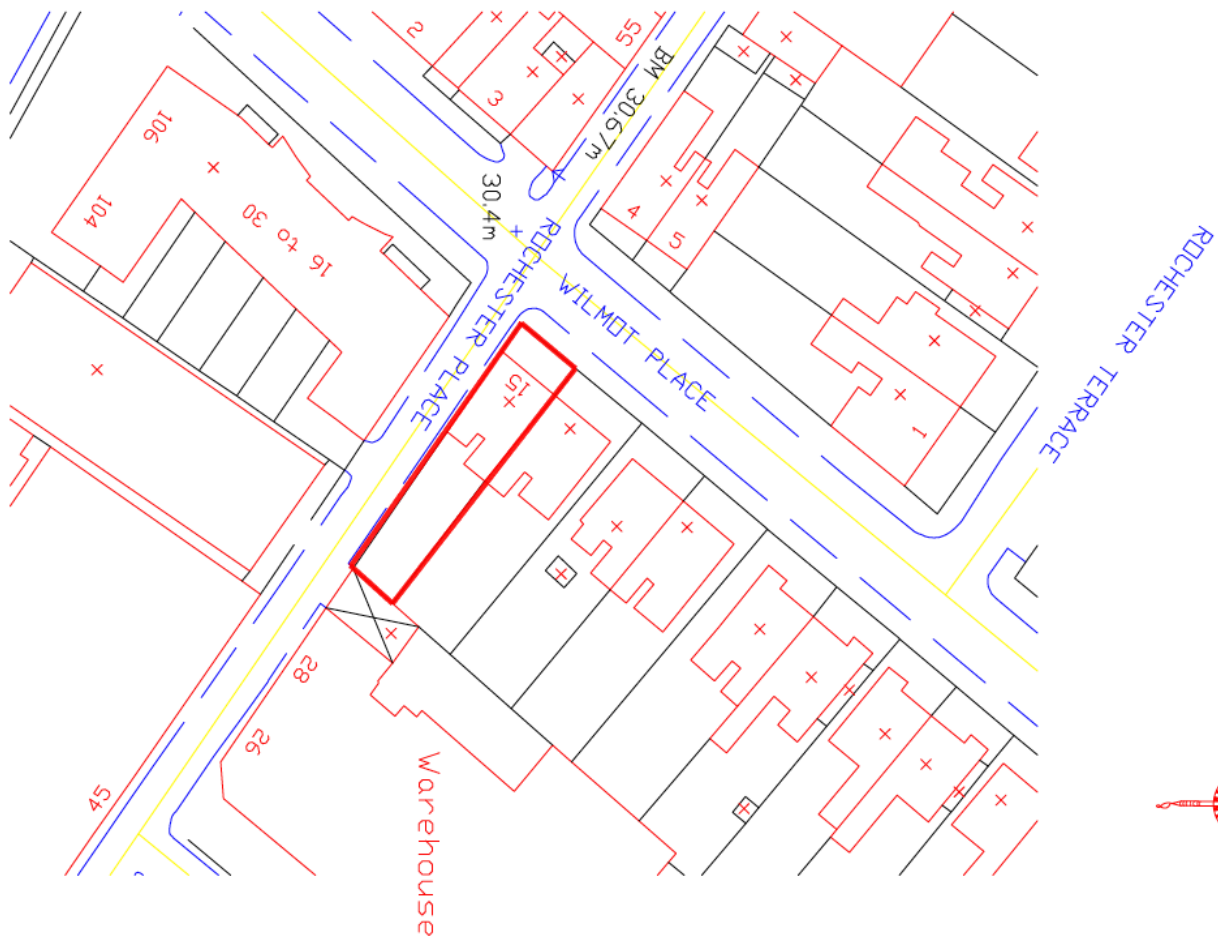

Charlton
Brown
Architects

1293 / 15 Wilmot Place, NW1 9JP / Location Plan

The Belvedere 2 Back Lane Hampstead London NW3 1HL

www.charltonbrown.com
office@charltonbrown.com
telephone: +44 (0)20 7794 1234

Partners: Jo Maudsley BA DipArch RIBA Christopher D Pask MA DipArch (Cantab) RIBA
Practice Manager: Maggie Railton