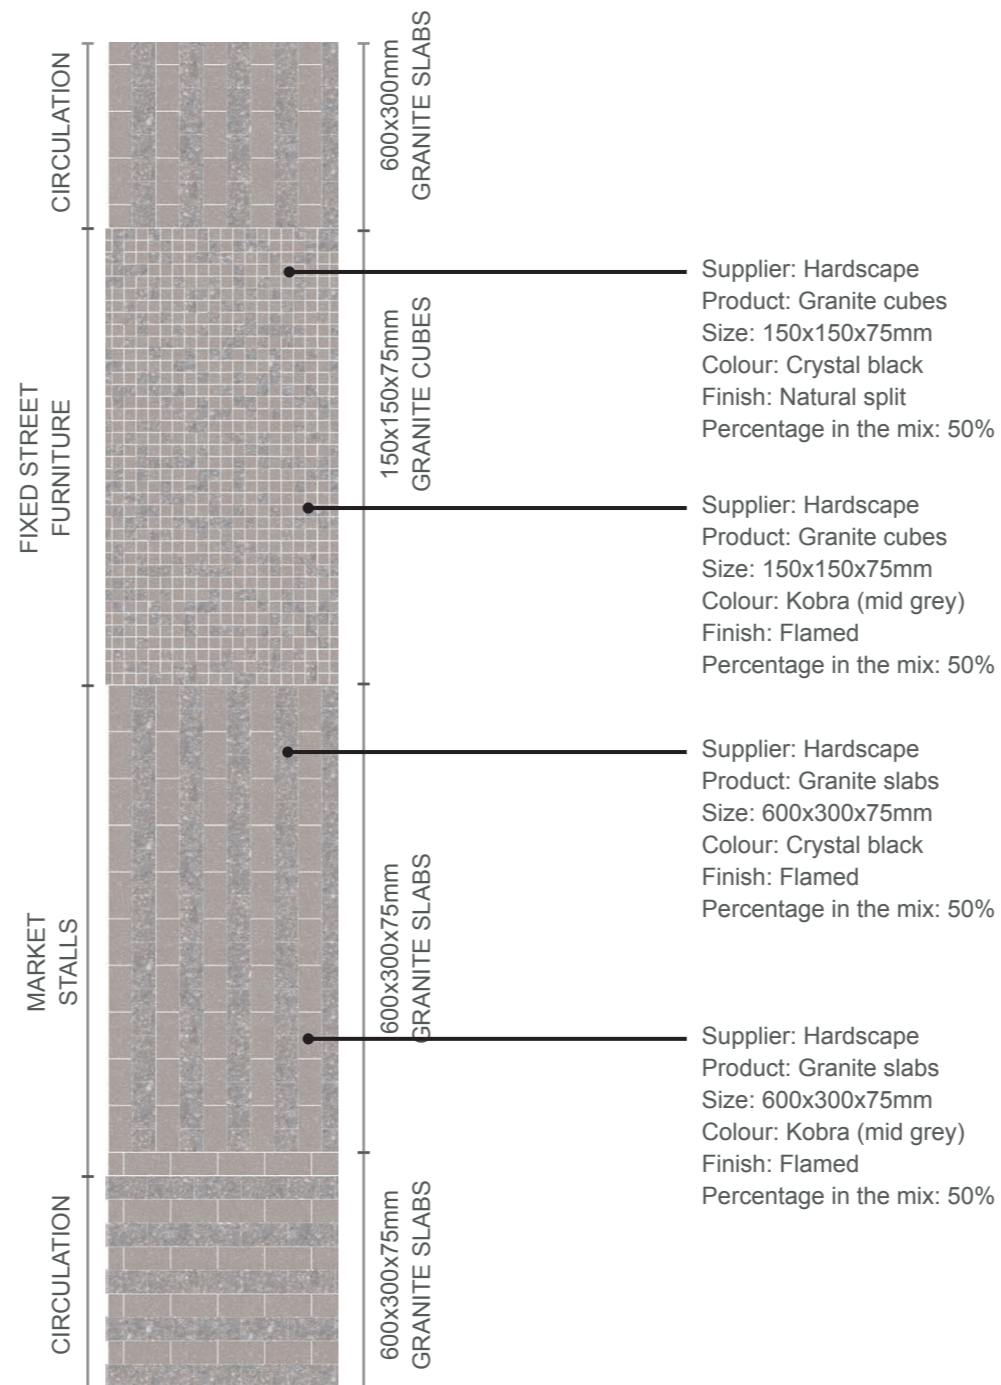

PAVING TYPE 6 AND 7 TYPICAL PATTERN