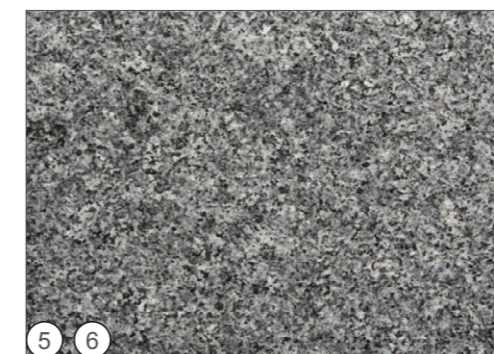

PRECEDENT IMAGES

2
RAL 5004
Raised metal planter with integrated timber seating
Supplier: Kinley
Product: Perimeta planterline
Finish: Powder coated
Colour: Ral 5004 'Black Blue'
(Corten steel finish shown)

2 3
RAL 5004
Freestanding metal planter
Supplier: Europlanter
Product: Bespoke metal planter
Finish: Powder coated
Colour: Ral 5004 'Black Blue'

4
Stainless steel demarcation studs

5 6
Granite cladding to steps
Supplier: Hardscape
Product: Granite
Colour: Kobra
Finish: Flamed