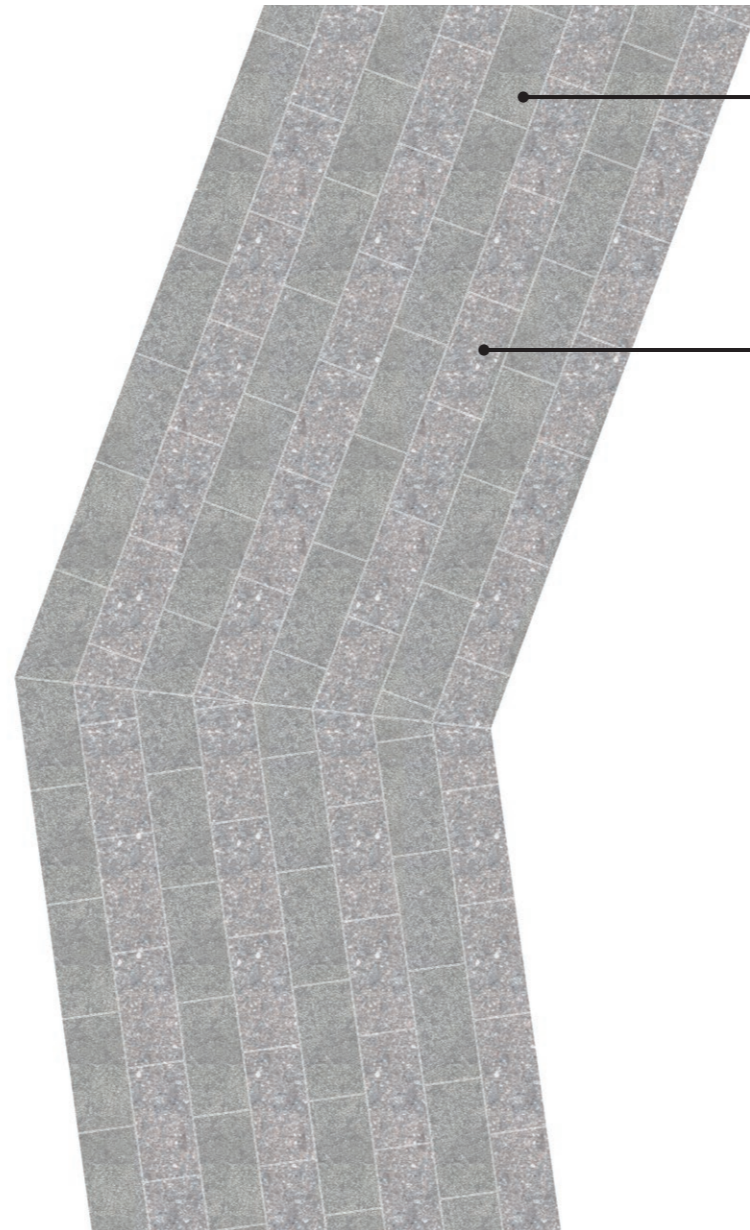

PAVING TYPE 6 TYPICAL PATTERN

Supplier: Hardscape
Product: Granite slabs
Size: 600x300x75mm
Colour: Crystal black
Finish: Flamed
Percentage in the mix: 50%

Supplier: Hardscape
Product: Granite slabs
Size: 600x300x75mm
Colour: Kobra (mid grey)
Finish: Flamed
Percentage in the mix: 50%