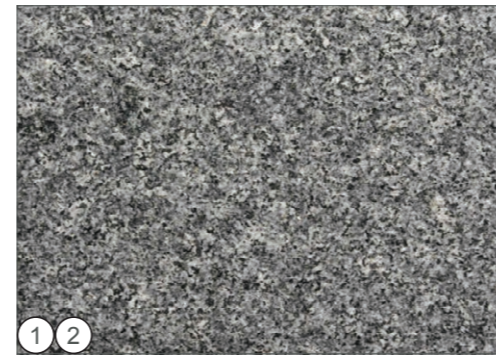

Supplier: Hardscape
 Product: Granite
 Colour: Crystal Black
 Finish: Flamed

PAVING TYPE 3 SWATCHES

Supplier: Ketley Brick
 Product: Patterned Staffordshire Blue Pavers

Key

- 1 Paving type 6: 600x300x75mm Granite slab paving laid in a stretcher course in a banding pattern. Finish: Flamed
- 2 Paving type 6b: 600x300x75mm Granite slab paving laid in a stretcher course in a banding pattern. Finish: cropped, paving installed to top of feature steps
- 3 Paving type 3: 200x100x65mm Staffordshire blue diamond chequered clay pavers laid in a stretcher course

PRECEDENT IMAGES

1 2
Granite cladding to steps and walls
Supplier: Hardscape
Product: Granite
Colour: Kobra
Finish: Flamed

1
Granite corduroy paving to steps
Supplier: Hardscape
Product: Granite
Colour: Crystal Black
Finish: Flamed