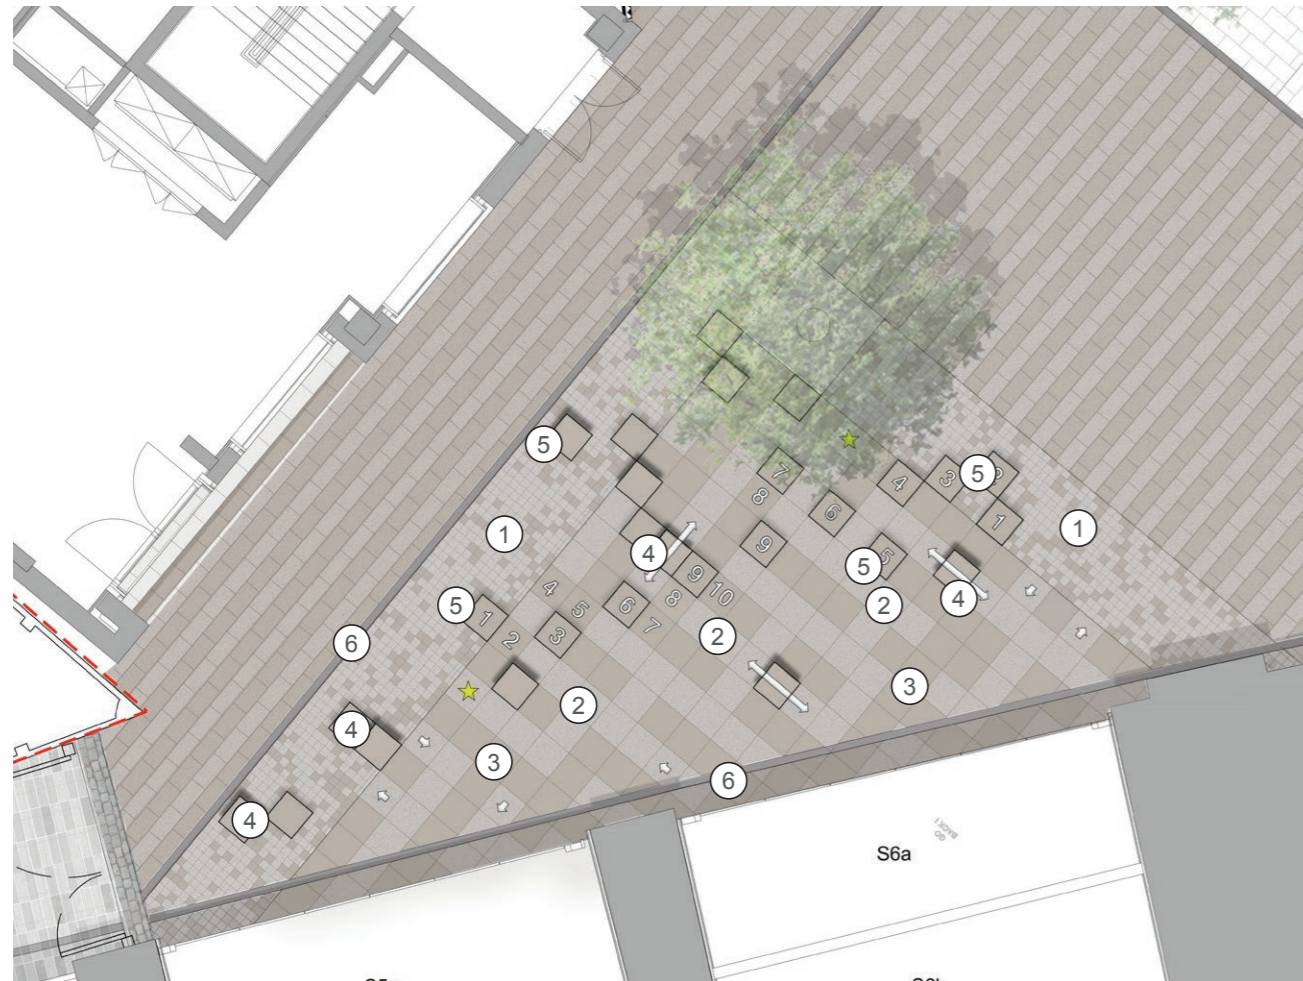

2.4.2

LOCAL SPACE - PLAY AREA

PLAY SPACE ILLUSTRATIVE PLAN

Key

1. 1 Paving type 7: 150x150x75mm Granite cube paving laid in a stack bond with mixed colours (50% Kobra and 50% Crystal black). Finish: natural split top
2. 2 Paving type 13: 600x600x75mm Granite slab paving laid in a stack bond
   Finish: Flamed with etched playful patterns; Colour: Kobra (mid grey)
3. 3 Paving type 13b: 600x600x75mm Granite slab paving laid in a stack bond
   Finish: Natural split top with etched playful patterns; Colour: Crystal Black
4. 4 Play equipment 5 (b-d): 600x600x375 / 600x600x200mm Granite stepping stones
   Finish: Natural split top with etched playful patterns; Colour: Kobra (mid grey) / Crystal black
5. 5 Seating type 7/7b: 600x600x450mm / 618x618x450mm Solid granite seating
   Finish: Flamed top with natural split sides; Colour: Kobra (mid grey)
6. 6 Channel drains