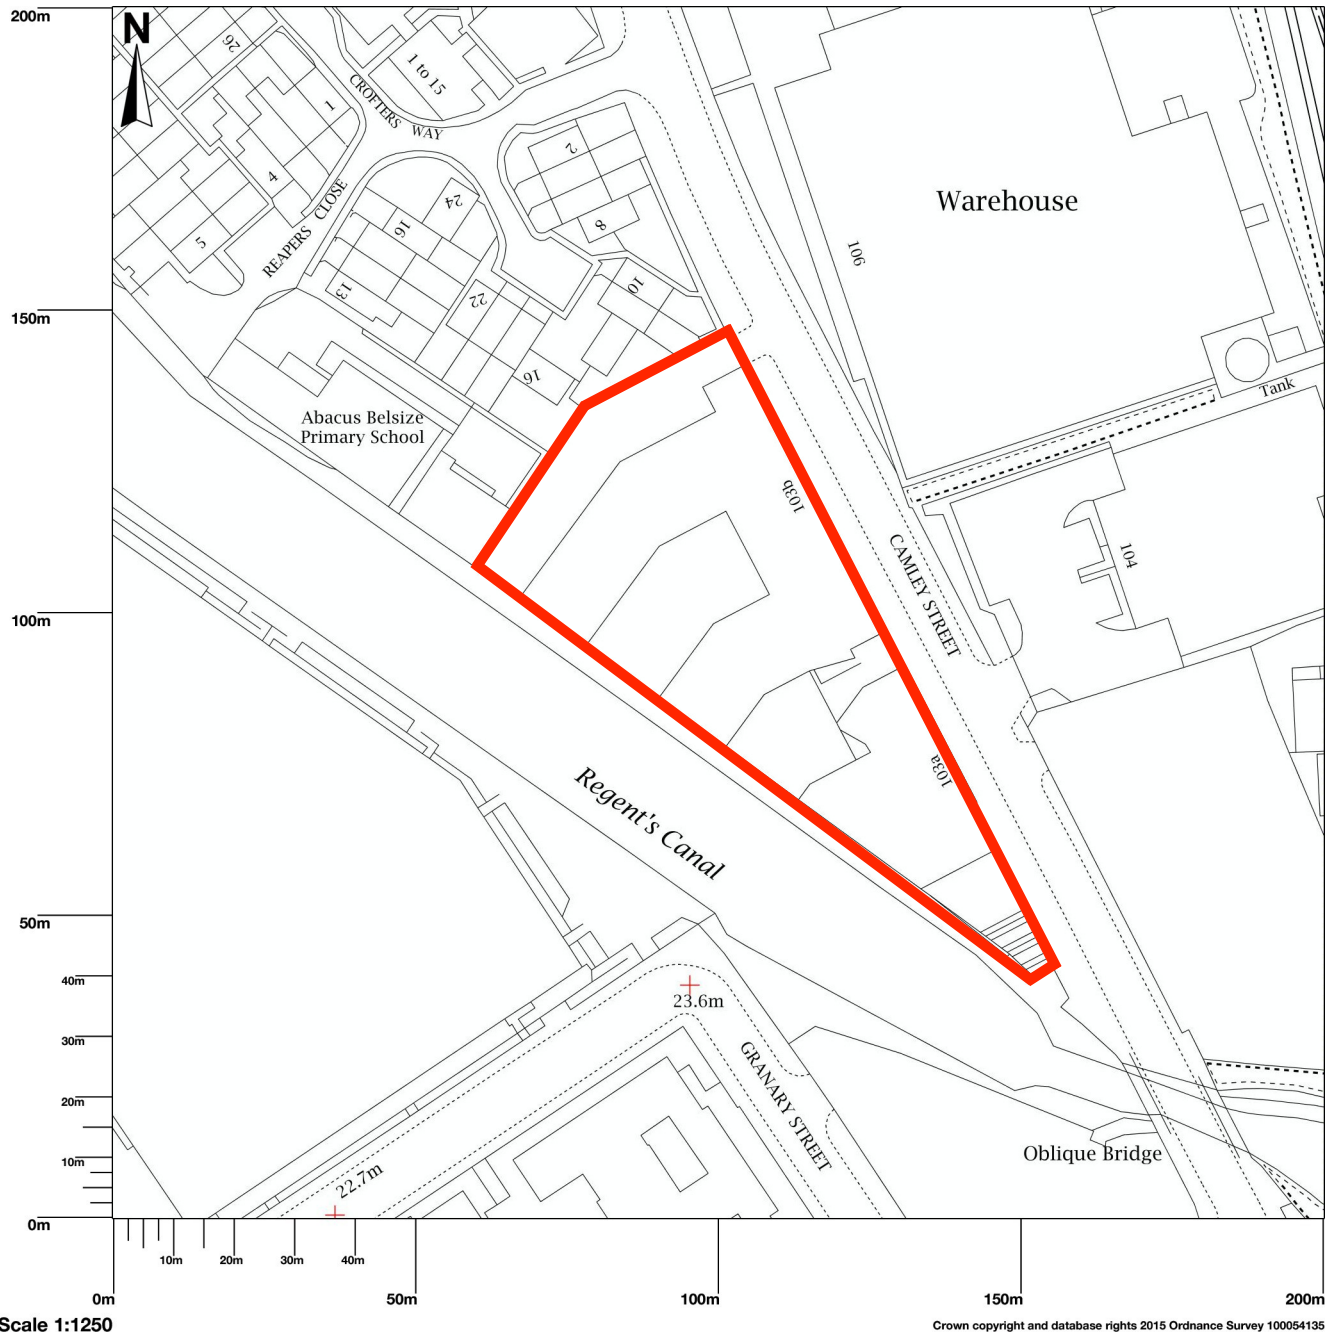

Flat 103, 103b, Camley Street, London, N1C 4BN

Map area bounded by: 529612,183682 529812,183882. Produced on 19 April 2018 from the OS National Geographic Database. Reproduction in whole or part is prohibited without the prior permission of Ordnance Survey. © Crown copyright 2018. Supplied by UKPlanningMaps.com a licensed OS partner (100054135). Unique plan reference: p4buk/240459/328212