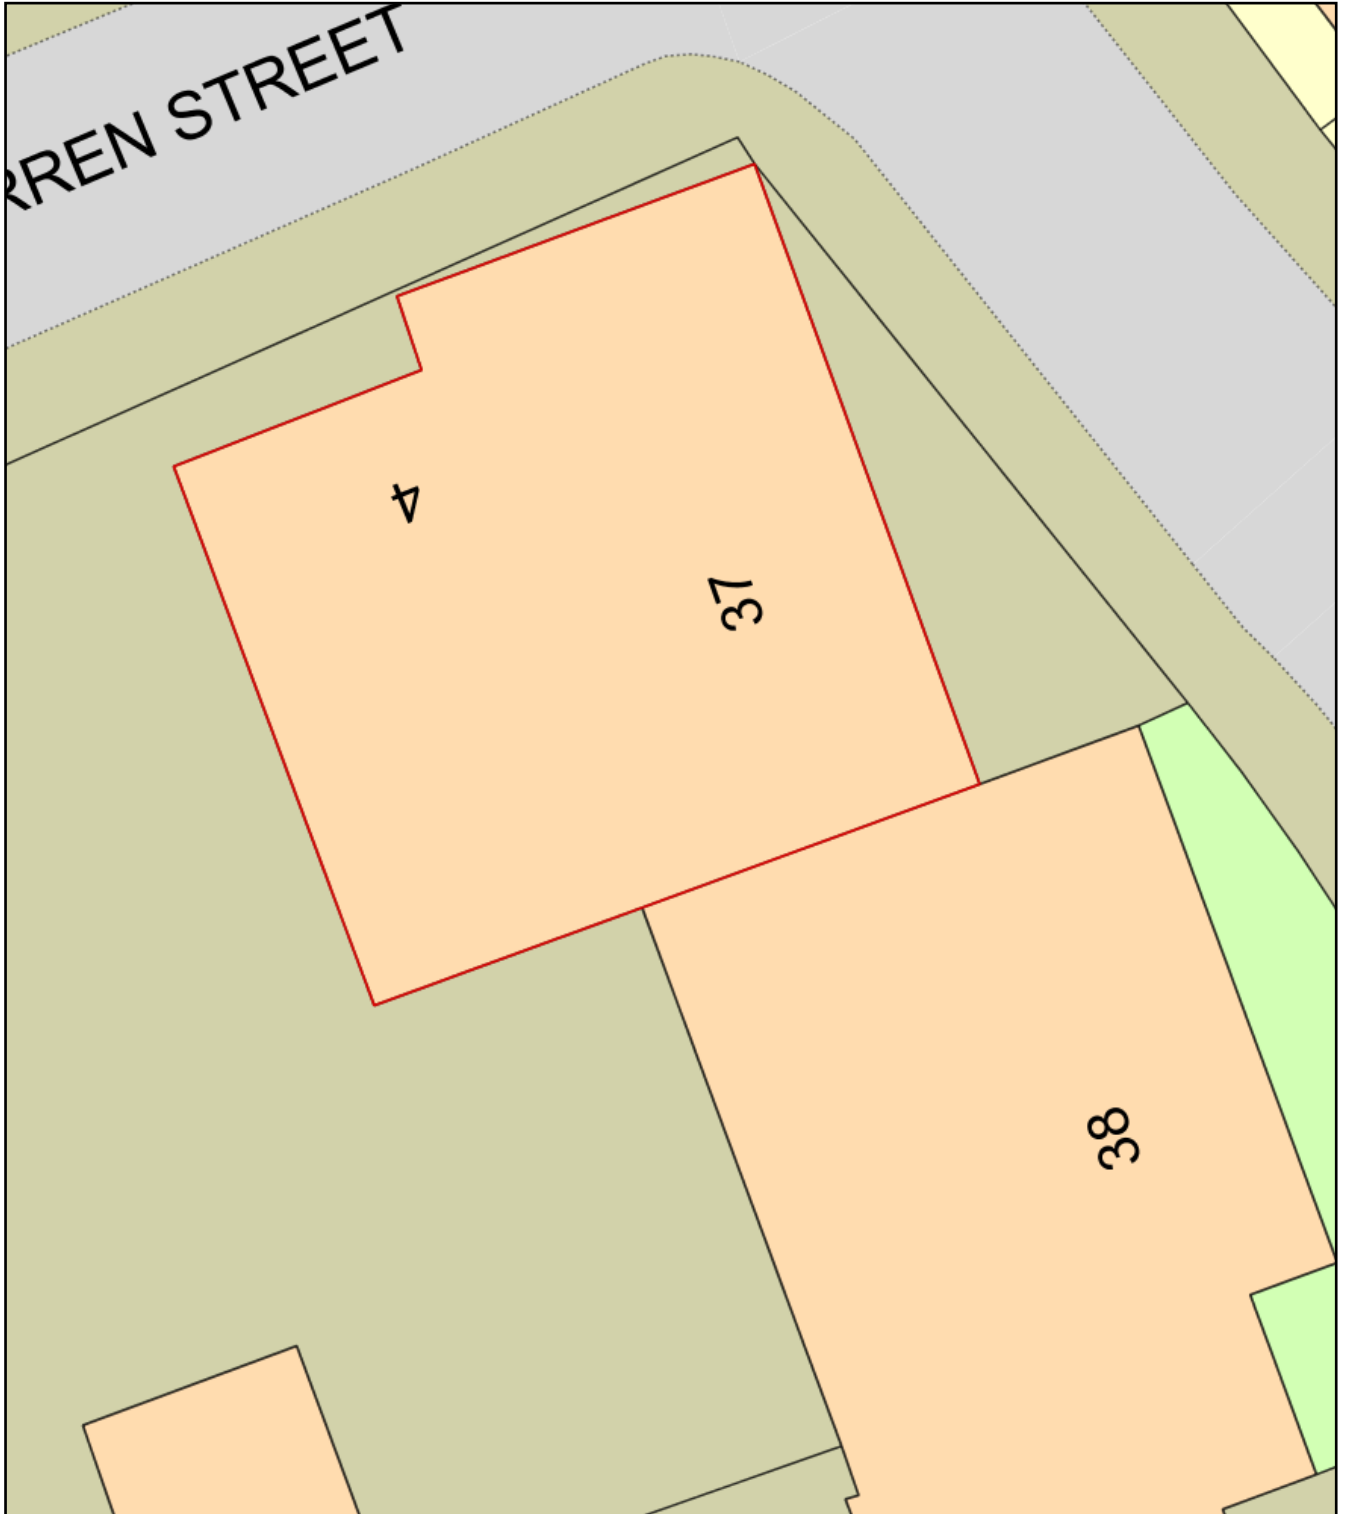

# FLAT 20 HAMPSTEAD GATES

Plan Produced for: ALI MOSHREF  
Date Produced: 16 Apr 2018  
Plan Reference Number: TQRQM18106162212212  
Scale: 1:200 @ A4