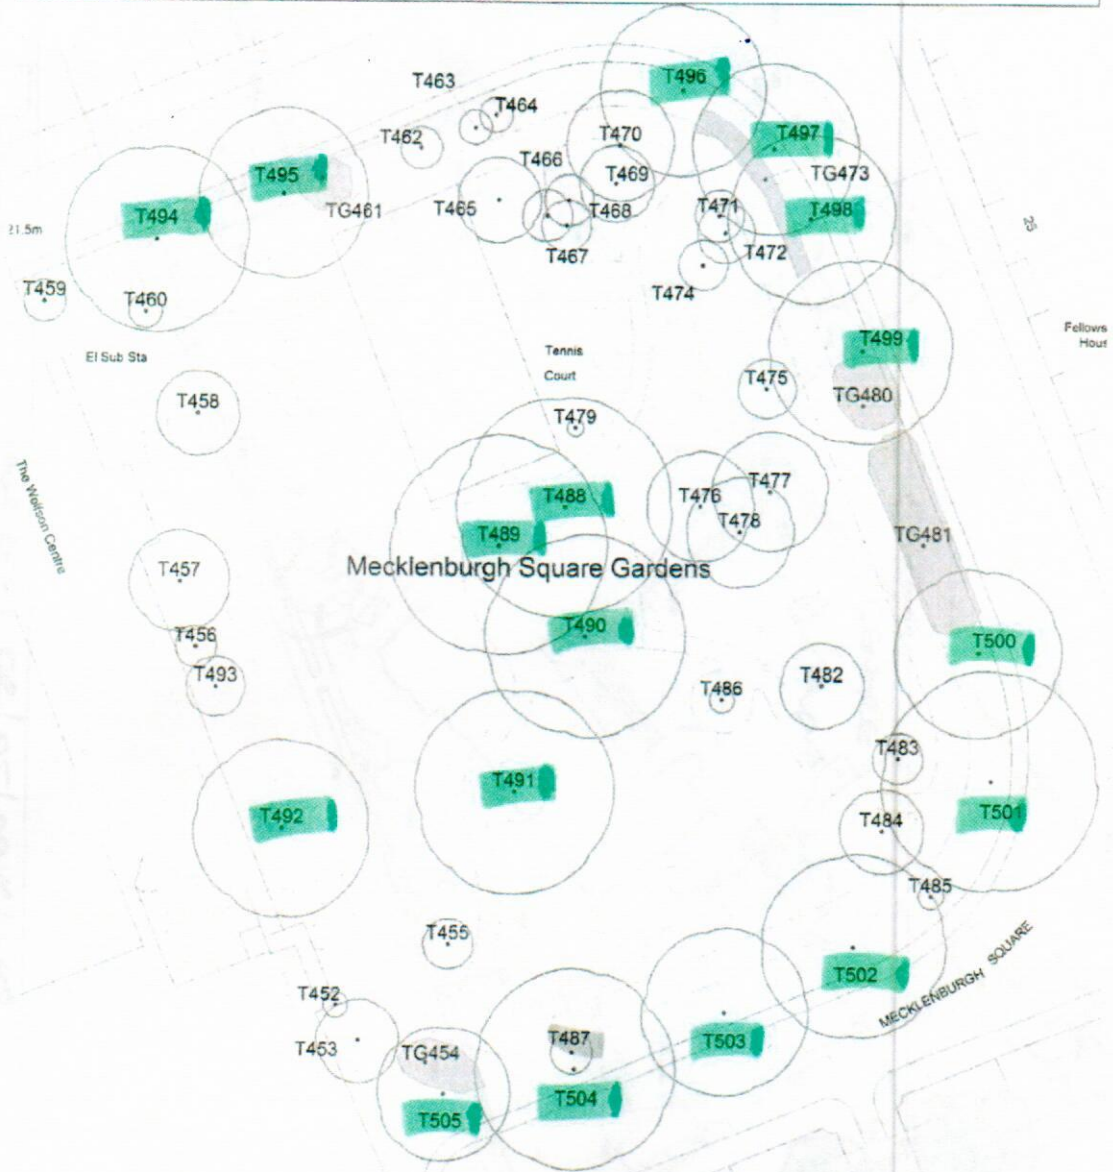

SITE PLAN – Mecklenburgh Square.

Ordnance Survey (c) Crown Copyright 2015. All rights reserved. Licence number 10002

Drawn: JM	Not to scale
	JM/150364R/sh