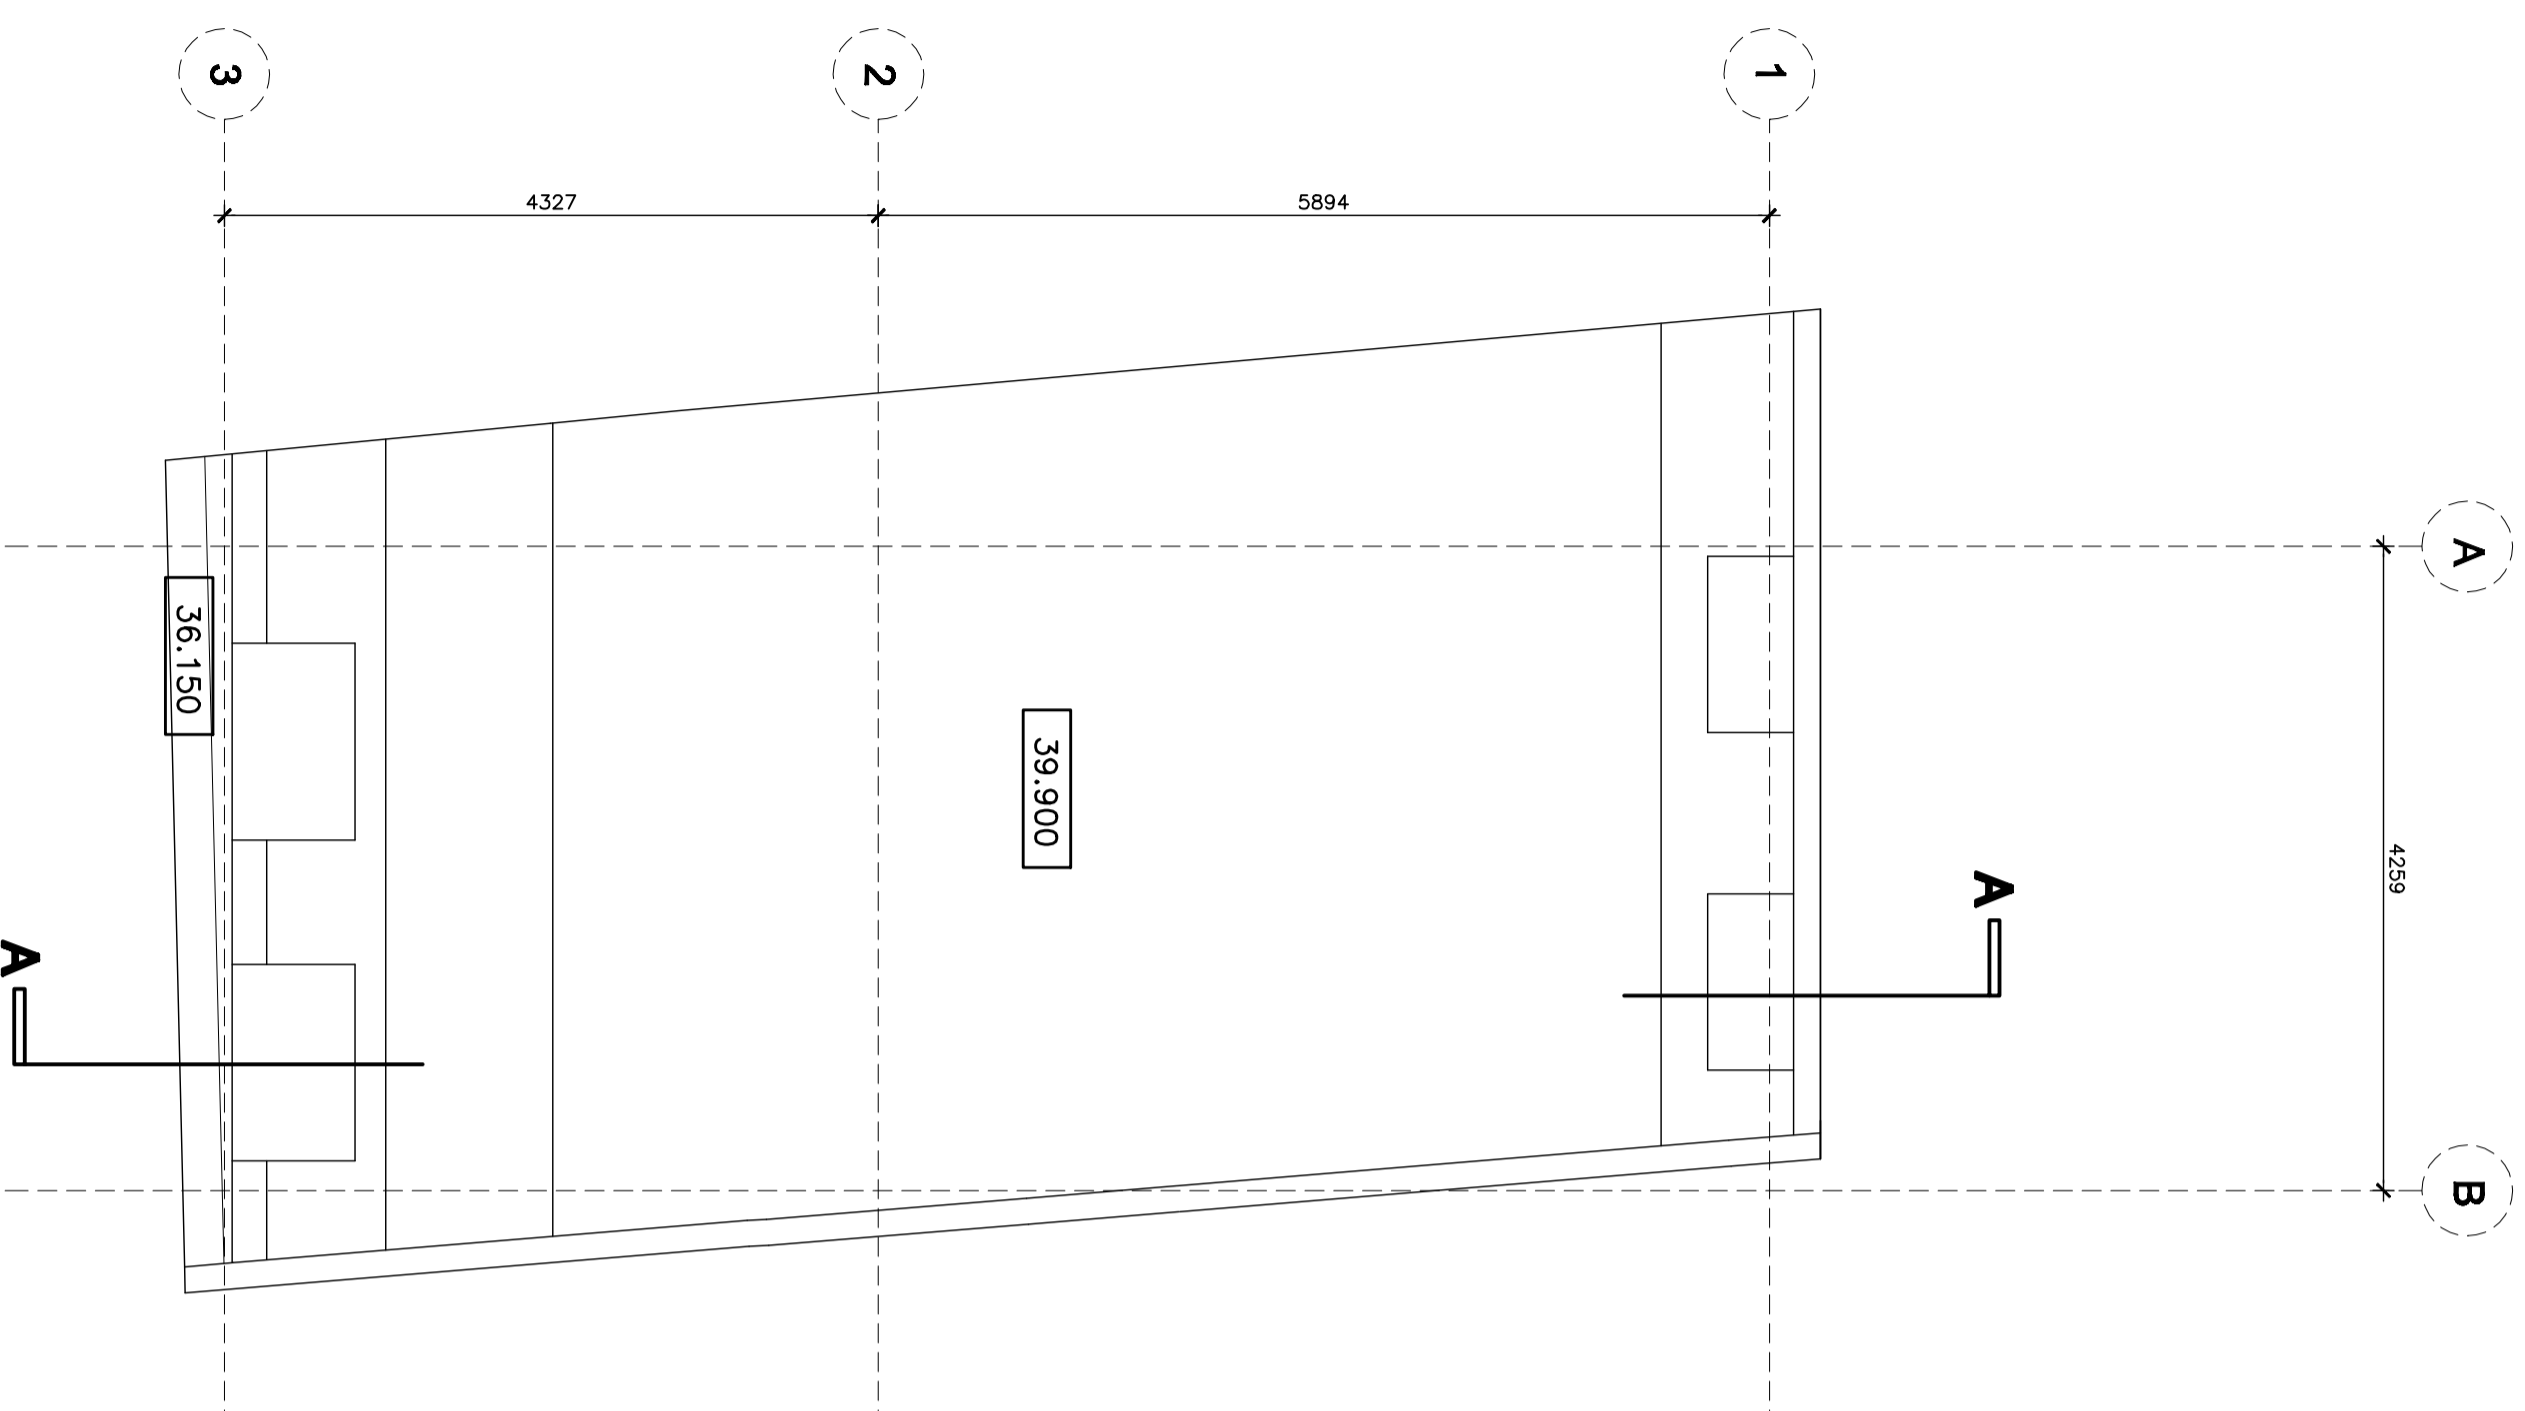

# 8 KENTISH TOWN ROAD

## roof plan

scale 1:50 / A2 paper size