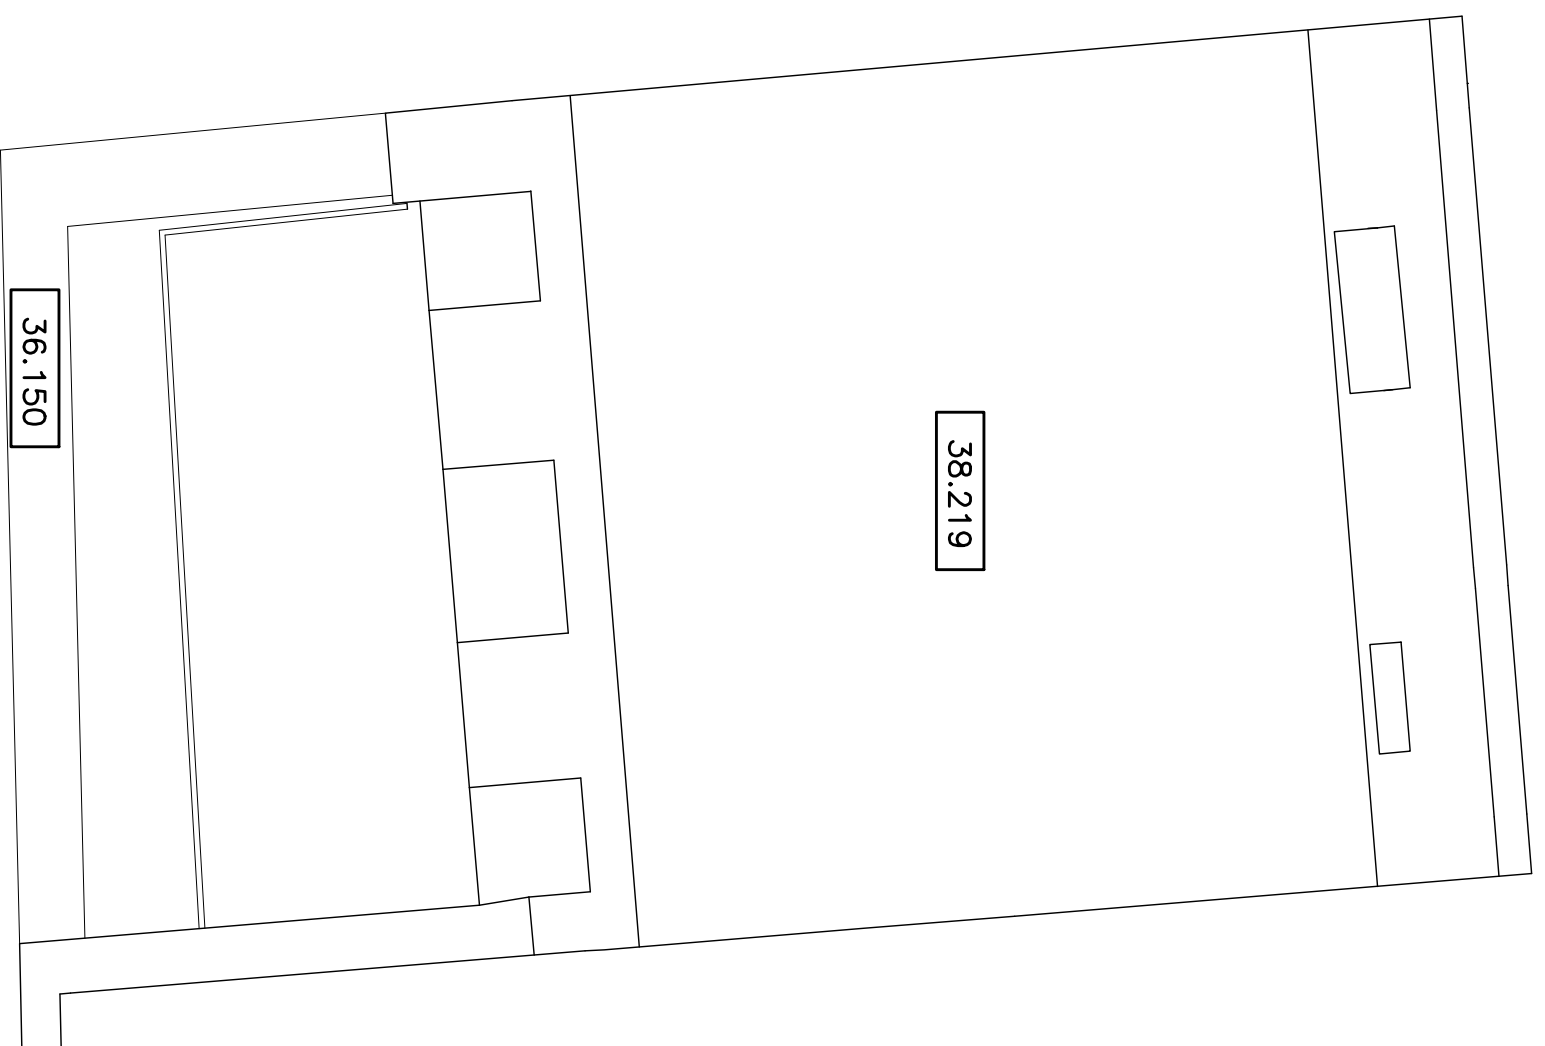

8 KENTISH TOWN ROAD

roof plan

scale 1:50 / A2 paper size

roof plan of existing building